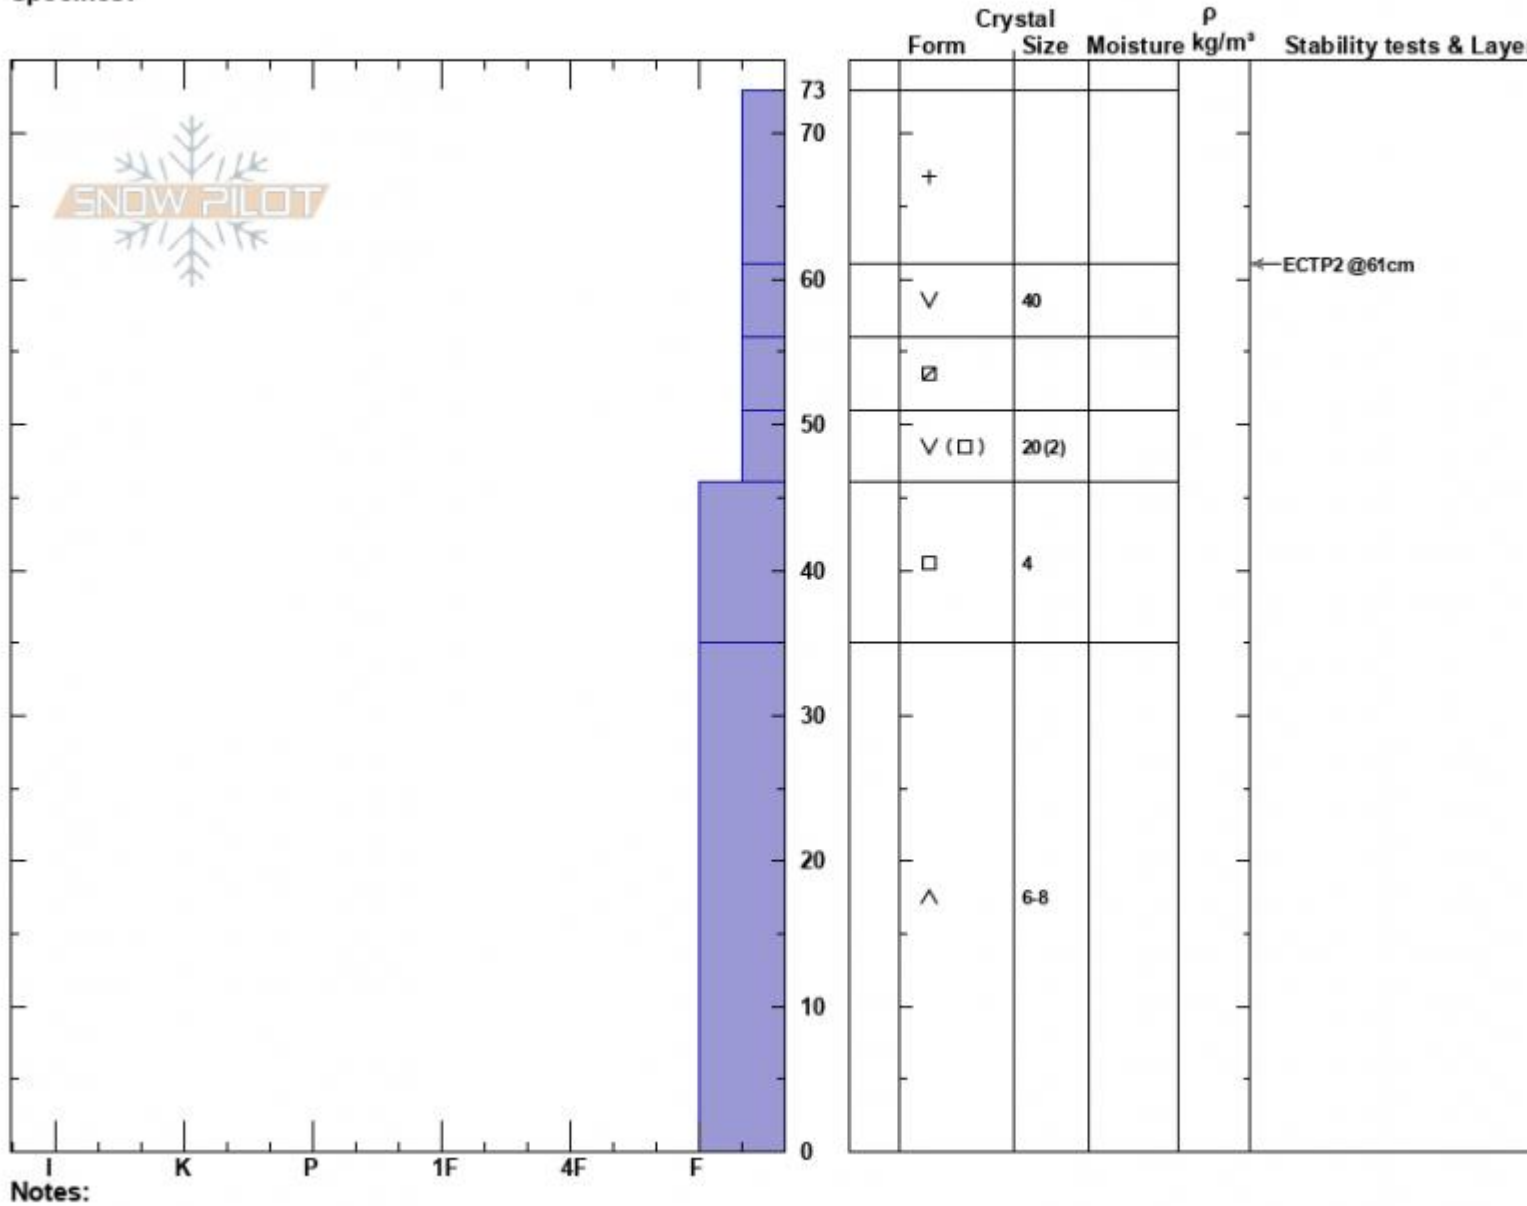

Bacon Rind Meadows  
 Madison Range-S  
 MT  
 Elevation: 8800 ft  
 Aspect: 24°  
 Specifics:

Zach Peterson  
 01/10/2024 - 2:00am  
 Co-ord: 44.97004N, -111.09537W  
 Slope Angle: 24°  
 Wind Loading: no

Stability: Very Poor  
 Air Temperature:  
 Sky Cover: OVC  
 Precipitation: S-1  
 Wind: Calm

HS:73  
 PF:75  
 PS:20  
 Layer Notes:  
 61-56cm:Problematic layer

Advisory Region  
 Southern Madison  
 Longitude  
 -111.10W  
 Latitude  
 44.96N  
 Southern Madison, 2024-01-10