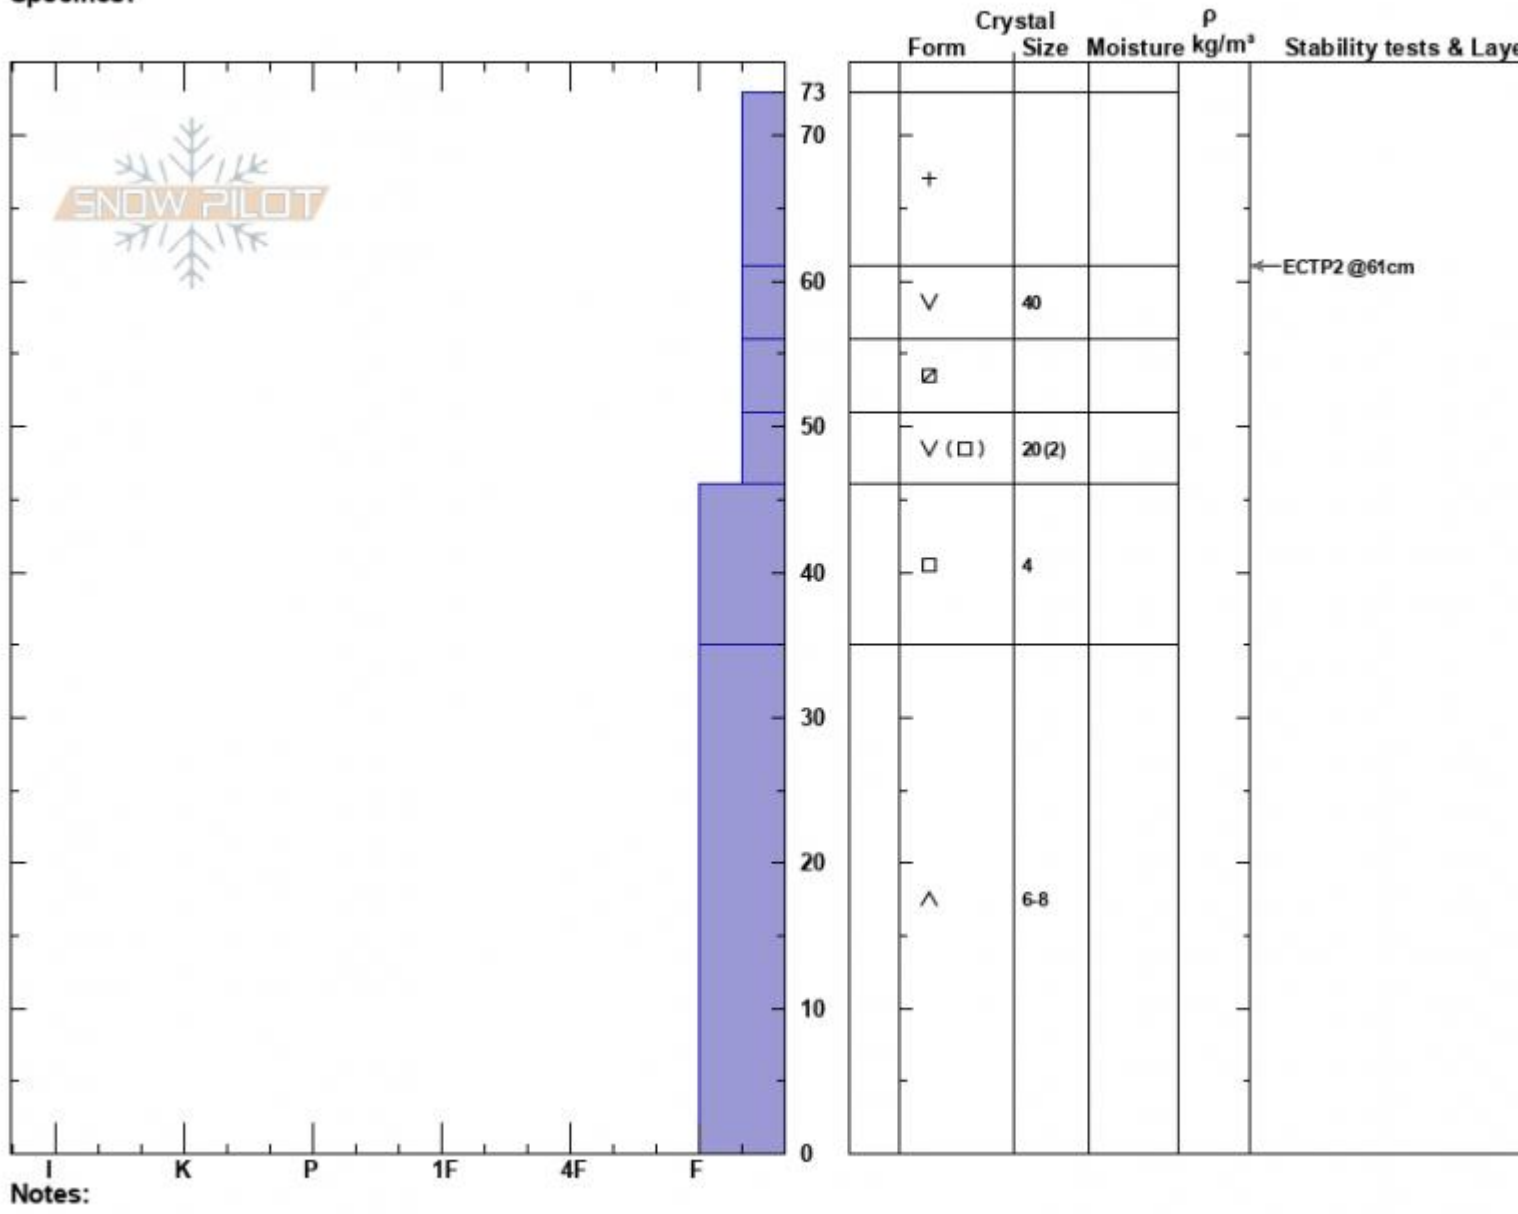

Bacon Rind Meadows  
 Madison Range-S  
 MT  
 Elevation: 8800 ft  
 Aspect: 24°  
 Specifics:

Zach Peterson  
 01/10/2024 - 2:00am  
 Co-ord: 44.97004N, -111.09537W  
 Slope Angle: 24°  
 Wind Loading: no

Stability: Very Poor  
 Air Temperature:  
 Sky Cover: OVC  
 Precipitation: S-1  
 Wind: Calm

HS:73  
 PF:75  
 PS:20  
 Layer Notes:  
 61-56cm:Problematic layer

Notes:  
 Advisory Region  
 Southern Madison  
 Longitude  
 -111.10W  
 Latitude  
 44.96N  
 Southern Madison, 2024-01-10