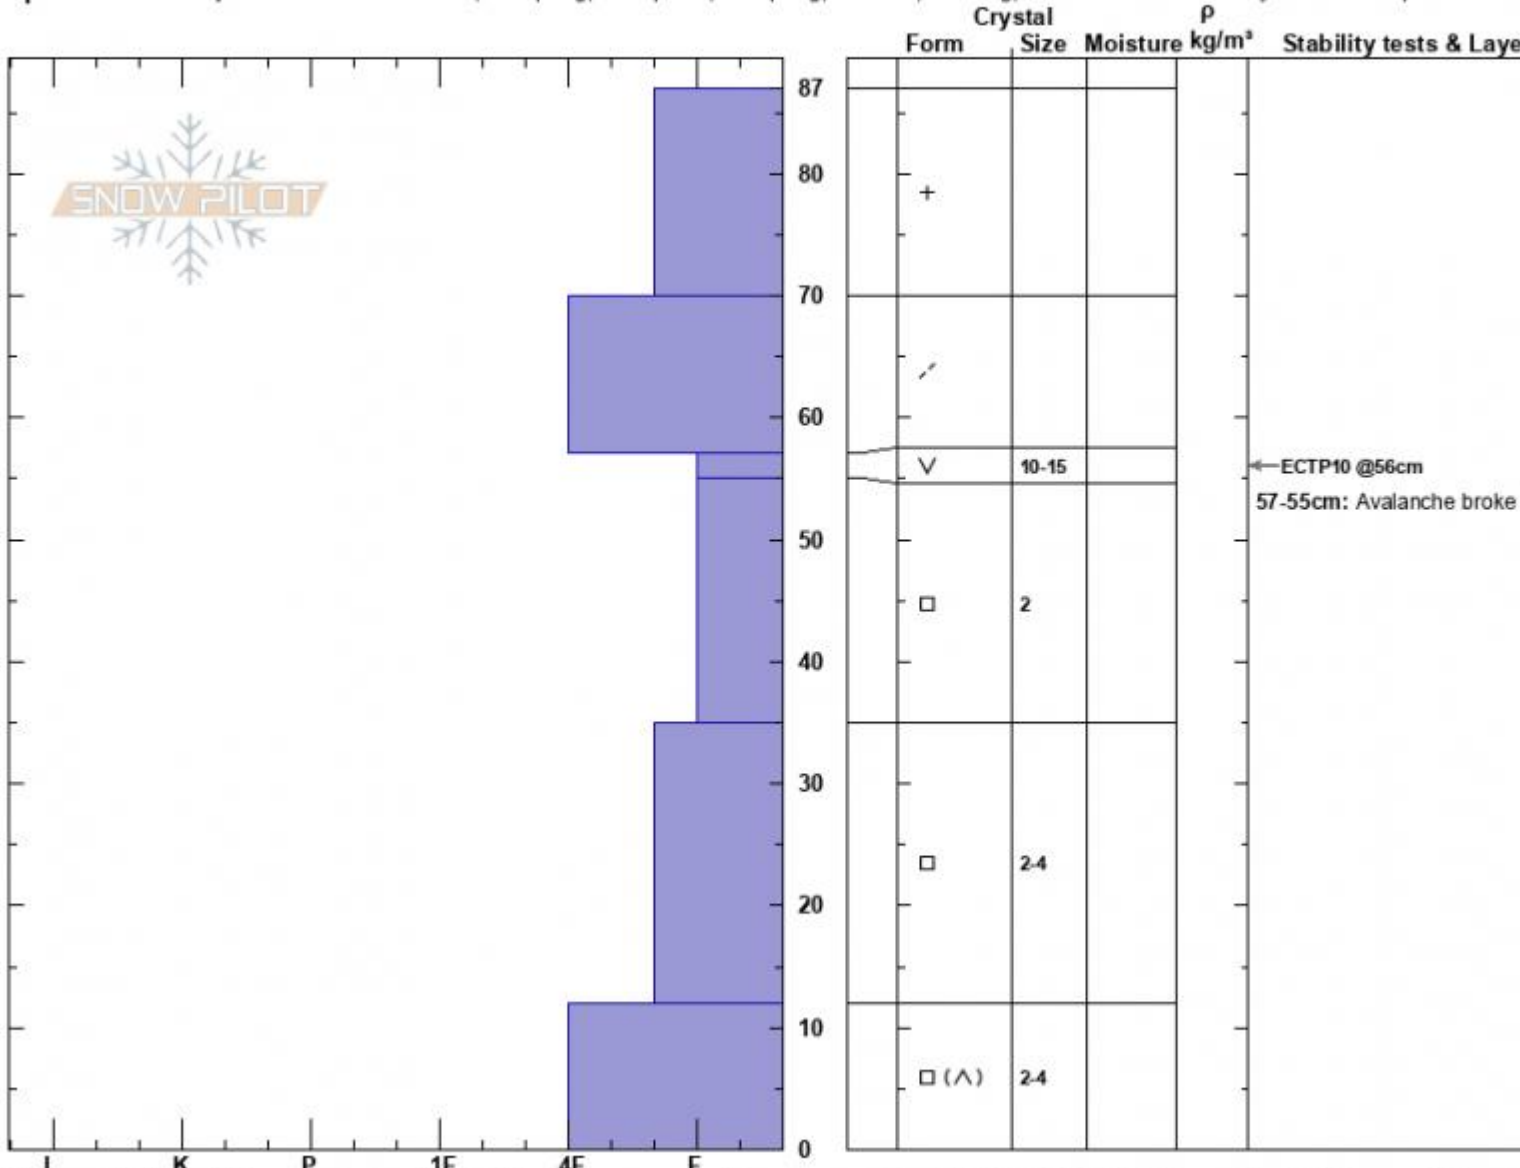

Sunlight Basin, SS-AFr
 Madison Range-S
 MT
 Elevation: 9500 ft
 Aspect: 90°
 Specifics: Pit is adjacent to avalanche: crown; Collapsing, widespread; Collapsing, localized; Cracking; Recent avalanche activity on similar slopes

Alex Marienthal
 01/11/2024 - 11:11am
 Co-ord: 44.97505N, -111.31379W
 Slope Angle: 38°
 Wind Loading: yes

Stability: Very Poor
 Air Temperature: -14°C
 Sky Cover: BKN
 Precipitation: NO
 Wind: W Moderate

HS:87
 PF:80
 Layer Notes:
 57-55cm: Avalanche broke here
 57-55cm: Problematic layer

Notes: We triggered this avalanche from the flat ridge as we approached from above on foot. SS-AFr-R1-D1.5-O. 12" deep, 50 ft wide. Trigger point about 3
 Video from crown: <https://youtu.be/aTnE5gzG1sc?feature=shared>

Advisory Region
 Southern Madison
 Longitude
 -111.27W
 Latitude
 45.06N

Avalanche Details: [Remote Triggered Avalanches, Taylor Fork](#)
 Southern Madison, 2024-01-11