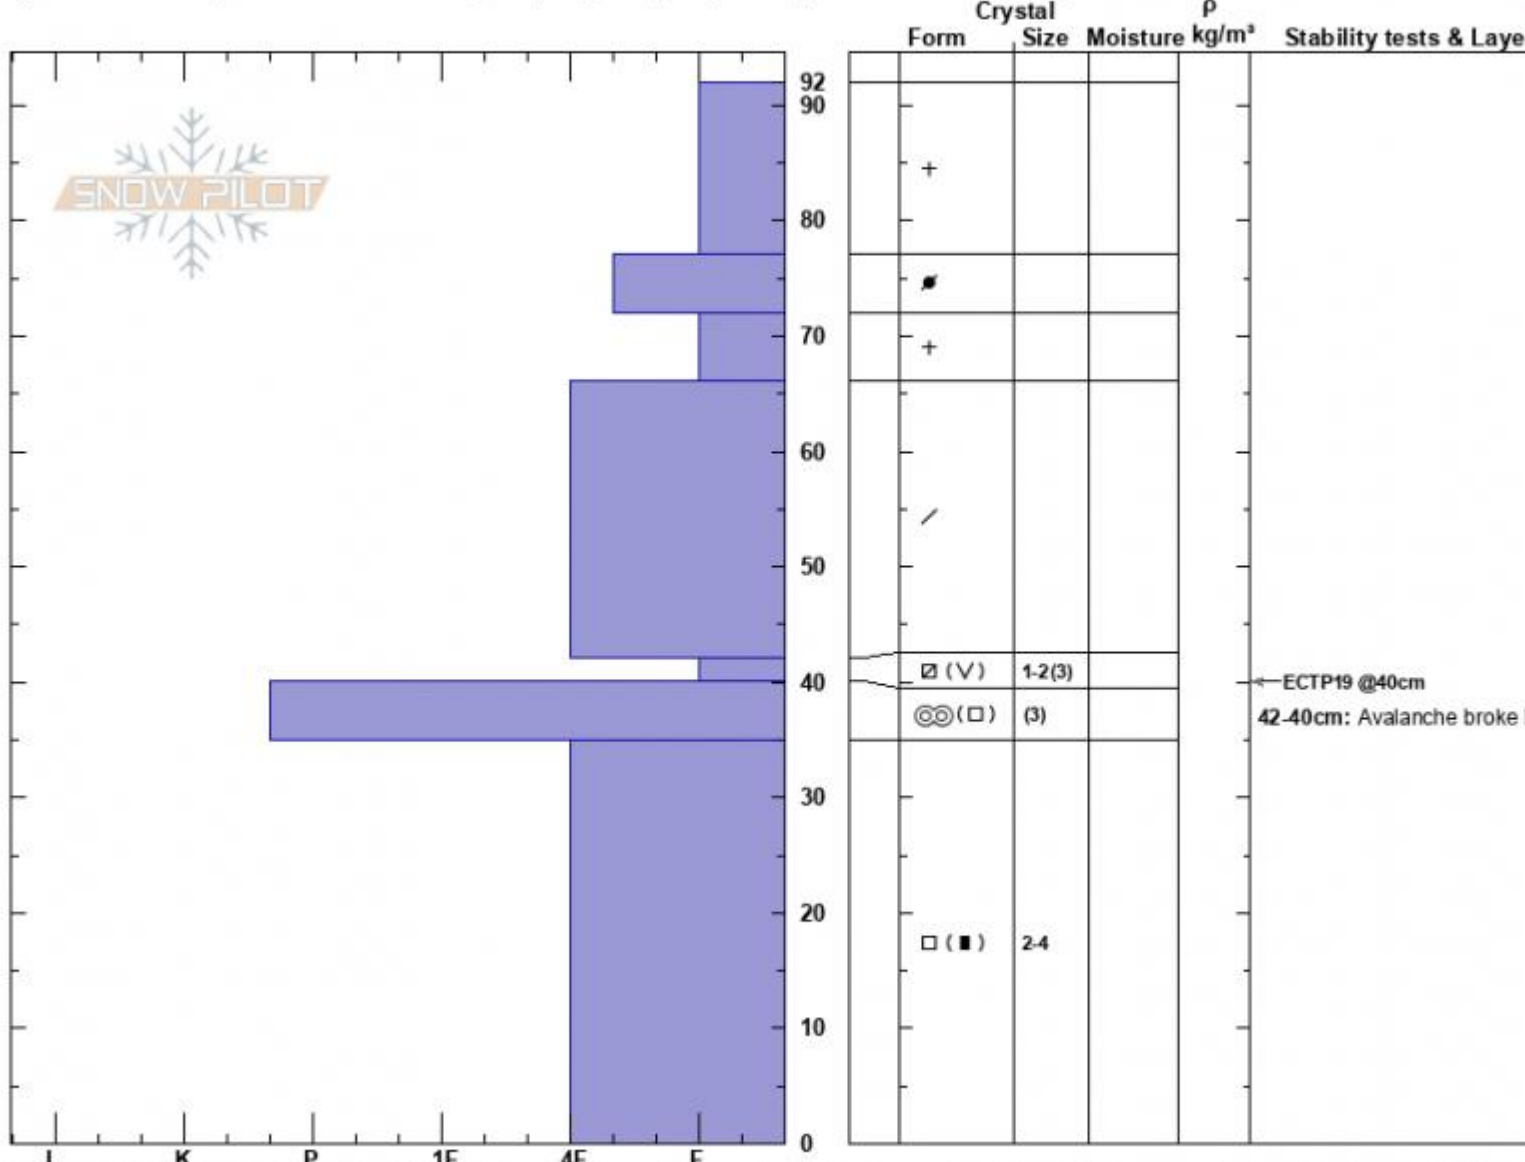

Marty's Crown ASr  
 Beartooths  
 MT  
 Elevation: 9500 ft  
 Aspect: 235°

Zach Peterson  
 01/18/2024 - 10:30am  
 Co-ord: 45.04175N, -109.94244W  
 Slope Angle: 34°  
 Wind Loading: previous

Stability: Very Poor  
 Air Temperature:  
 Sky Cover: BKN  
 Precipitation: NO  
 Wind: NW Moderate

HS:92  
**Layer Notes:**  
 42-40cm: Avalanche broke here  
 42-40cm: Problematic layer

**Specifics:** Pit is adjacent to avalanche: crown; Collapsing, widespread; Cracking; Recent avalanche activity on similar slopes

**Notes:** SS-ASr-R3-D2-O , 150' wide, 350' vertical run. We triggered this avalanche from low-angle terrain in the trees several hundred feet away. Additional avalanche activity on different slopes

Advisory Region  
 Cooke City  
 Longitude  
 -109.95W

Latitude

45.05N

Cooke City, 2024-01-18