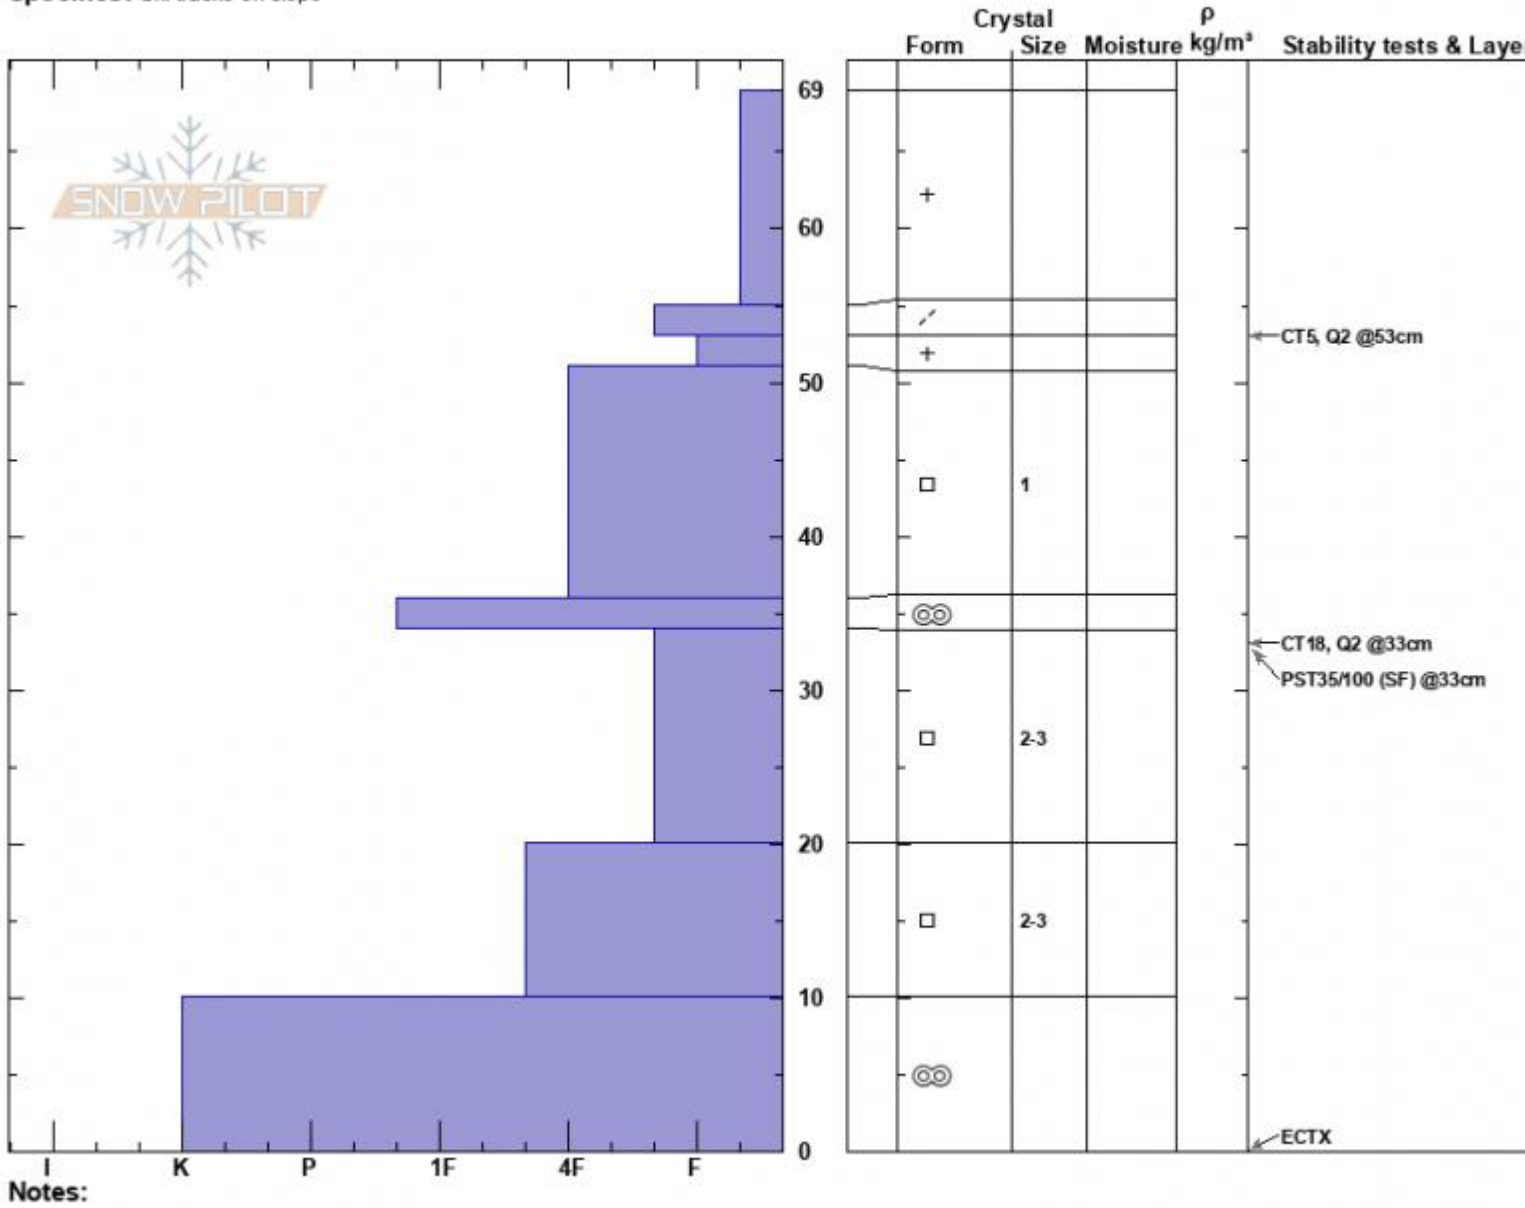

Football Field  
 Bridger Range  
 MT  
 Elevation: 8420 ft  
 Aspect: 100°  
 Specifics: Ski tracks on slope

Alex Marienthal  
 01/18/2024 - 12:00pm  
 Co-ord: 45.79796N, -110.93320W  
 Slope Angle: 34°  
 Wind Loading: no

Stability: Fair  
 Air Temperature:  
 Sky Cover: OVC  
 Precipitation: S-1  
 Wind: S Light Breeze

HS:69  
 PF:60  
 Layer Notes:  
 34-20cm: Problematic layer

Notes:  
 Advisory Region  
 Bridger Range  
 Longitude  
 -110.94W  
 Latitude  
 45.79N  
 Bridger Range, 2024-01-18