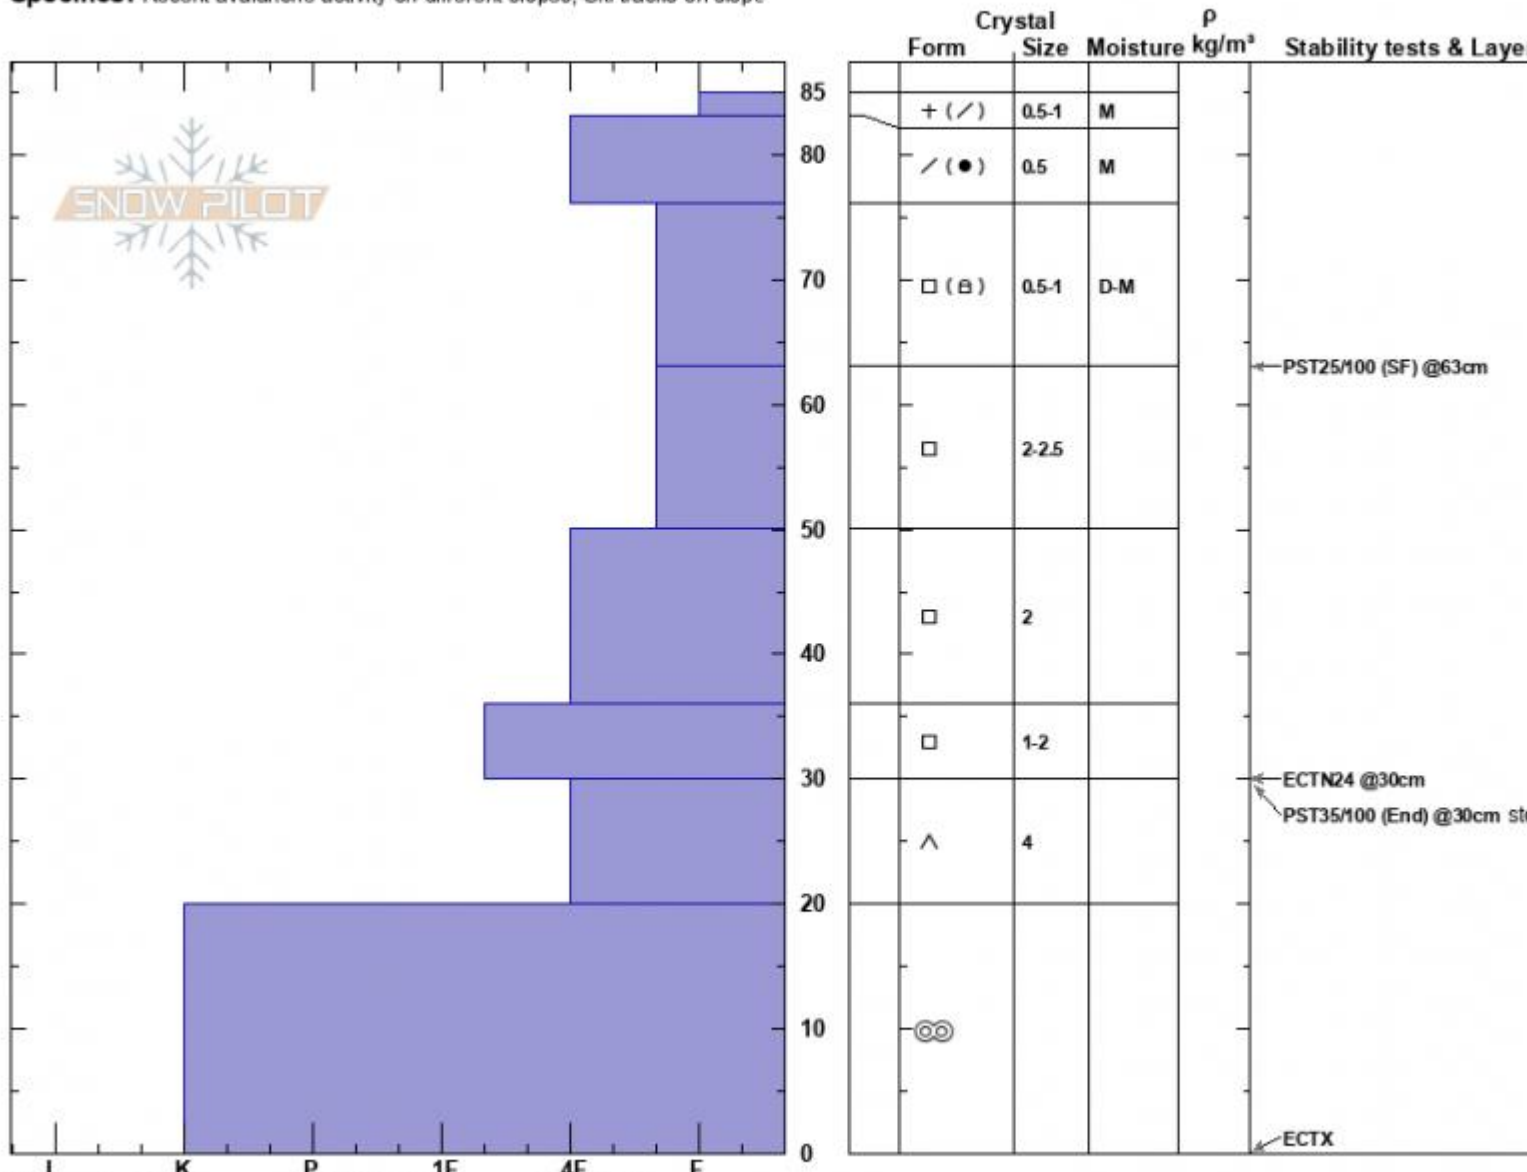

Refr. Chutes/Ramp  
 Bridger Range  
 MT  
 Elevation: 8330 ft  
 Aspect: 15°  
 Specifics: Recent avalanche activity on different slopes; Ski tracks on slope

Alex Marienthal  
 01/20/2024 - 1:00pm  
 Co-ord: 45.82880N, -110.93213W  
 Slope Angle: 26°  
 Wind Loading: no

Stability: Fair  
 Air Temperature: 1°C  
 Sky Cover: BKN  
 Precipitation: NO  
 Wind: Calm

HS:85  
 PF:80  
 PS:15  
 Layer Notes: 30-20cm:Problematic layer

Notes: Top 7.5" of snow = 1" of SWE (19cm snow = 25mm SWE).  
 Recent snowfall settled to 3.5" = 0.4" SWE (9cm snow = 10mm SWE).

Advisory Region  
 Bridger Range  
 Longitude  
 -110.93W  
 Latitude  
 45.83N  
 Bridger Range, 2024-01-20