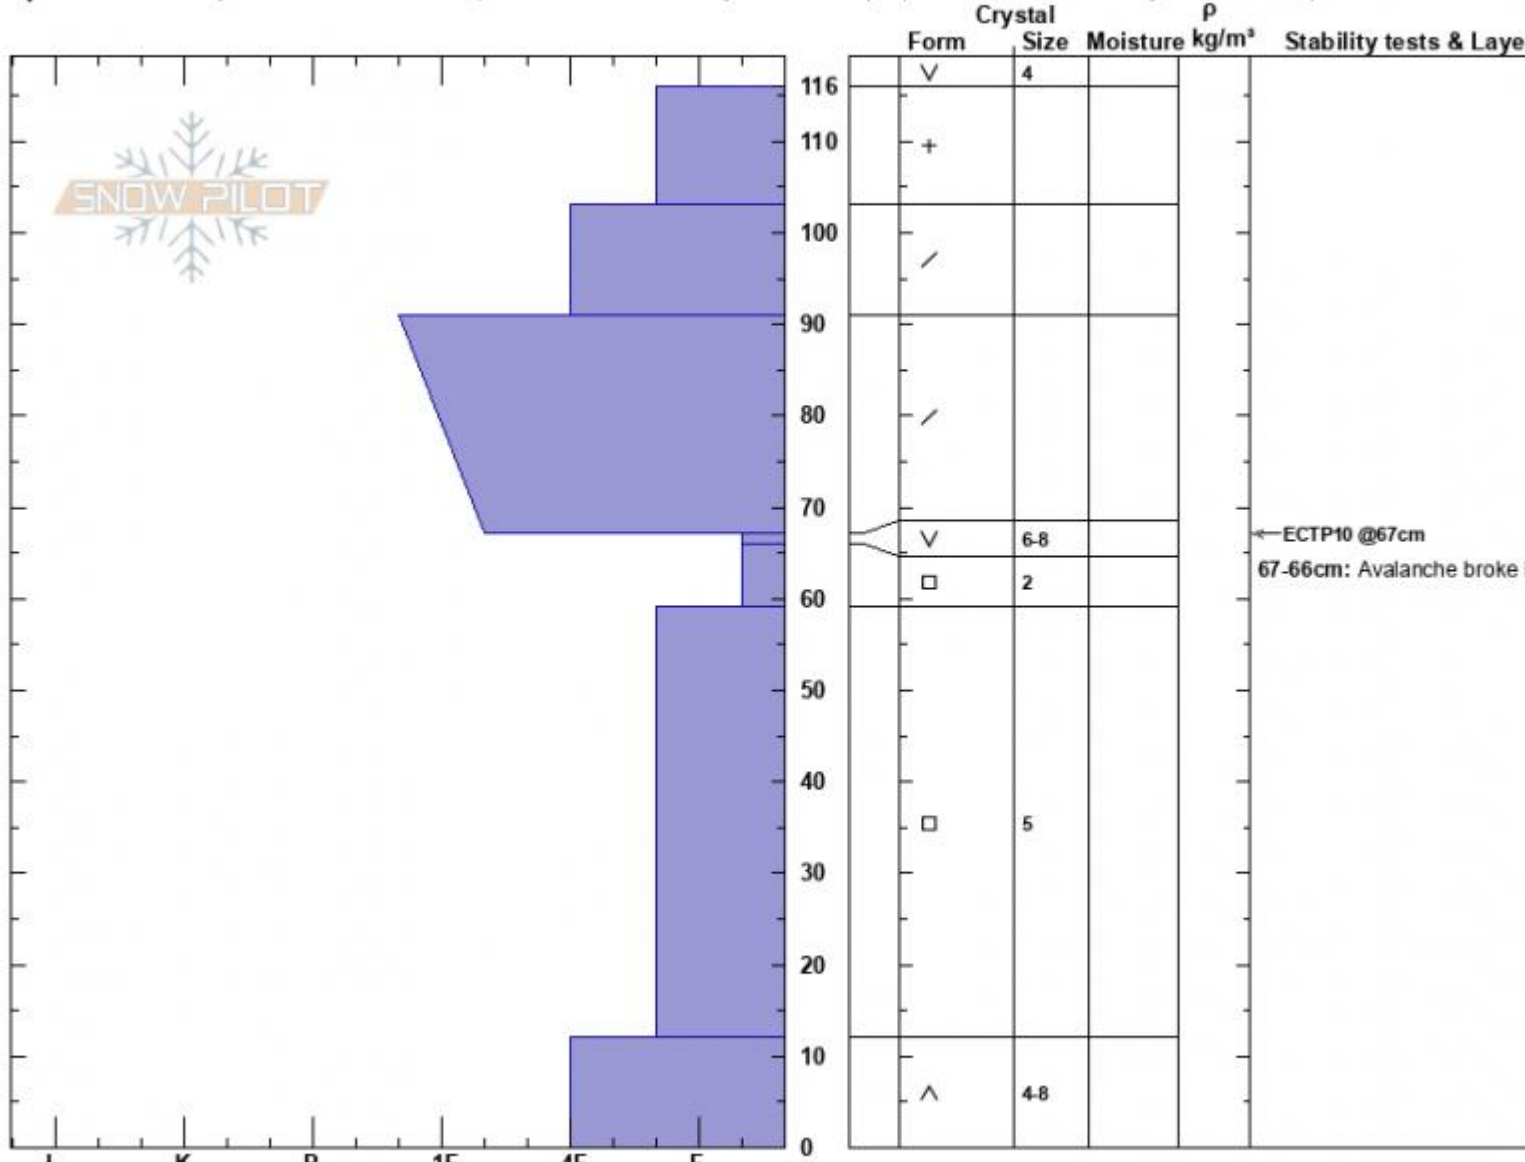

First Yellow Mule AMr
 Madison Range-N
 MT
 Elevation: 9300 ft
 Aspect: 2°

Zach Peterson
 01/22/2024 - 12:00pm
 Co-ord: 45.17492N, -111.38470W
 Slope Angle: 38°
 Wind Loading: no

Stability: Poor
 Air Temperature:
 Sky Cover: SCT
 Precipitation: NO
 Wind: Calm

HS:116 Layer Notes:
 67-66cm: Avalanche broke here
 67-66cm: Problematic layer

Specifics: Pit is adjacent to avalanche: crown; Recent avalanche activity on similar slopes; Recent avalanche activity on different slopes

Notes: Dug in the crown of an avalanche that was remotely triggered in the flats by a snowmobiler on 01/24/2024. SS-AMr-R2-D2-O

Advisory Region
 Northern Madison
 Longitude
 -111.38W
 Latitude
 45.17N
 Northern Madison, 2024-01-22