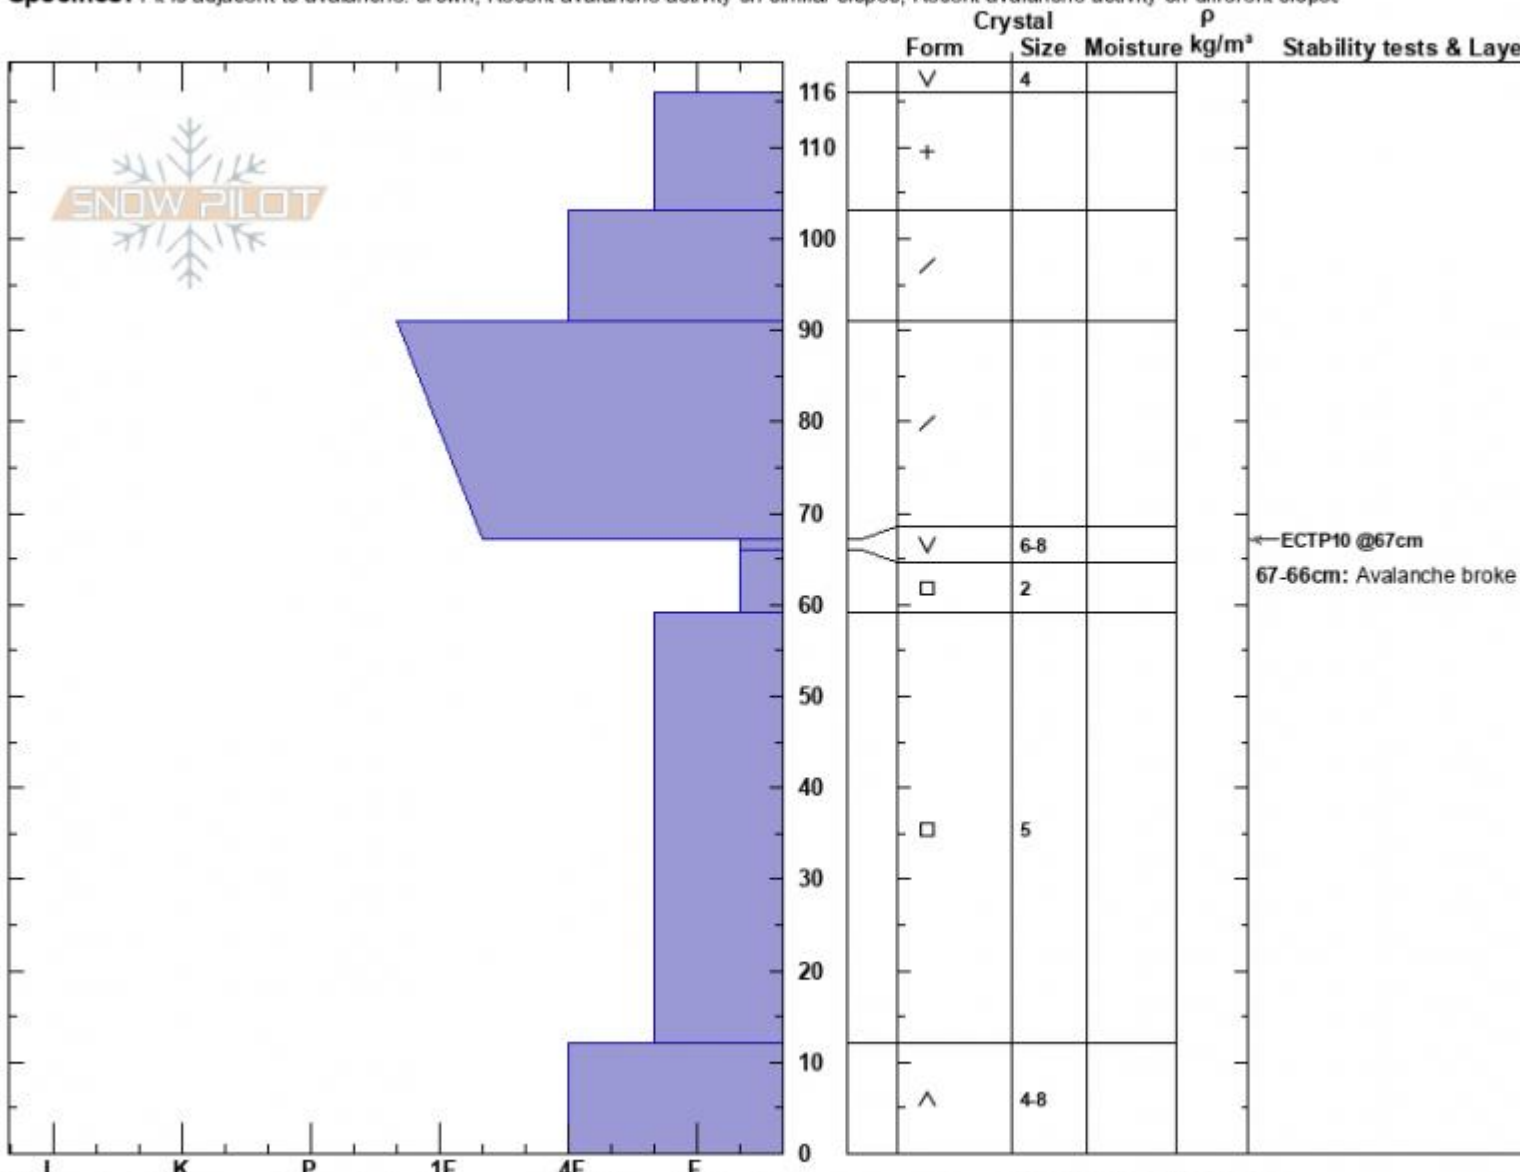

First Yellow Mule AMr  
 Madison Range-N  
 MT  
 Elevation: 9300 ft  
 Aspect: 2°  
 Specifics: Pit is adjacent to avalanche: crown; Recent avalanche activity on similar slopes; Recent avalanche activity on different slopes

Zach Peterson  
 01/22/2024 - 12:00pm  
 Co-ord: 45.17492N, -111.38470W  
 Slope Angle: 38°  
 Wind Loading: no

Stability: Poor  
 Air Temperature:  
 Sky Cover: SCT  
 Precipitation: NO  
 Wind: Calm

HS:116 Layer Notes:  
 67-66cm: Avalanche broke here  
 67-66cm: Problematic layer

Notes: Dug in the crown of an avalanche that was remotely triggered in the flats by a snowmobiler on 01/24/2024. SS-AMr-R2-D2-O

Advisory Region  
 Northern Madison  
 Longitude  
 -111.38W  
 Latitude  
 45.17N  
 Northern Madison, 2024-01-22