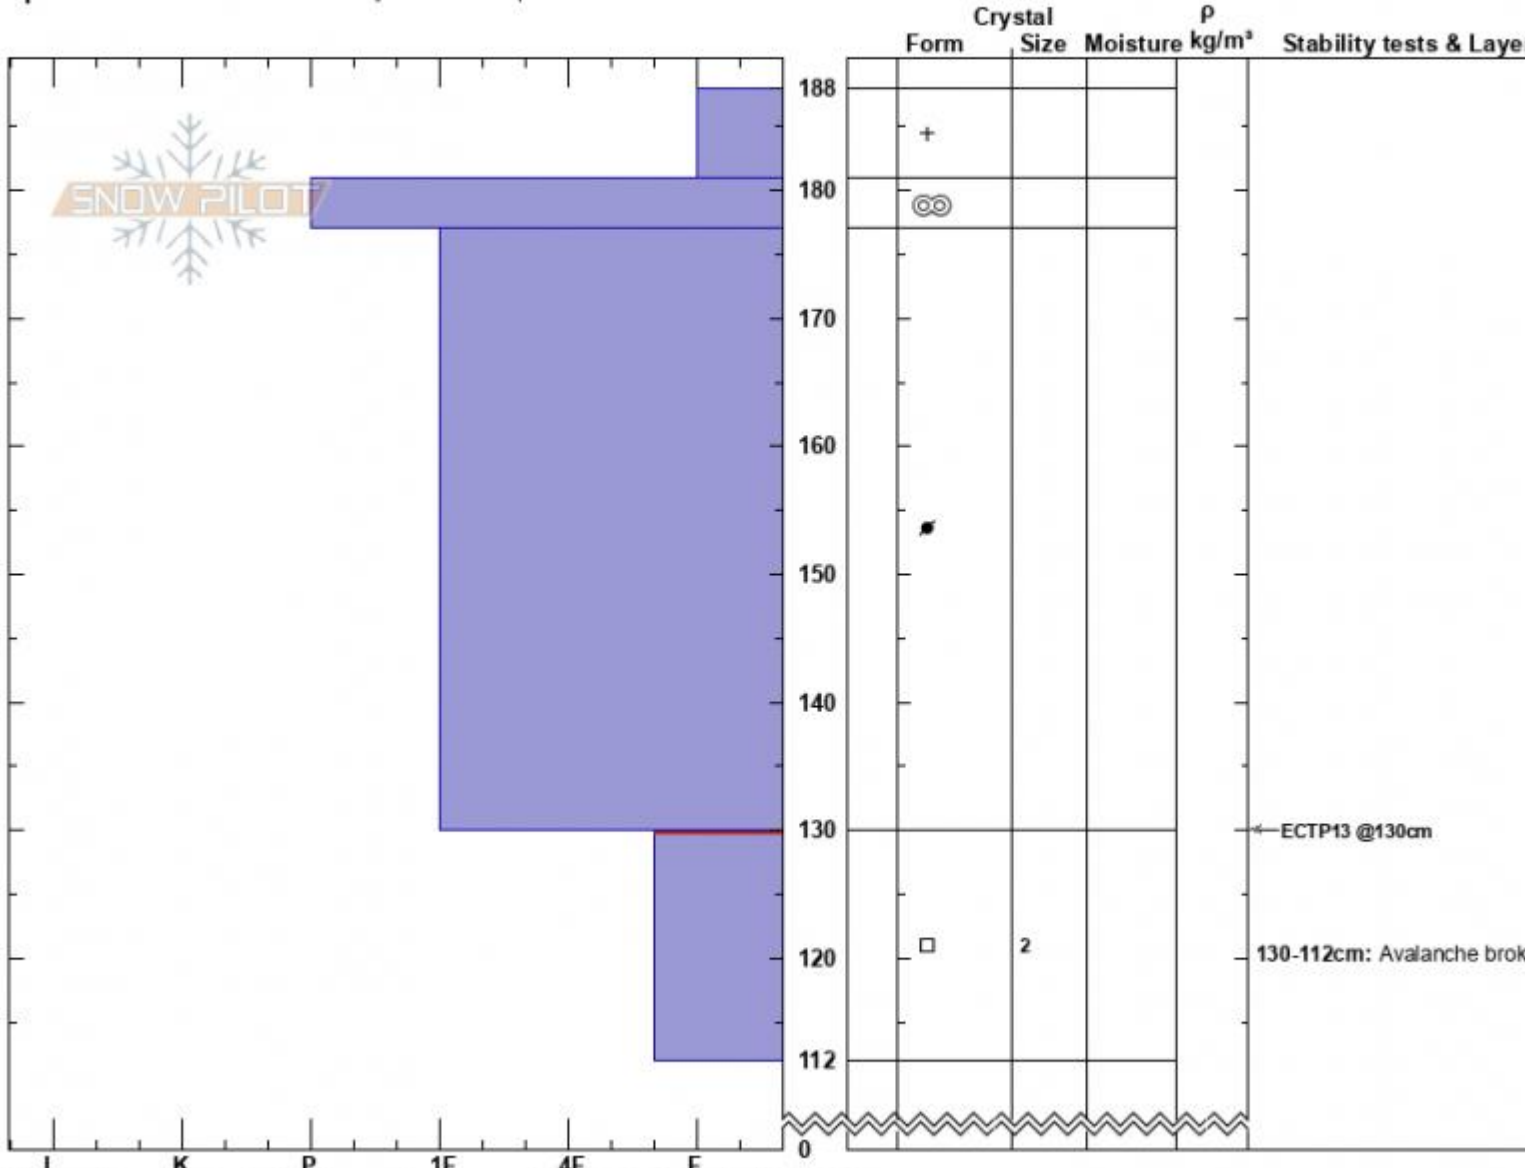

Beaver Creek Crown
 Madison Range-N
 MT
 Elevation: 9200 ft
 Aspect: 30°
 Specifics: Recent avalanche activity on similar slopes

Zach Peterson
 01/22/2024 - 10:30am
 Co-ord: 45.16564N, -111.35889W
 Slope Angle: 30°
 Wind Loading: yes

Stability: Poor
 Air Temperature:
 Sky Cover: FEW
 Precipitation: NO
 Wind: SW Moderate

HS:188 **Layer Notes:**
 130-112cm: Avalanche broke her
 130-112cm: Problematic layer

Notes: Natural avalanche that happened on the morning of 01/22/2024. HS-N-R2-D2-O

Advisory Region
 Northern Madison
 Longitude
 -111.38W
 Latitude
 45.17N
 Northern Madison, 2024-01-22