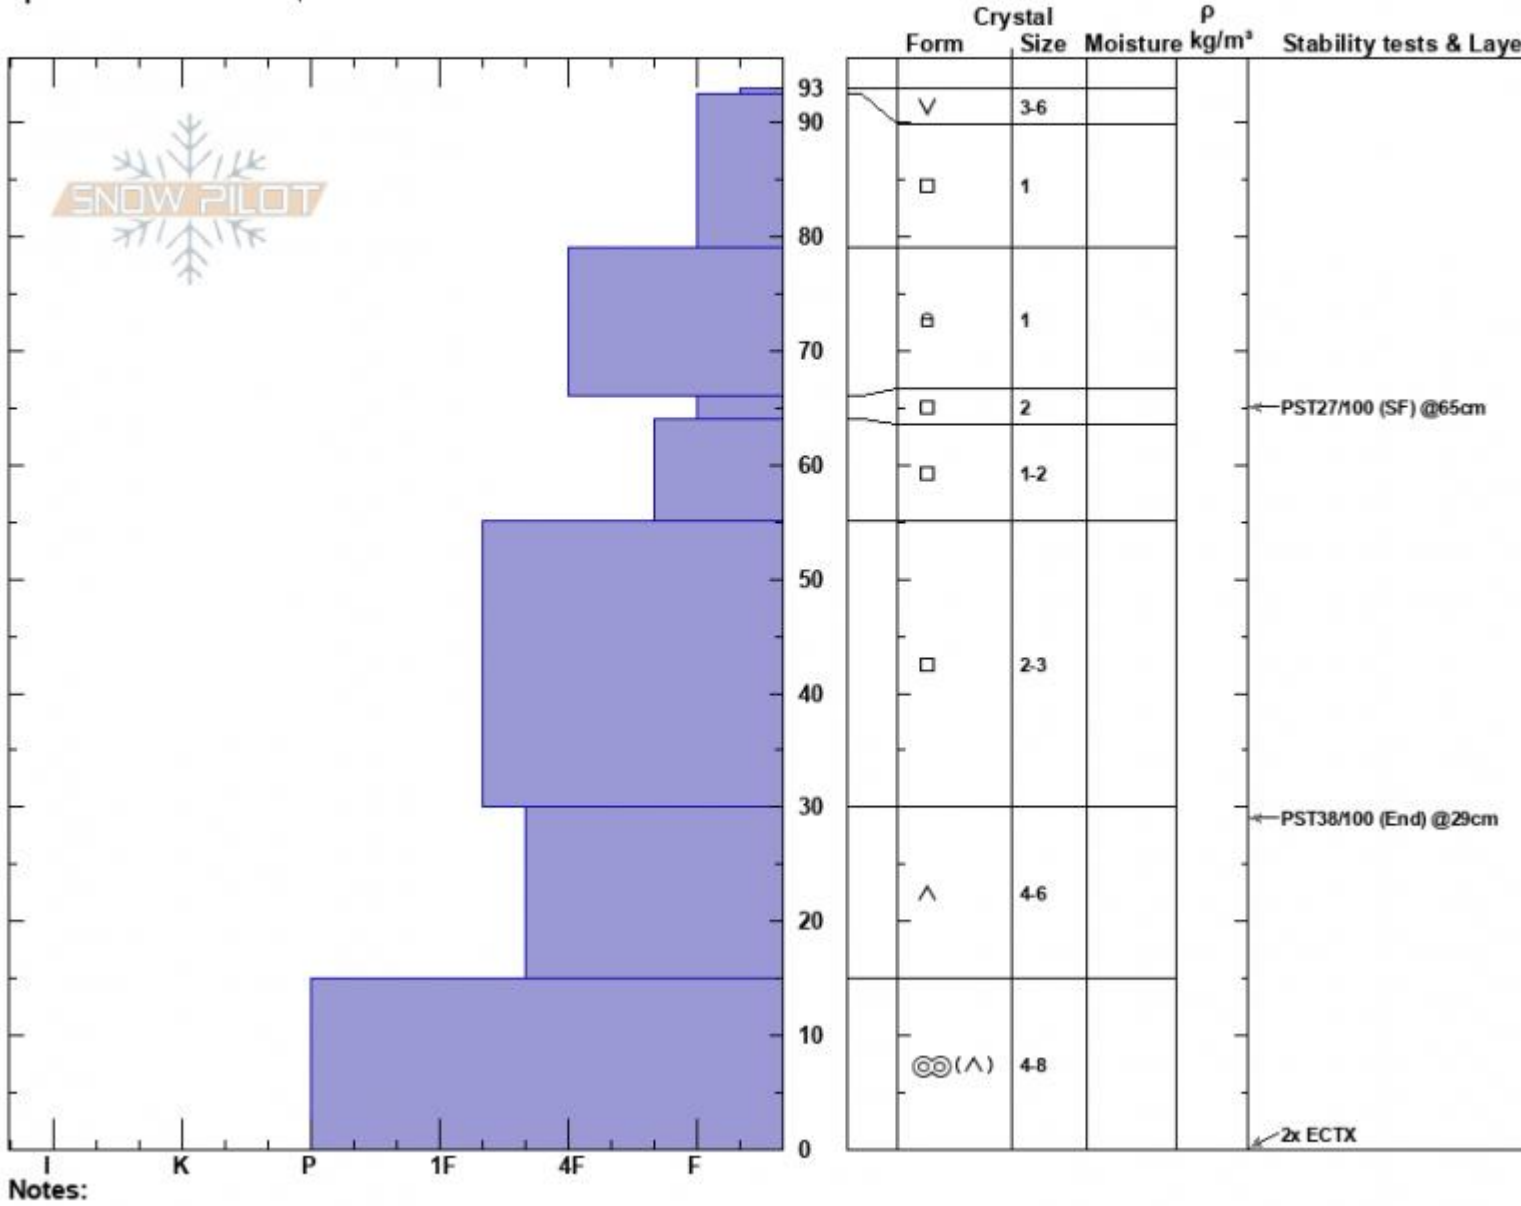

Reefer Chutes
 Bridger Range
 MT
 Elevation: 8326 ft
 Aspect: 330°
 Specifics: Ski tracks on slope

Alex Marienthal
 01/27/2024 - 10:42am
 Co-ord: 45.82897N, -110.93213W
 Slope Angle: 29°
 Wind Loading: no

Stability: Fair
 Air Temperature: -2°C
 Sky Cover: OVC
 Precipitation: NO
 Wind: Light Breeze

HS:93
 PF:83
 PS:12
 Layer Notes:

Advisory Region
 Bridger Range
 Longitude
 -110.94W
 Latitude
 45.83N
 Bridger Range, 2024-01-28