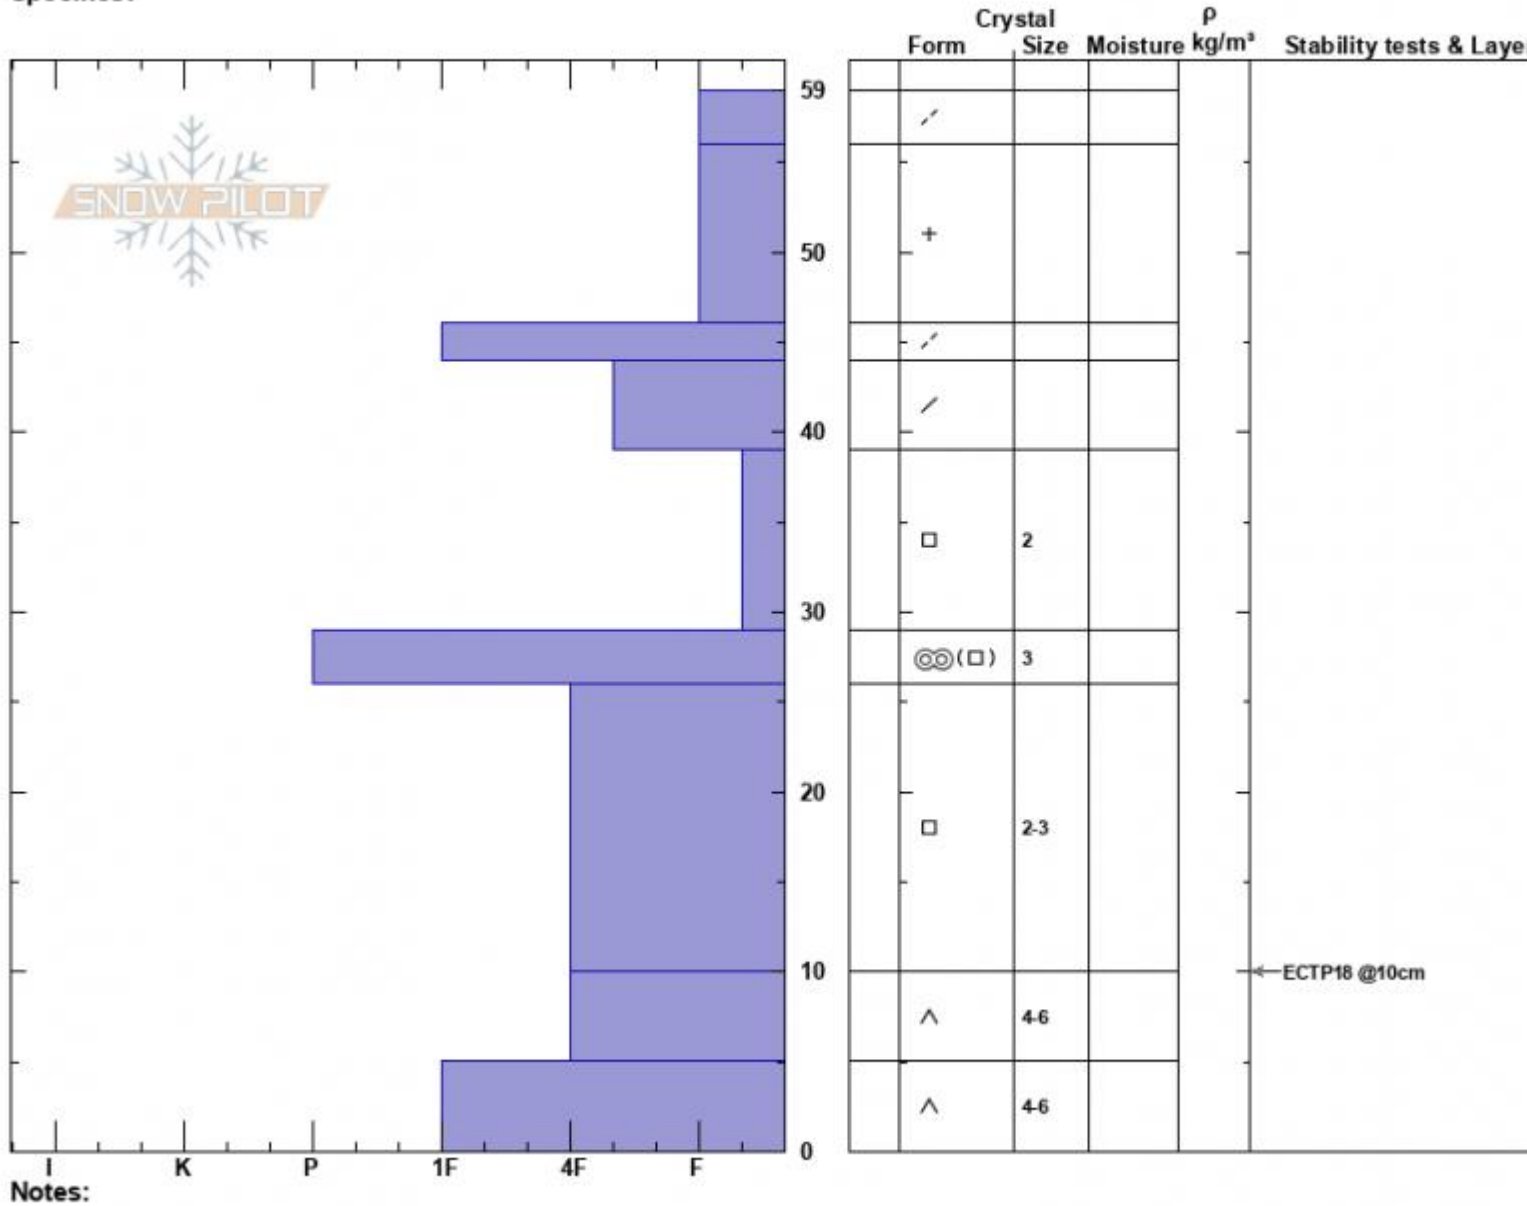

Tyler's S. Shoulder
 Madison Range-N
 MT
 Elevation: 9040 ft
 Aspect: 249°
 Specifics:

Dave Zinn
 01/15/2024 - 12:00pm
 Co-ord: 45.32163N, -111.38167W
 Slope Angle: 24°
 Wind Loading: no

Stability: Fair
 Air Temperature:
 Sky Cover: CLR
 Precipitation: NO
 Wind: W Calm

HS:59
 PF:50
 Layer Notes: 39-29cm:Problematic layer

Advisory Region
 Northern Madison
 Longitude
 -111.39W
 Latitude
 45.34N
 Northern Madison, 2024-01-15