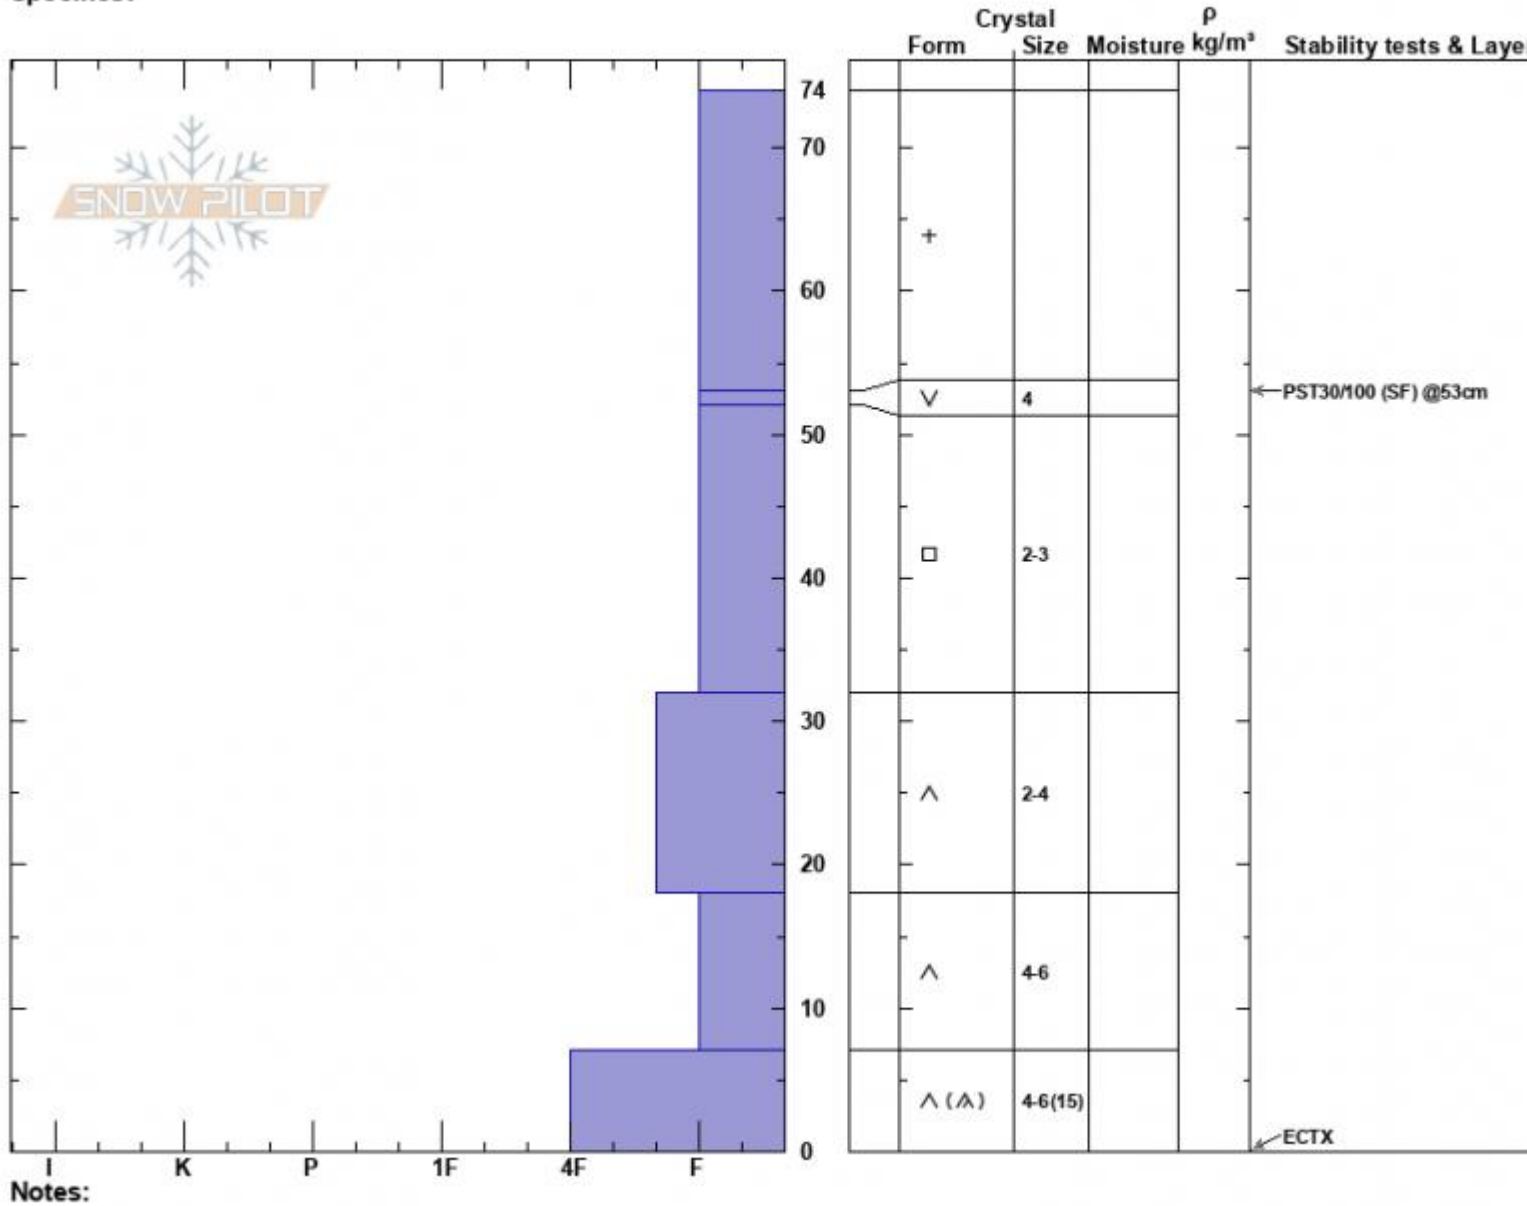

Top of Spanky's North
 Madison Range-N
 MT
 Elevation: 9160 ft
 Aspect: 45°
 Specifics:

Dave Zinn
 01/15/2024 - 12:30pm
 Co-ord: 45.32473N, -111.38145W
 Slope Angle: 25°
 Wind Loading: previous

Stability: Good
 Air Temperature:
 Sky Cover: CLR
 Precipitation: NO
 Wind: W Calm

HS:74
 PF:65
 Layer Notes:
 53-52cm:Problematic layer

Notes:
 Advisory Region
 Northern Madison
 Longitude
 -111.38W
 Latitude
 45.35N
 Northern Madison, 2024-01-15