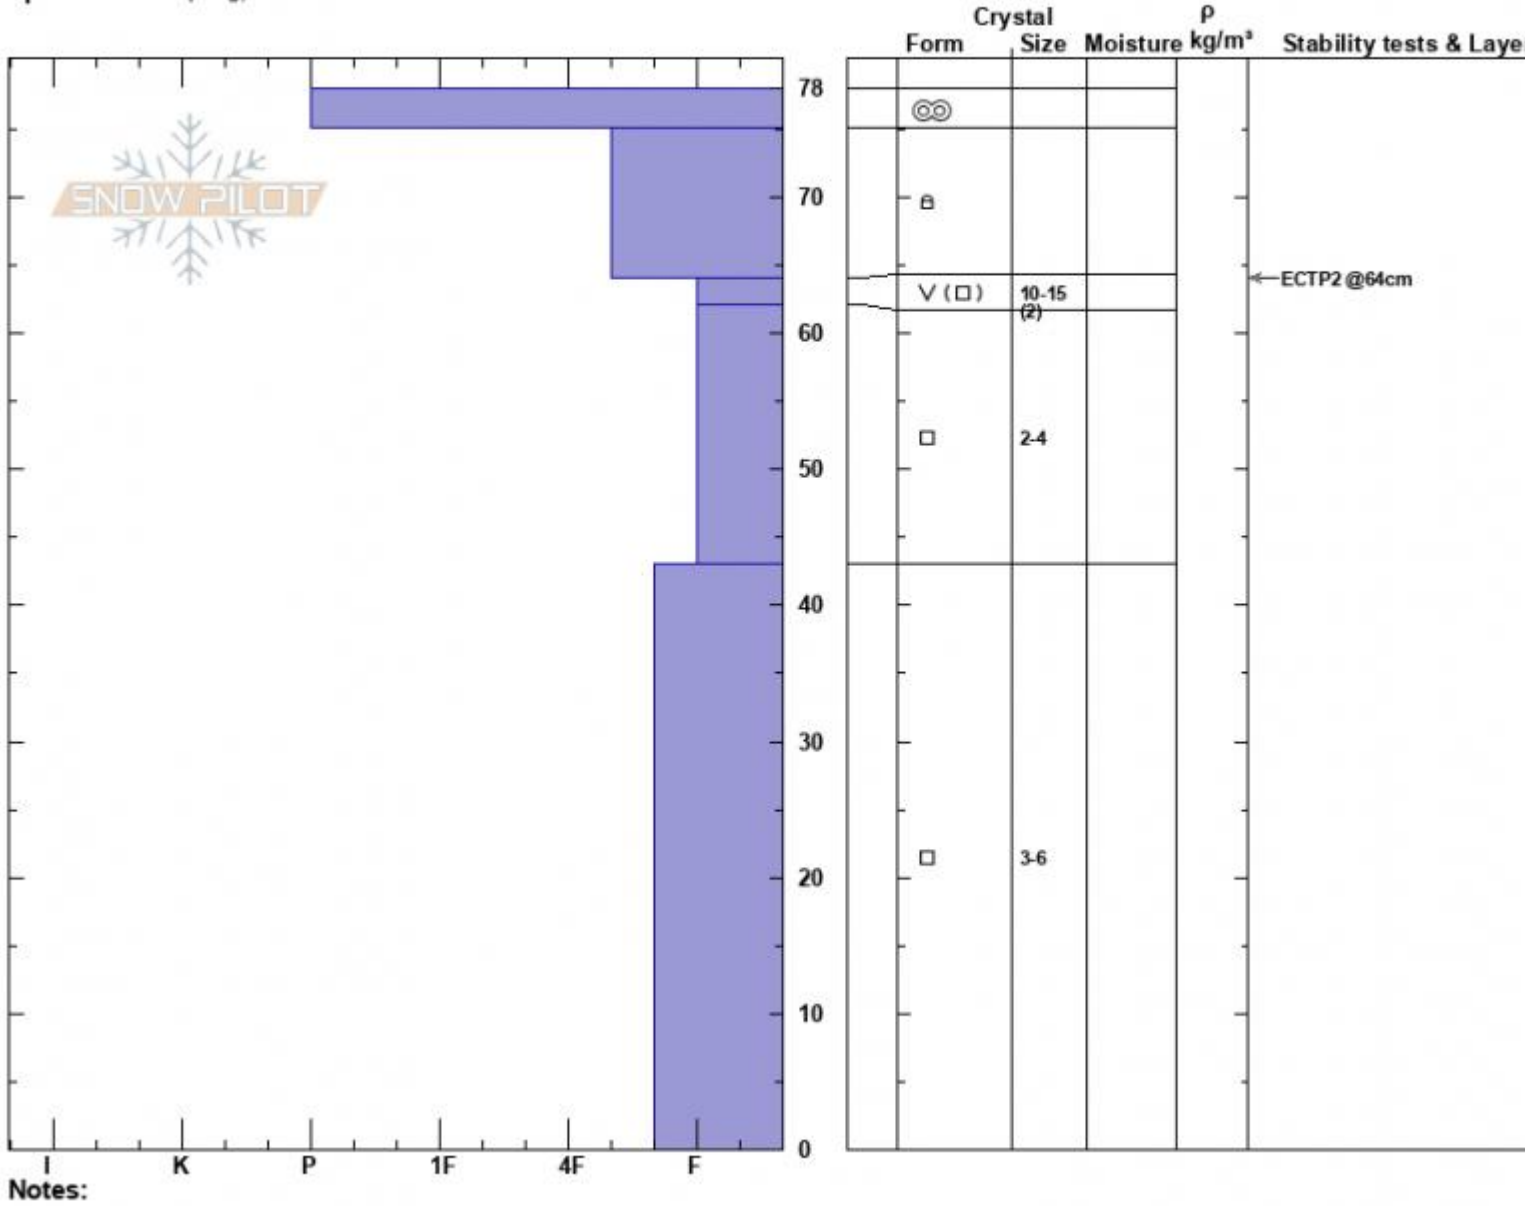

Sunlight Basin  
 Madison Range-S  
 MT  
 Elevation: 9300 ft  
 Aspect: 109°  
 Specifics: Collapsing, localizer

Zach Peterson  
 02/01/2024 - 11:00am  
 Co-ord: 44.97500N, -111.31399W  
 Slope Angle: 22°  
 Wind Loading: no

Stability: Poor  
 Air Temperature:  
 Sky Cover: CLR  
 Precipitation: NO  
 Wind: SW Moderate

HS:78  
 PF:27  
 Layer Notes:  
 64-62cm:Problematic layer

Advisory Region  
 Southern Madison  
 Longitude  
 -111.27W  
 Latitude  
 45.06N  
 Southern Madison, 2024-02-01