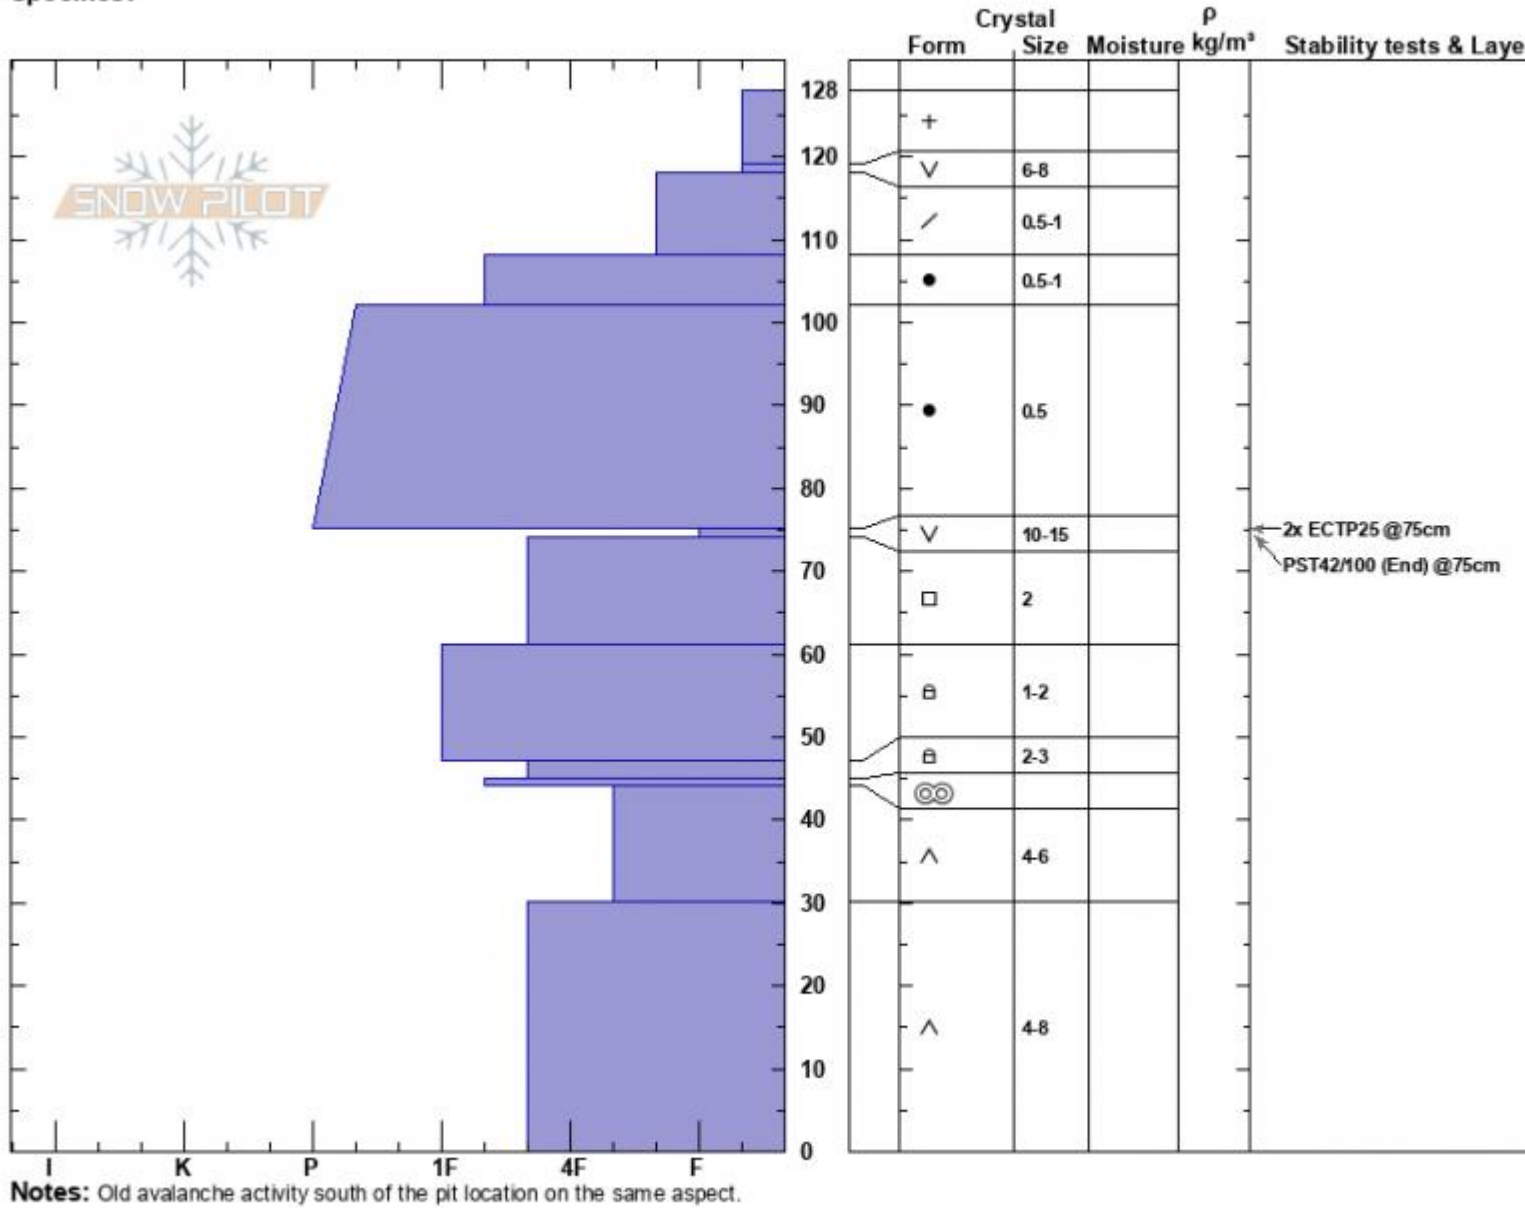

Fisher Bench
 Beartooths
 MT
 Elevation: 9600 ft
 Aspect: 59°
 Specifics:

Zach Peterson
 02/04/2024 - 11:00am
 Co-ord: 45.06694N, -109.95278W
 Slope Angle: 15°
 Wind Loading: no

Stability: Fair
 Air Temperature:
 Sky Cover: BKN
 Precipitation: S-1
 Wind: Calm

HS:128 **Layer Notes:**
 75-74cm: Problematic layer

Advisory Region
 Cooke City
 Longitude
 -109.96W
 Latitude
 45.07N
 Cooke City, 2024-02-04