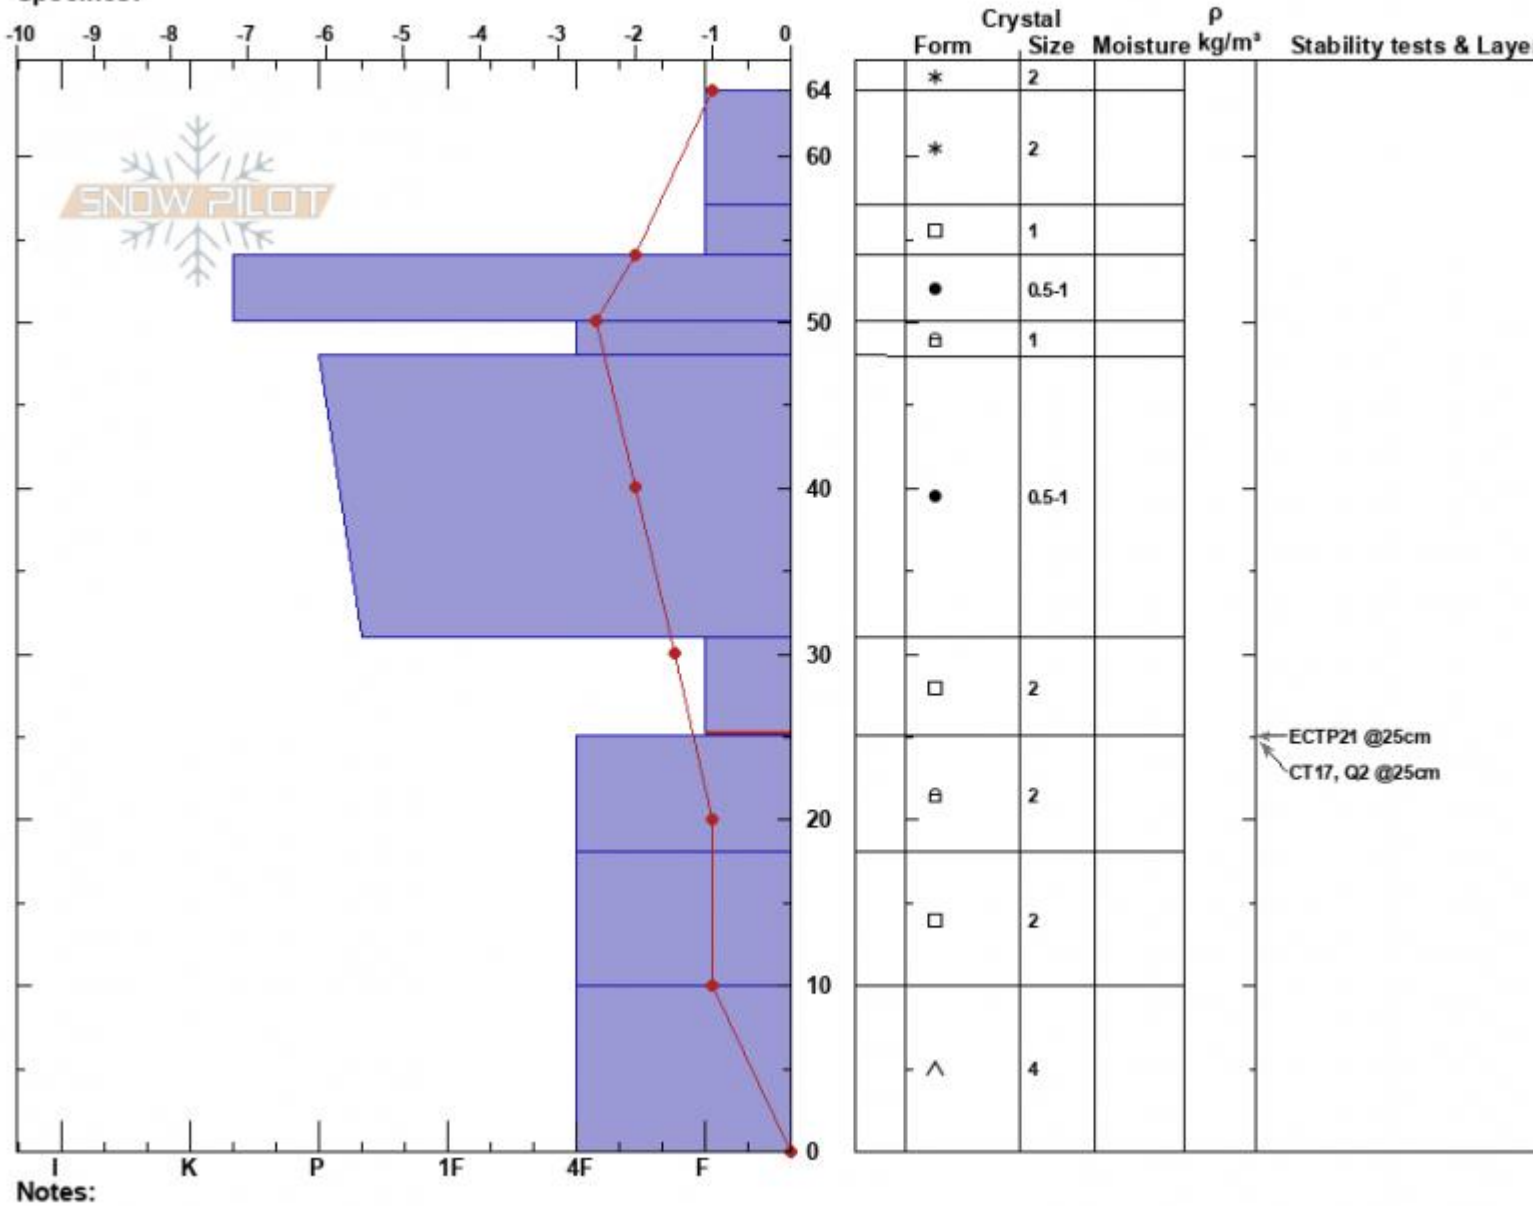

Lick Creek NE Meadow  
 Gallatin Range-N  
 MT  
 Elevation: 8064 ft  
 Aspect: 13°  
 Specifics:

Eliza Donahue  
 02/03/2024 - 2:30pm  
 Co-ord: 45.52435N, -110.95577W  
 Slope Angle: 12°  
 Wind Loading: previous

Stability:  
 Air Temperature: -4°C  
 Sky Cover: X  
 Precipitation: S1  
 Wind: SW Light Breeze

HS:64  
 PF:10  
 PS:5  
 Layer Notes:  
 31-25cm:Problematic layer

Advisory Region  
 Northern Gallatin  
 Longitude  
 -110.96W  
 Latitude  
 45.52N  
 Northern Gallatin, 2024-02-03