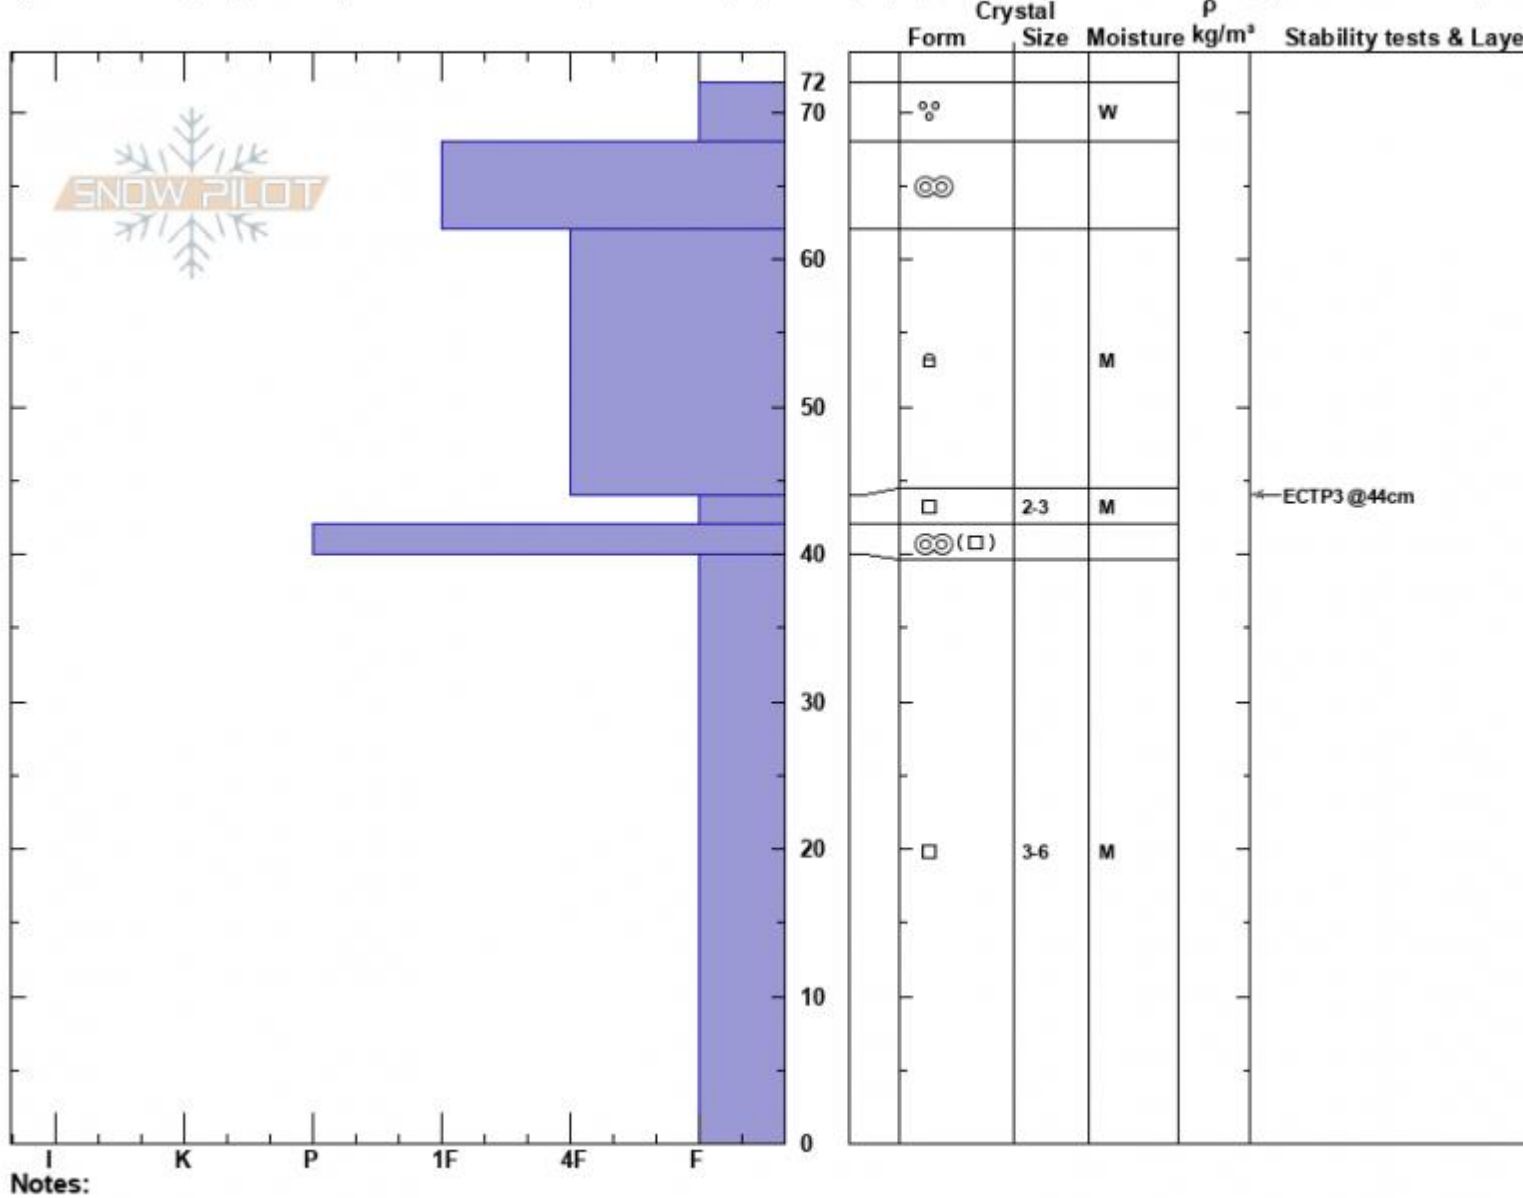

Bear Creek
 Madison Range-N
 MT
 Elevation: 9500 ft
 Aspect: 125°

Ian Hoyer
 01/31/2024 - 12:00pm
 Co-ord: 45.18413N, -111.46764W
 Slope Angle: 30°
 Wind Loading: no

Stability: Poor
 Air Temperature:
 Sky Cover: CLR
 Precipitation: NO
 Wind: Calm

HS:72
 PF:55
 Layer Notes:
 44-42cm: Problematic layer

Specifics: Collapsing, localized; Recent avalanche activity on similar slopes; Instability rapidly rising; Snowmobile tracks on slope; We snowmobiled slope

Advisory Region
 Northern Madison
 Longitude
 -111.38W

Latitude

45.17N

Northern Madison, 2024-01-31