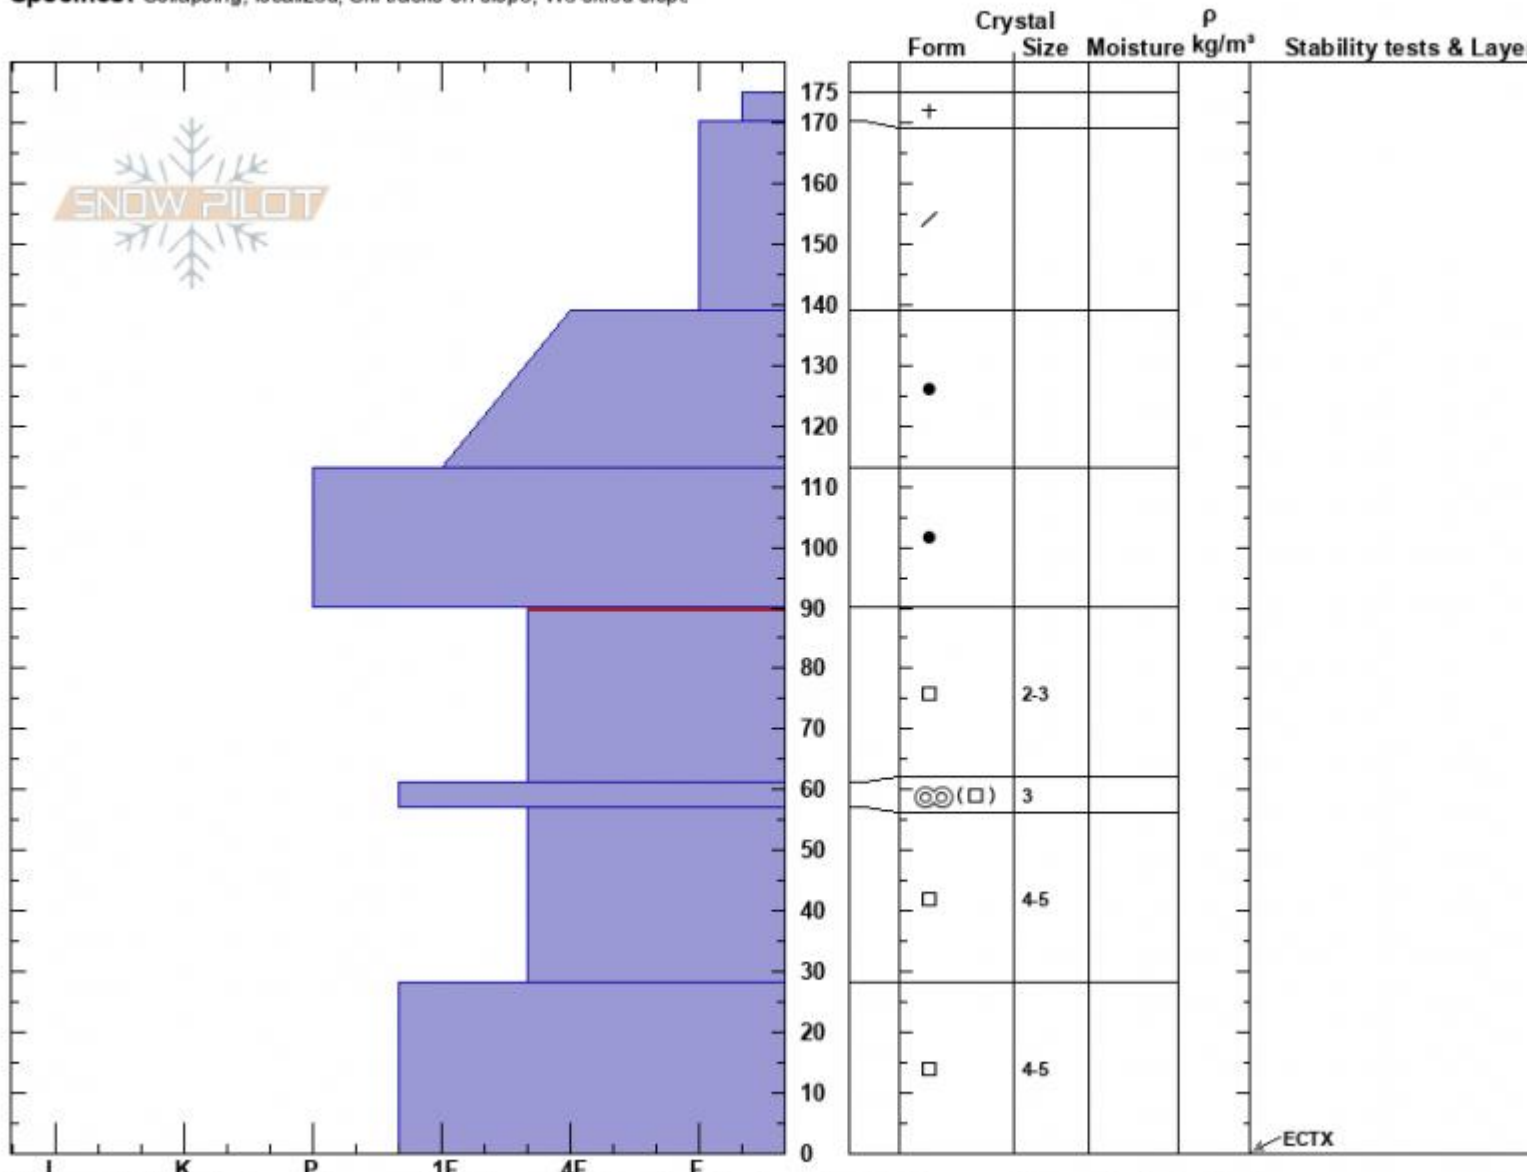

West Woody Profile
 Cooke City
 MT
 Elevation: 9400 ft
 Aspect: 295°
 Specifics: Collapsing, localized; Ski tracks on slope; We skied slope

Dave Zinn
 02/19/2024 - 1:00pm
 Co-ord: 44.98549N, -109.92732W
 Slope Angle: 28°
 Wind Loading: no

Stability: Poor
 Air Temperature:
 Sky Cover: BKN
 Precipitation: NO
 Wind: S Light Breeze

HS:175 Layer Notes:
 90-61cm: Problematic layer

Advisory Region
 Cooke City
 Longitude
 -109.92W
 Latitude
 44.97N
 Avalanche Details: [Large Collapse on West Woody Ridge](#)
 Cooke City, 2024-02-20