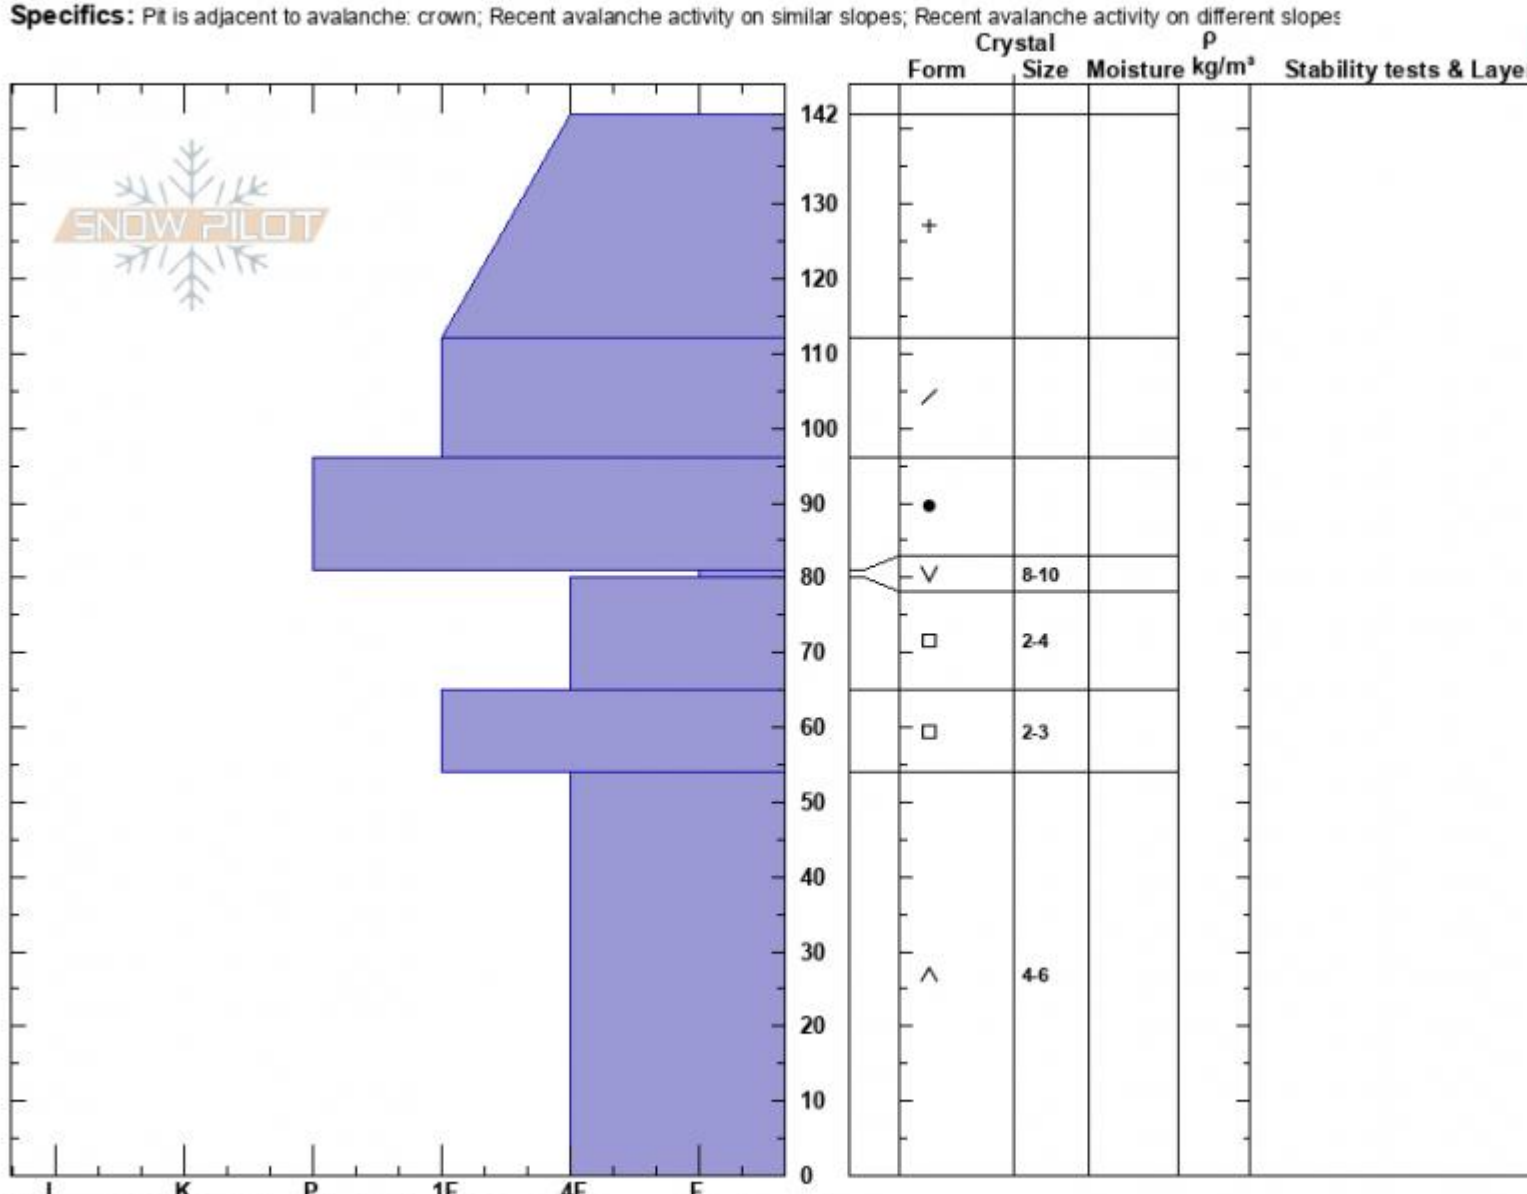

North of Scotch Bonnet
 Cooke City
 MT
 Elevation: 9900 ft
 Aspect: 5°
 Specifics: Pit is adjacent to avalanche: crown; Recent avalanche activity on similar slopes;

Dave Zinn
 02/18/2024 - 1:00pm
 Co-ord: 45.07551N, -109.94427W
 Slope Angle: 33°
 Wind Loading: no

Stability: Poor
 Air Temperature:
 Sky Cover: OVC
 Precipitation: S-1
 Wind: Calm

HS:142 Layer Notes:
 81-80cm: Problematic layer

Notes: ECT Null due to Vegetation Additional Pit Specifics: Snowmobile tracks on slope

Advisory Region
 Cooke City
 Longitude
 -109.95W
 Latitude
 45.07N
 Cooke City, 2024-02-20