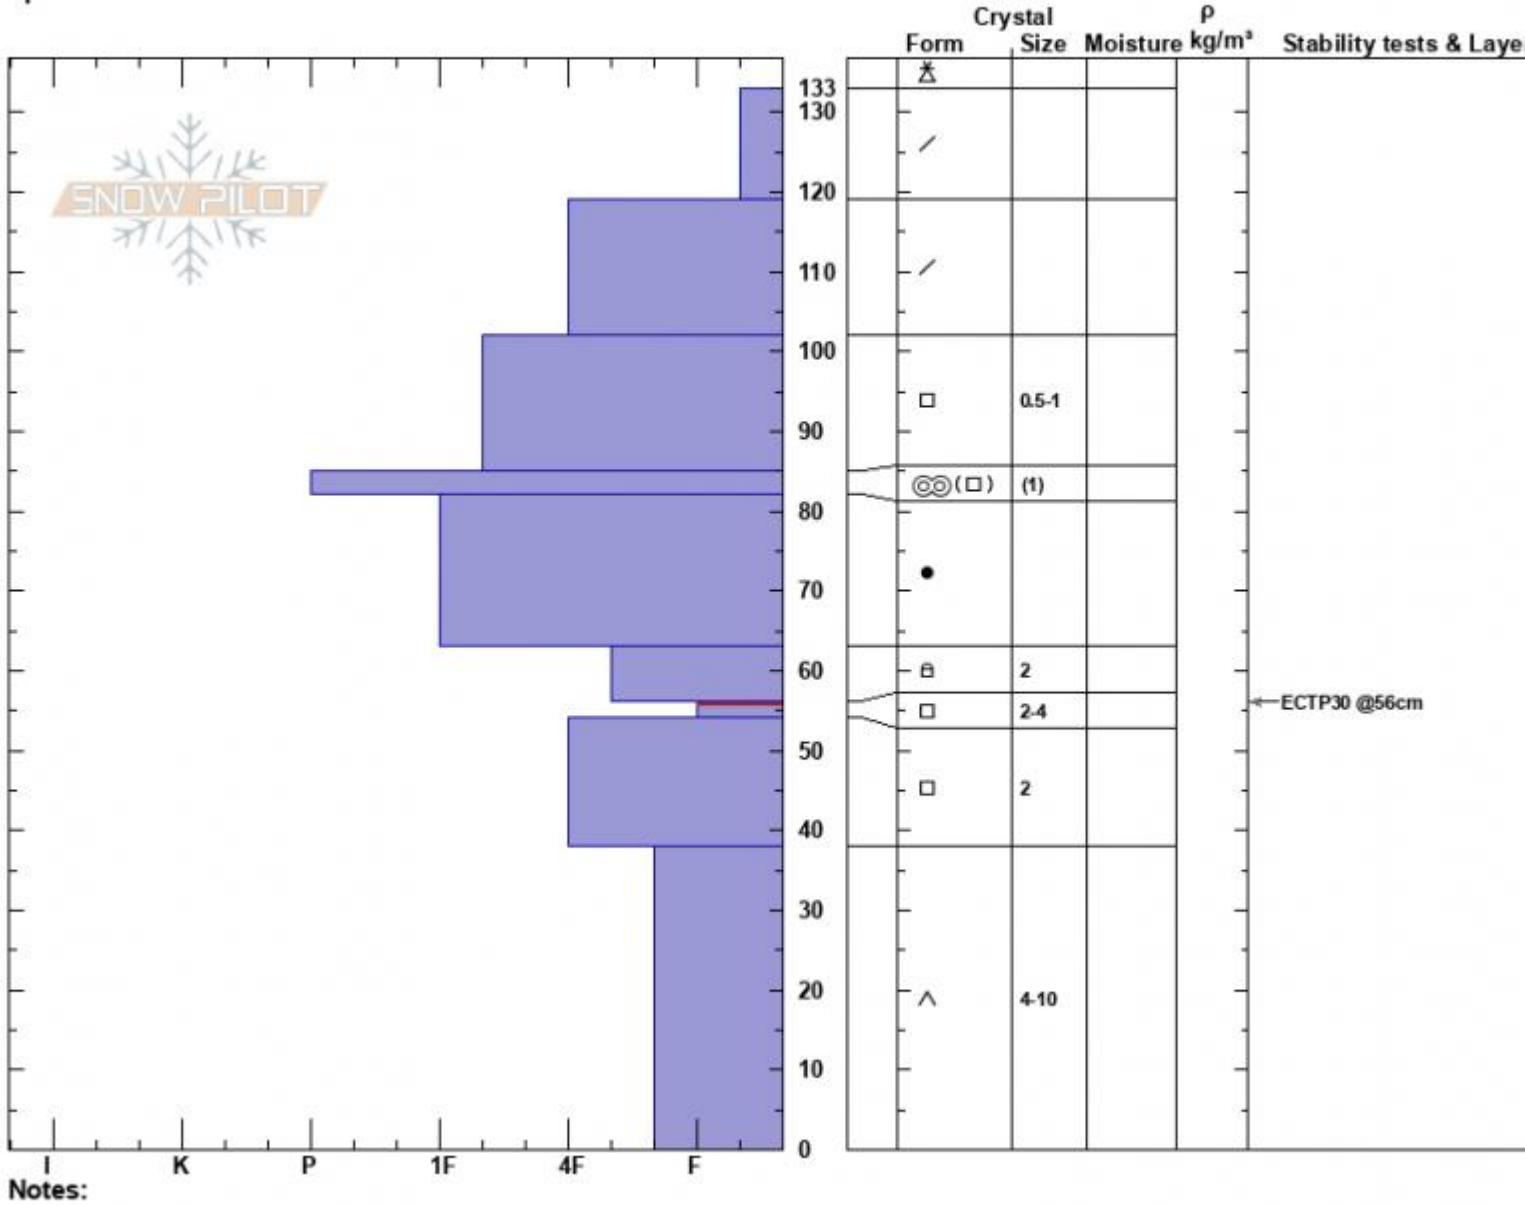

Below Divide Peak  
 Gallatin Range-N  
 MT  
 Elevation: 9280 ft  
 Aspect: 119°  
 Specifics:

Zach Peterson  
 02/22/2024 - 1:30pm  
 Co-ord: 45.40102N, -110.96883W  
 Slope Angle: 22°  
 Wind Loading: no

Stability: Fair  
 Air Temperature:  
 Sky Cover: BKN  
 Precipitation: S-1  
 Wind: Light Breeze

HS:133 Layer Notes:  
 PF:25 56-54cm:Problematic layer

Notes:  
 Advisory Region  
 Northern Gallatin  
 Longitude  
 -110.98W  
 Latitude  
 45.40N  
 Northern Gallatin, 2024-02-22