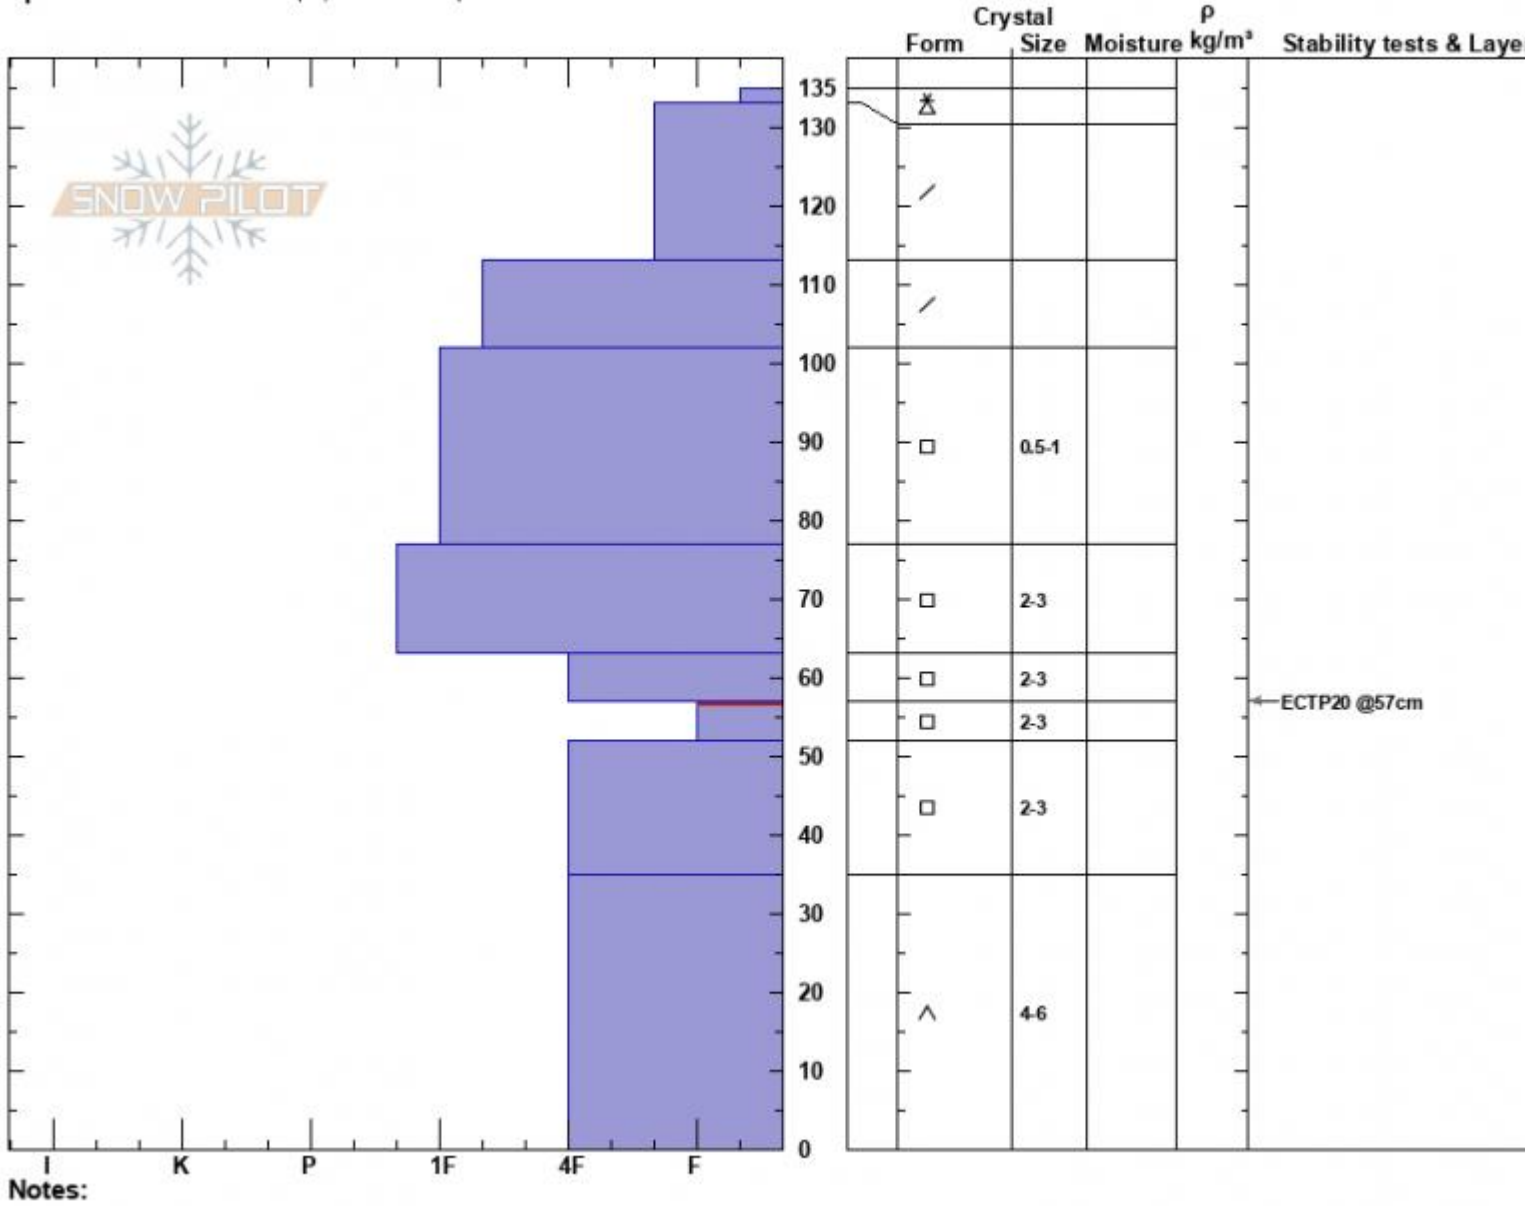

Divide Peak E. Shldr
 Gallatin Range-N
 MT
 Elevation: 9540 ft
 Aspect: 83°
 Specifics: Ski tracks on slope; We skied slope

Zach Peterson
 02/22/2024 - 2:25pm
 Co-ord: 45.40279N, -110.97024W
 Slope Angle: 26°
 Wind Loading: no

Stability: Fair
 Air Temperature:
 Sky Cover: BKN
 Precipitation: S-1
 Wind: Calm

HS:135 Layer Notes:
 PF:40 57-52cm:Problematic layer

Advisory Region
 Northern Gallatin
 Longitude
 -110.98W
 Latitude
 45.40N
 Northern Gallatin, 2024-02-22