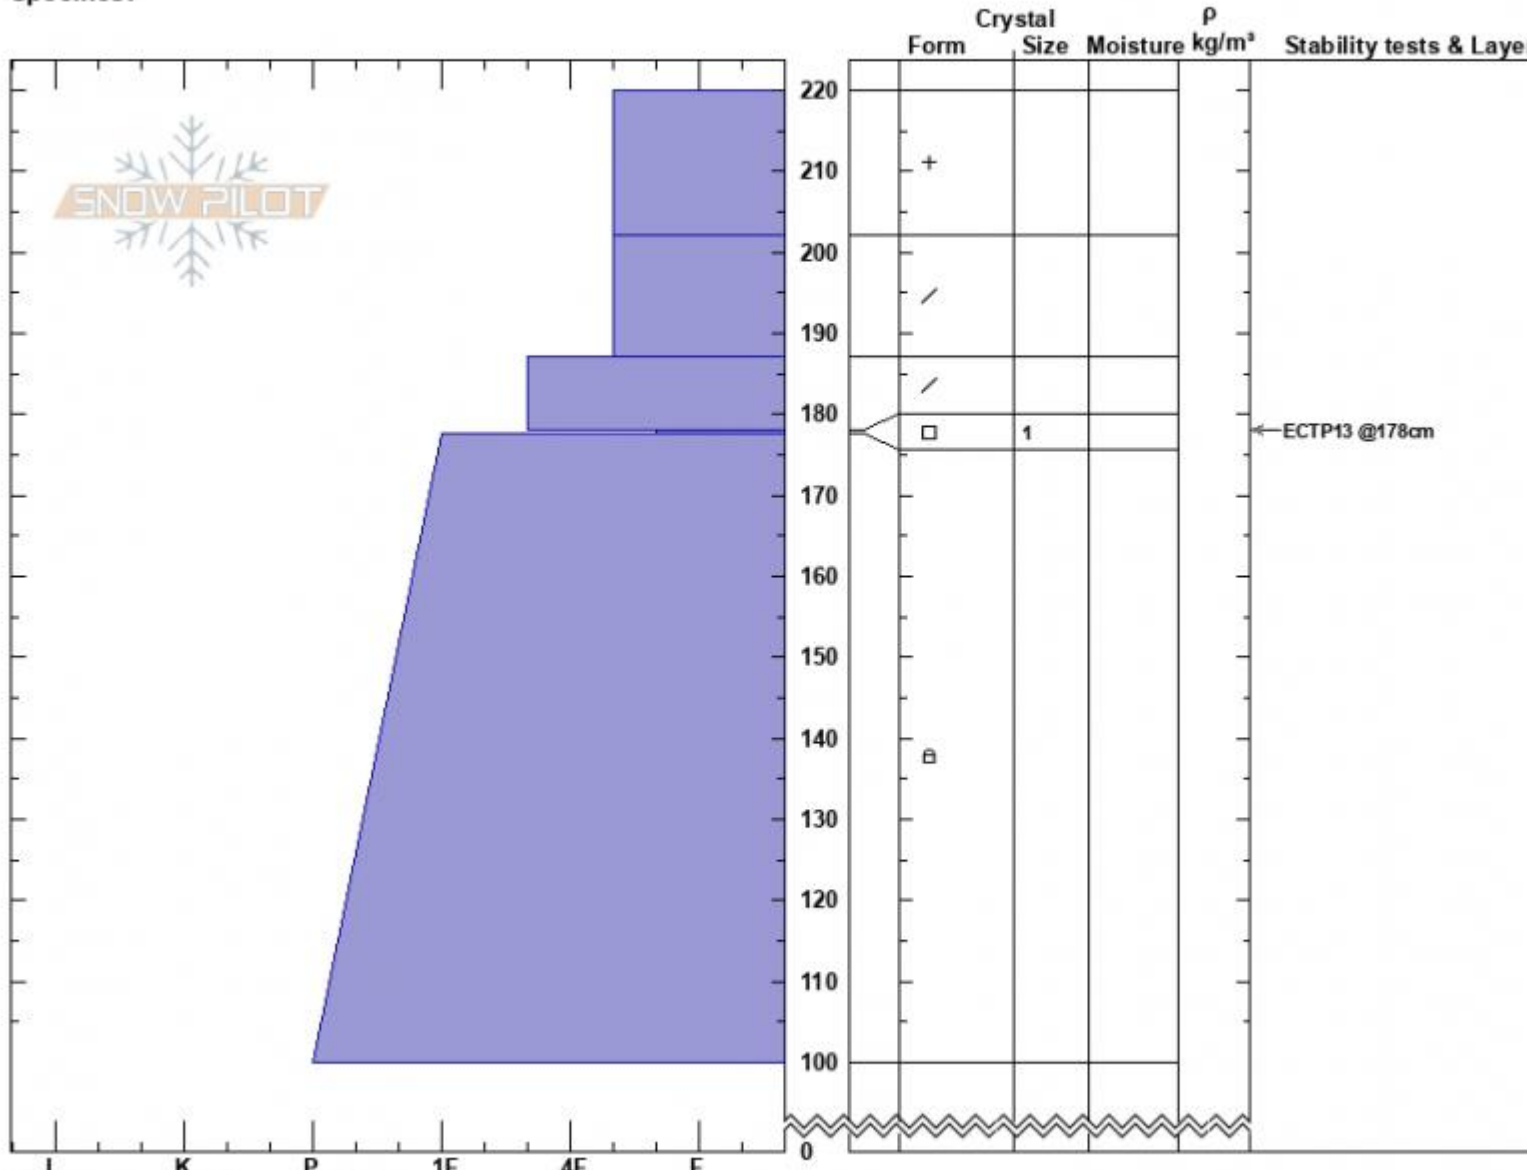

Yale Crk  
 Centennial Range  
 MT  
 Elevation: 9111 ft  
 Aspect: 75°  
 Specifics:

Alex Marienthal  
 03/01/2024 - 1:25pm  
 Co-ord: 44.55458N, -111.46592W  
 Slope Angle: 26°  
 Wind Loading: previous

Stability: Fair  
 Air Temperature: -6°C  
 Sky Cover: OVC  
 Precipitation: S2  
 Wind: W Calm

HS:220    **Layer Notes:**  
 178-177.5cm: Problematic layer

**Notes:** The top 5.5" of snow = 0.9" SWE  
 Top 8" = 1.2" SWE  
 Top 14" = 2.0" SWE (measured with Snowmetrics SWE tube)

Advisory Region  
 Island Park  
 Longitude  
 -111.44W  
 Latitude  
 44.56N  
 Island Park, 2024-03-01