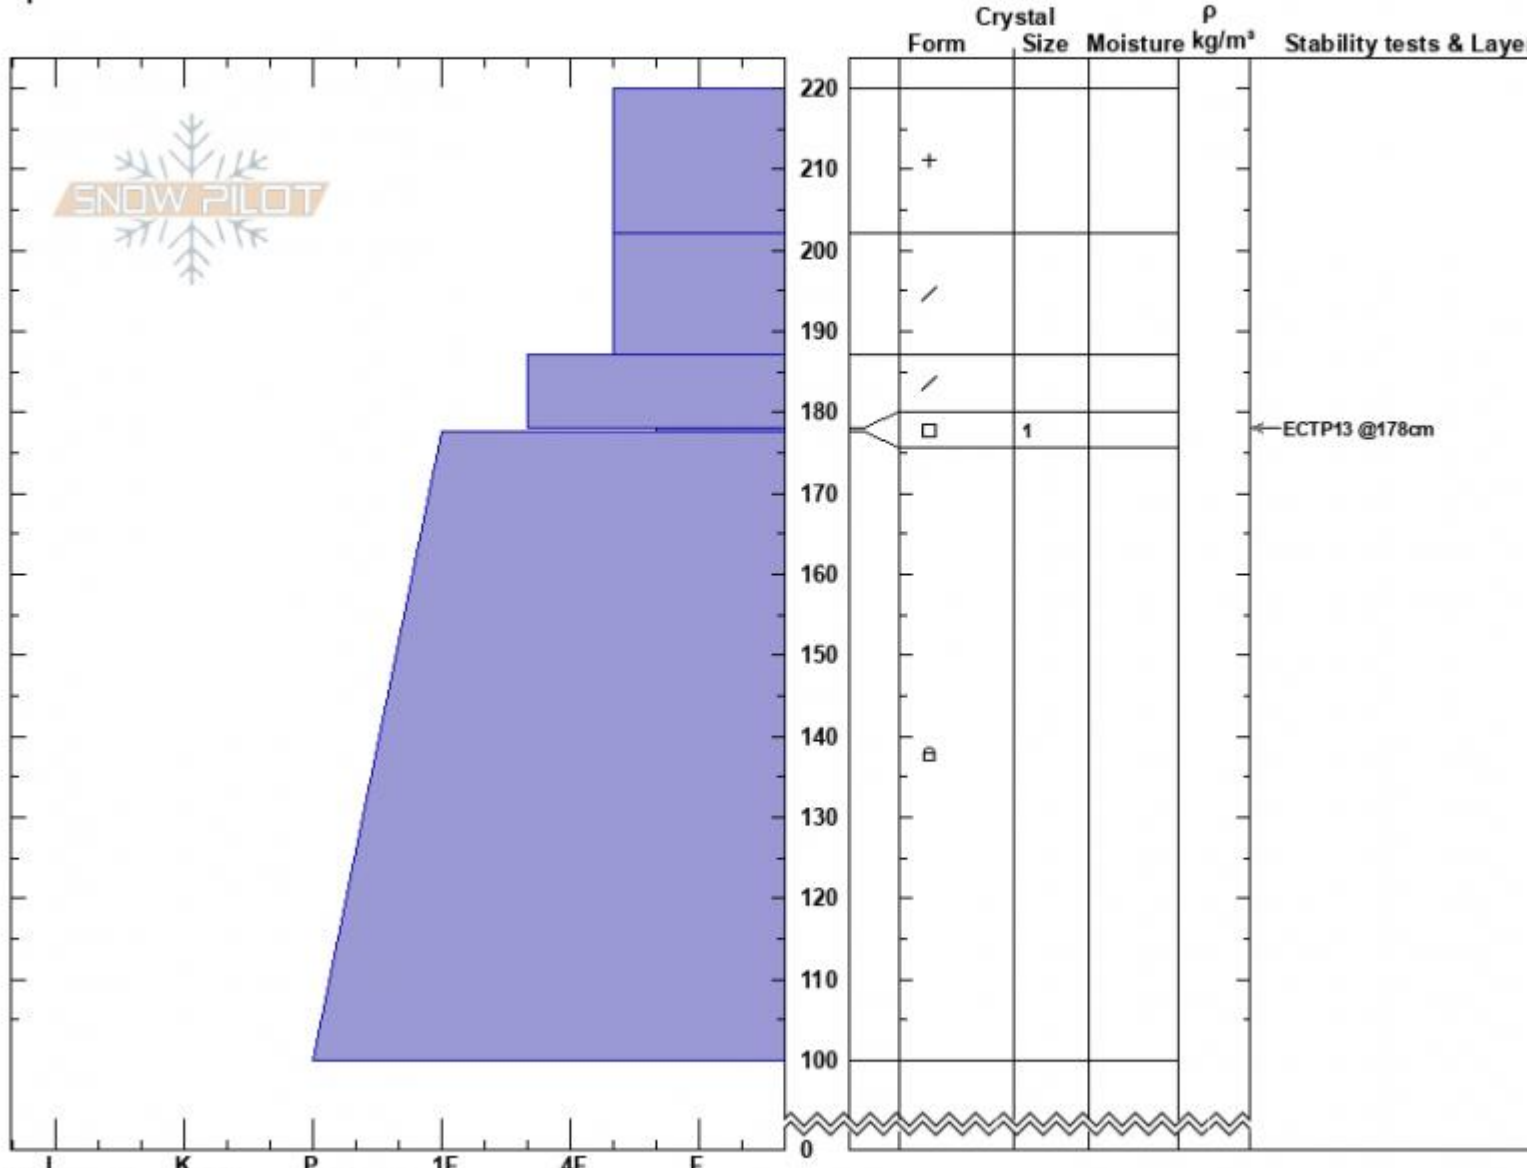

Yale Crk
 Centennial Range
 MT
 Elevation: 9111 ft
 Aspect: 75°
 Specifics:

Alex Marienthal
 03/01/2024 - 1:25pm
 Co-ord: 44.55458N, -111.46592W
 Slope Angle: 26°
 Wind Loading: previous

Stability: Fair
 Air Temperature: -6°C
 Sky Cover: OVC
 Precipitation: S2
 Wind: W Calm

HS:220 **Layer Notes:**
 178-177.5cm: Problematic layer

Notes: The top 5.5" of snow = 0.9" SWE
 Top 8" = 1.2" SWE
 Top 14" = 2.0" SWE (measured with Snowmetrics SWE tube)

Advisory Region
 Island Park
 Longitude
 -111.44W
 Latitude
 44.56N
 Island Park, 2024-03-01