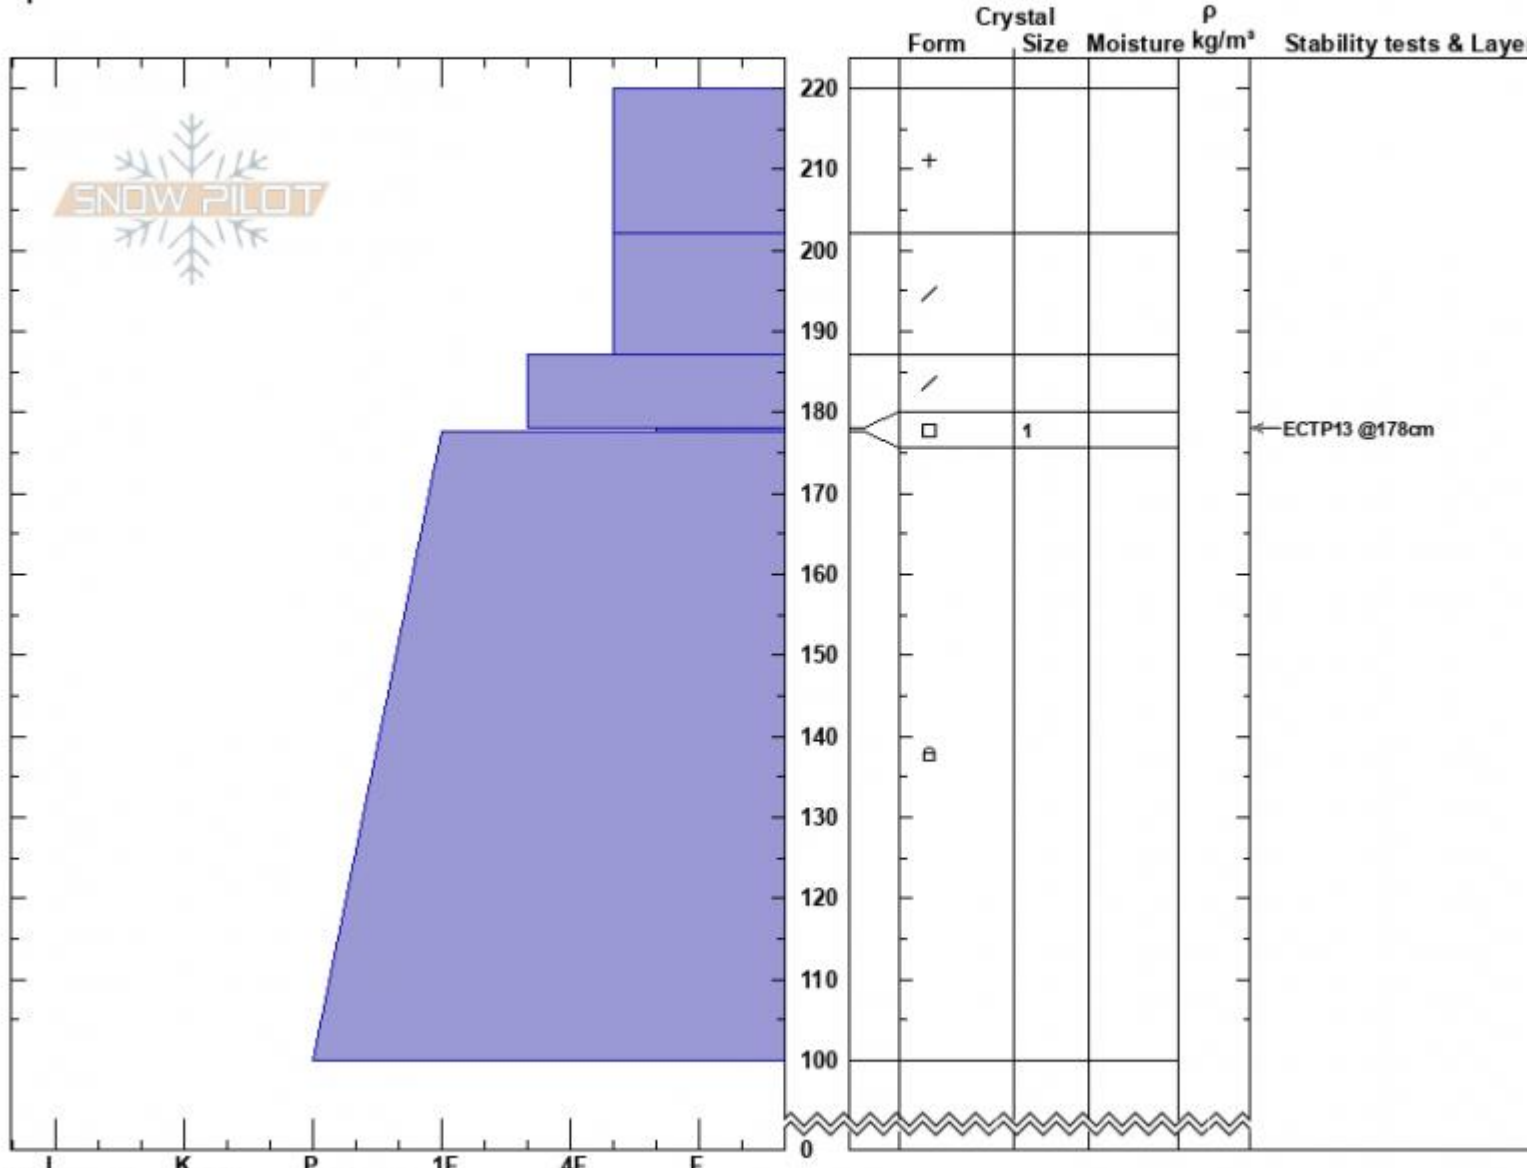

Yale Crk
 Centennial Range
 MT
 Elevation: 9111 ft
 Aspect: 75°
 Specifics:

Alex Marienthal
 03/01/2024 - 1:25pm
 Co-ord: 44.55458N, -111.46592W
 Slope Angle: 26°
 Wind Loading: previous

Stability: Fair
 Air Temperature: -6°C
 Sky Cover: OVC
 Precipitation: S2
 Wind: W Calm

HS:220 Layer Notes:
 178-177.5cm: Problematic layer

Notes: The top 5.5" of snow = 0.9" SWE
 Top 8" = 1.2" SWE
 Top 14" = 2.0" SWE (measured with Snowmetrics SWE tube)

Advisory Region
 Island Park
 Longitude
 -111.44W
 Latitude
 44.56N
 Island Park, 2024-03-01