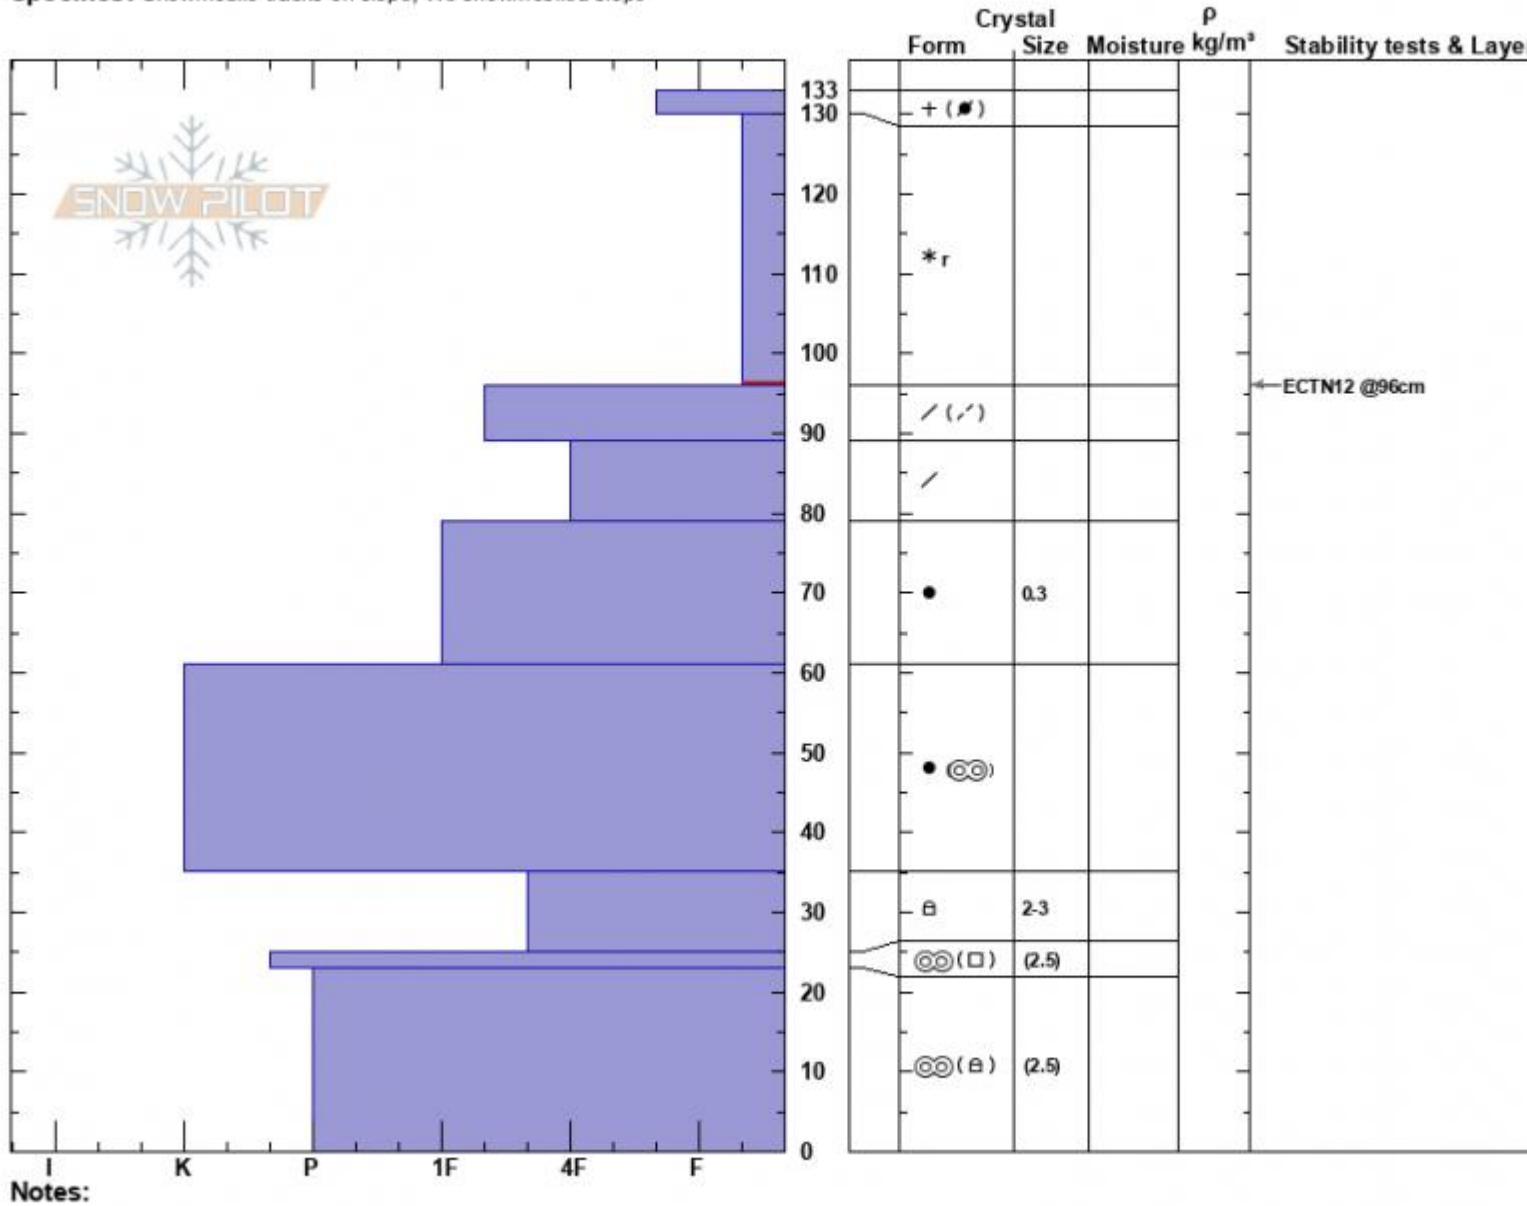

Battle Ridge Meadow
 Bridger Range
 MT
 Elevation: 7350 ft
 Aspect: 103°
 Specifics: Snowmobile tracks on slope; We snowmobiled slope

Zach Peterson
 03/03/2024 - 11:30am
 Co-ord: 45.88402N, -110.94237W
 Slope Angle: 18°
 Wind Loading: no

Stability: Fair
 Air Temperature:
 Sky Cover: FEW
 Precipitation: NO
 Wind: Calm

HS:133 Layer Notes:
 130-96cm: Problematic layer

Advisory Region
 Bridger Range
 Longitude
 -110.95W
 Latitude
 45.88N
 Bridger Range, 2024-03-03