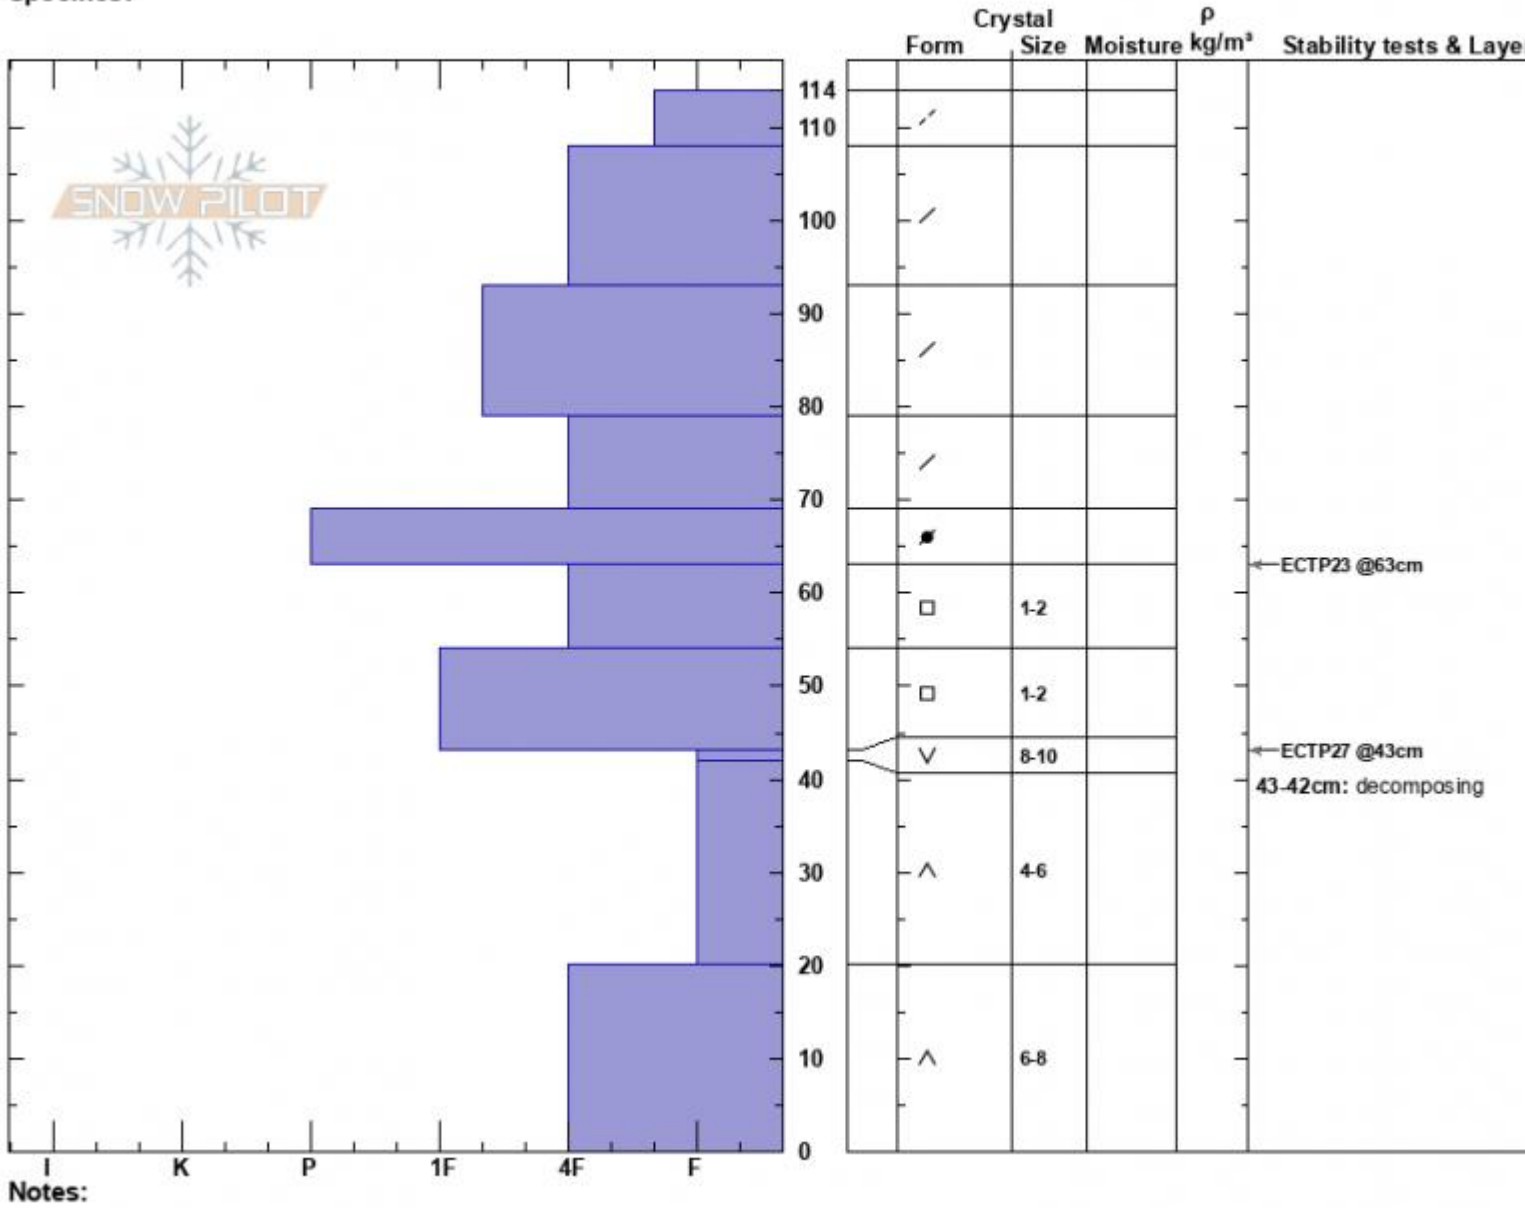

Sunlight Basin Profile
 Madison Range-S
 MT
 Elevation: 9480 ft
 Aspect: 90°
 Specifics:

Dave Zinn
 03/05/2024 - 12:00pm
 Co-ord: 44.97566N, -111.31321W
 Slope Angle: 24°
 Wind Loading: yes

Stability: Poor
 Air Temperature:
 Sky Cover: OVC
 Precipitation: S-1
 Wind: SW Moderate

HS:114
 PF:105
 Layer Notes:
 43-42cm: decomposing
 43-42cm: Problematic layer

Notes:
 Advisory Region
 Southern Madison
 Longitude
 -111.31W
 Latitude
 44.97N
 Southern Madison, 2024-03-06