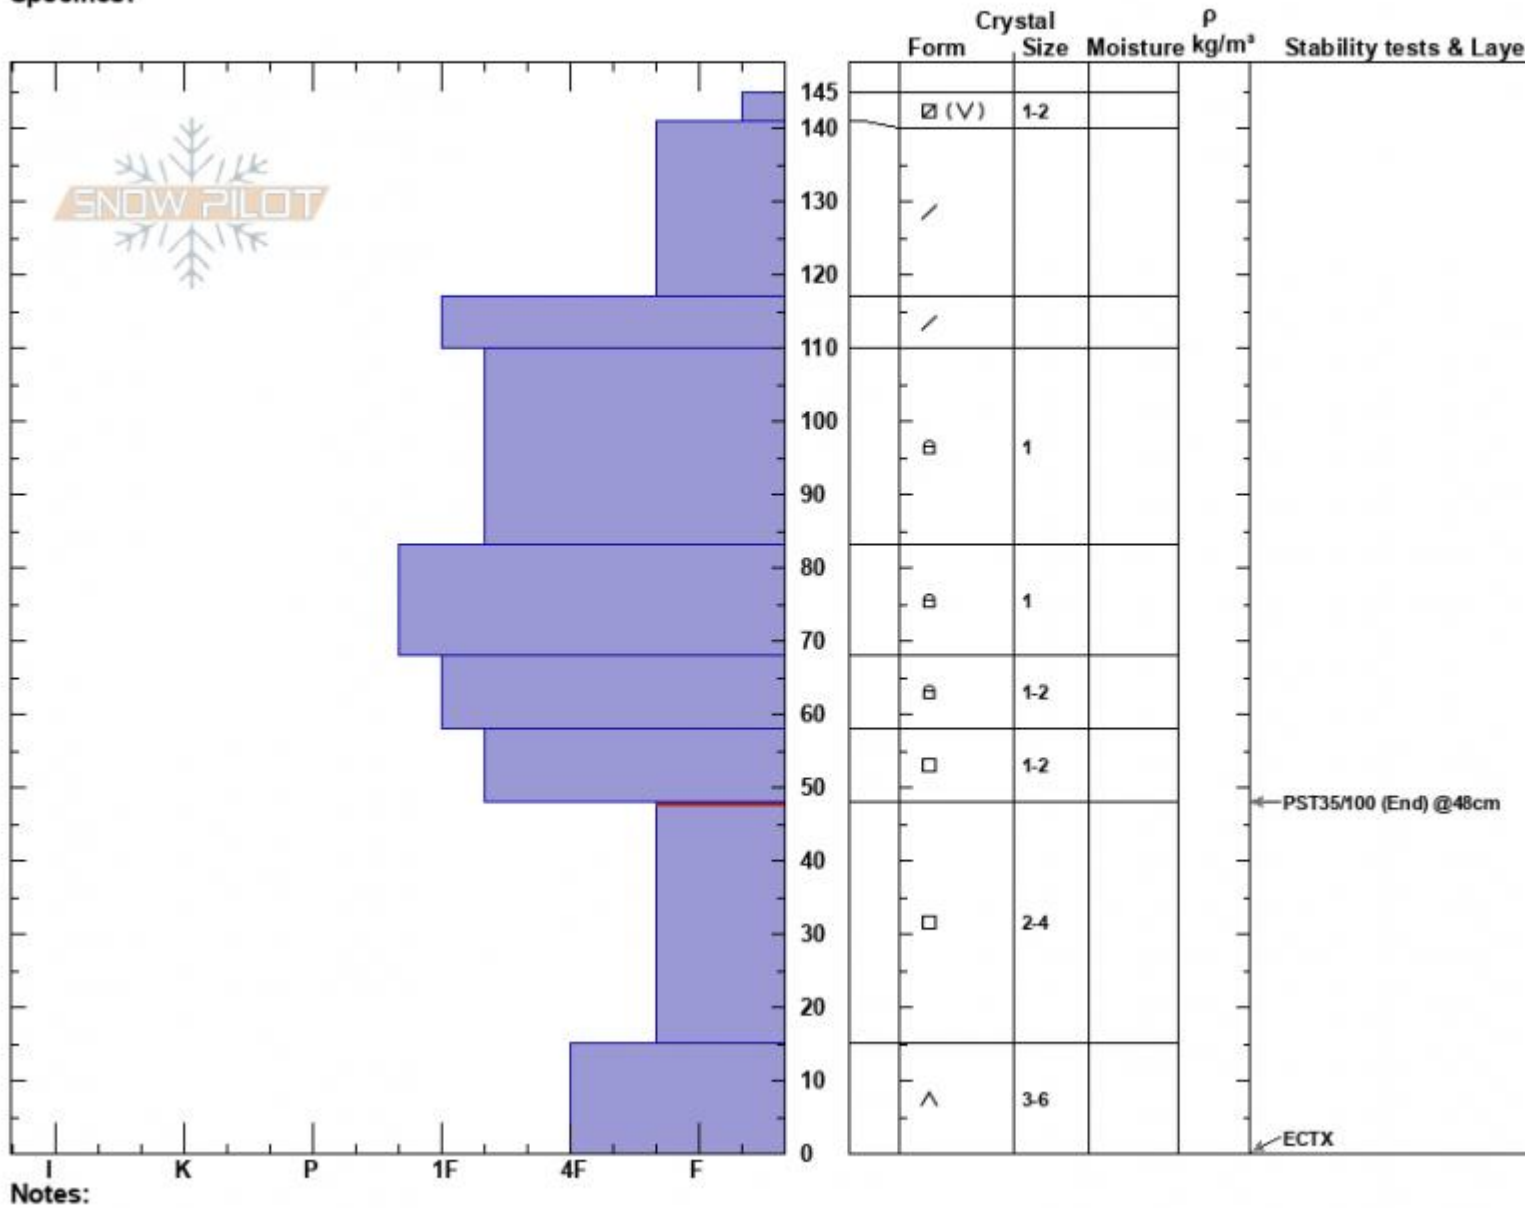

Trapper Ridge Profile
 Lionhead Range
 MT
 Elevation: 8590 ft
 Aspect: 10°
 Specifics:

Dave Zinn
 03/10/2024 - 12:30pm
 Co-ord: 44.84383N, -111.34109W
 Slope Angle: 26°
 Wind Loading: no

Stability: Good
 Air Temperature:
 Sky Cover: CLR
 Precipitation: NO
 Wind: SW Moderate

HS:145
 PF:60
 PS:20
 Layer Notes:
 48-15cm:Problematic layer

Notes:
 Advisory Region
 Lionhead Range
 Longitude
 -111.34W
 Latitude
 44.84N
 Lionhead Range, 2024-03-10