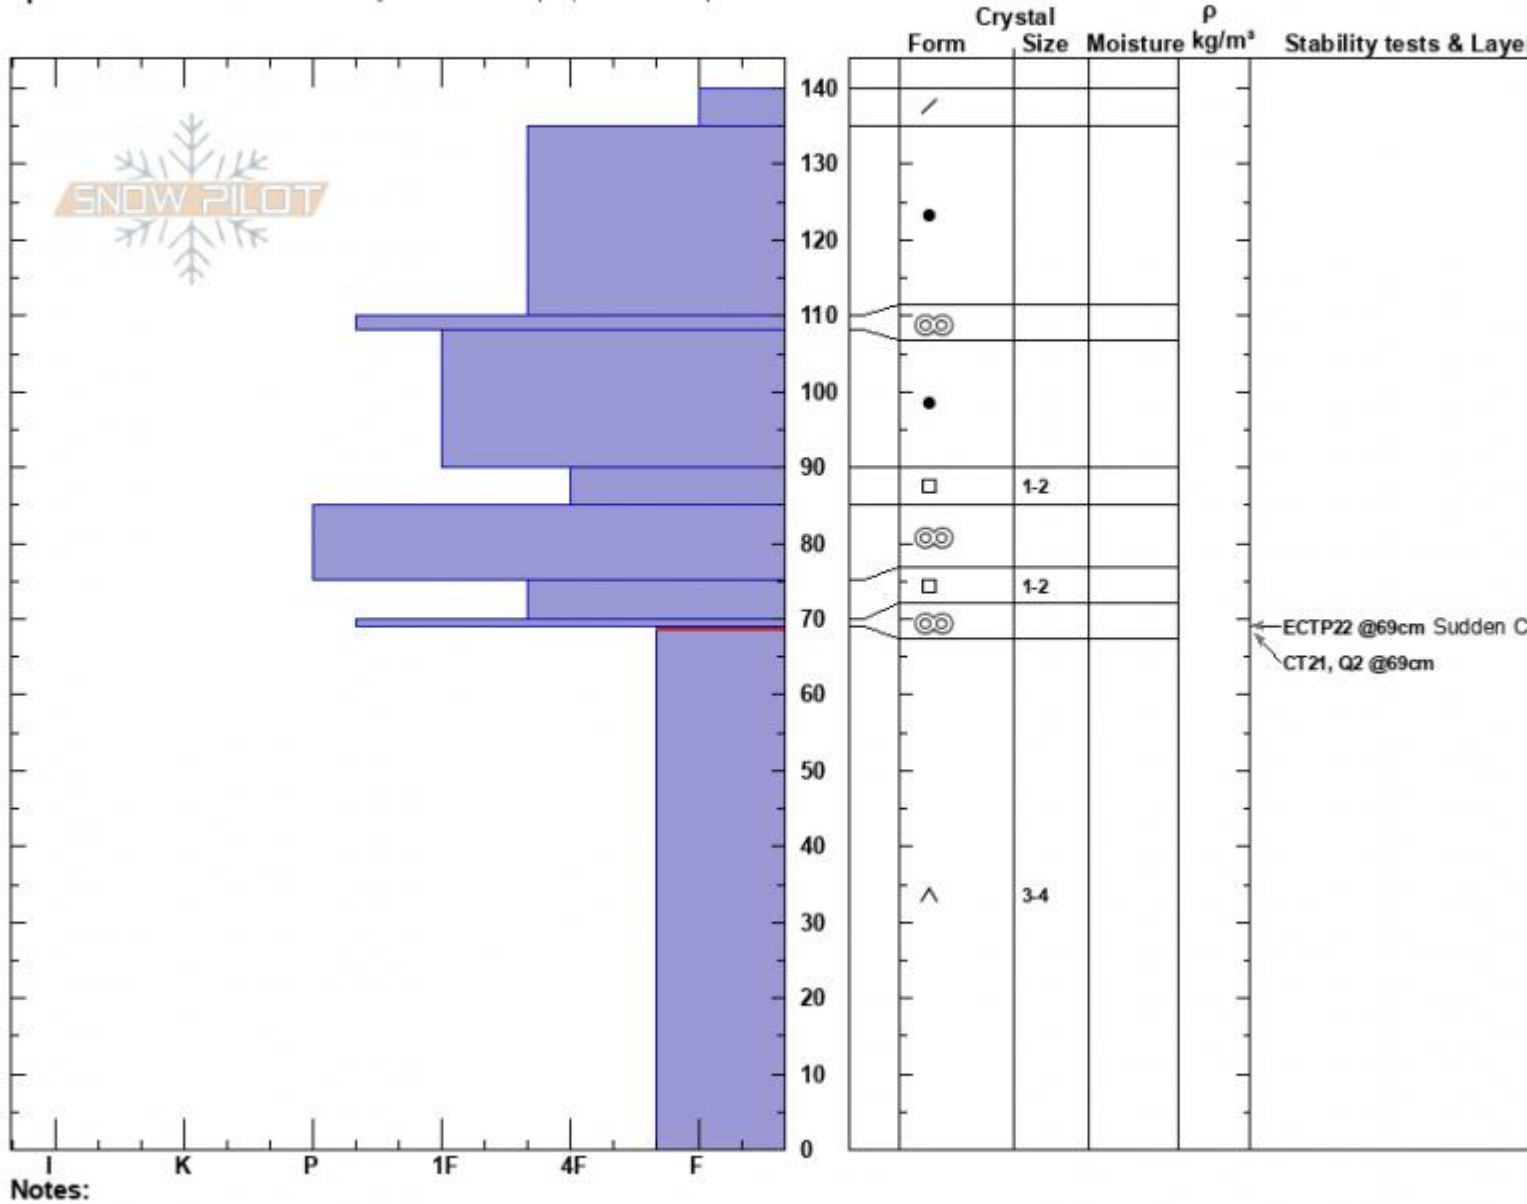

Love Chutes
 Bridger Range
 MT
 Elevation: 7551 ft
 Aspect: 337°
 Specifics: Recent avalanche activity on different slopes; We skied slope

Jackson Negri
 03/16/2024 - 10:10am
 Co-ord: 45.92795N, -110.96519W
 Slope Angle: 27°
 Wind Loading: no

Stability:
 Air Temperature:
 Sky Cover: CLR
 Precipitation: NO
 Wind:

HS:140 Layer Notes:
 69-0cm: Problematic layer

Advisory Region
 Bridger Range
 Longitude
 -110.97W

Latitude

46.93N

Bridger Range, 2024-03-17