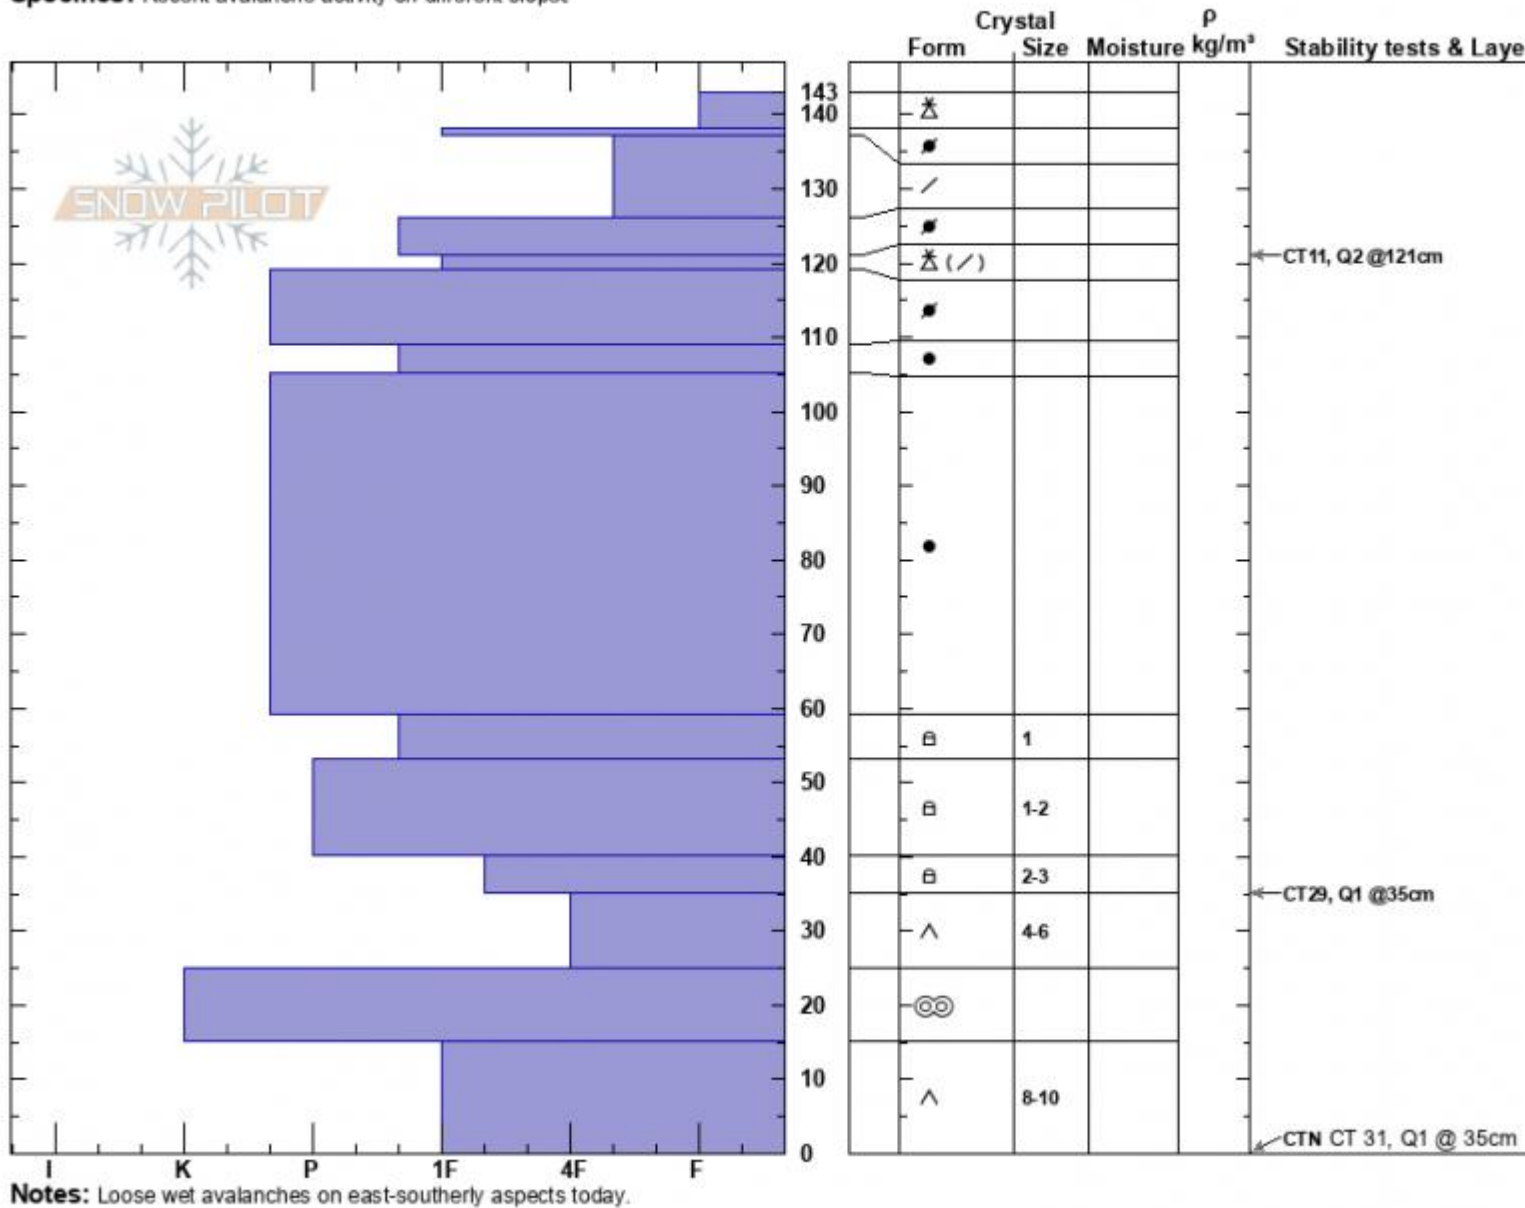

Frazier Basin  
 Bridger Range  
 MT  
 Elevation: 8490 ft  
 Aspect: 0°  
 Specifics: Recent avalanche activity on different slopes

Alex Marienthal  
 03/16/2024 - 12:30pm  
 Co-ord: 45.92192N, -110.97307W  
 Slope Angle: 28°  
 Wind Loading:

Stability: Good  
 Air Temperature:  
 Sky Cover: FEW  
 Precipitation: NO  
 Wind: Calm

HS:143 Layer Notes:  
 35-25cm: Problematic layer

Advisory Region  
 Bridger Range  
 Longitude  
 -110.98W  
 Latitude  
 45.92N  
 Bridger Range, 2024-03-16