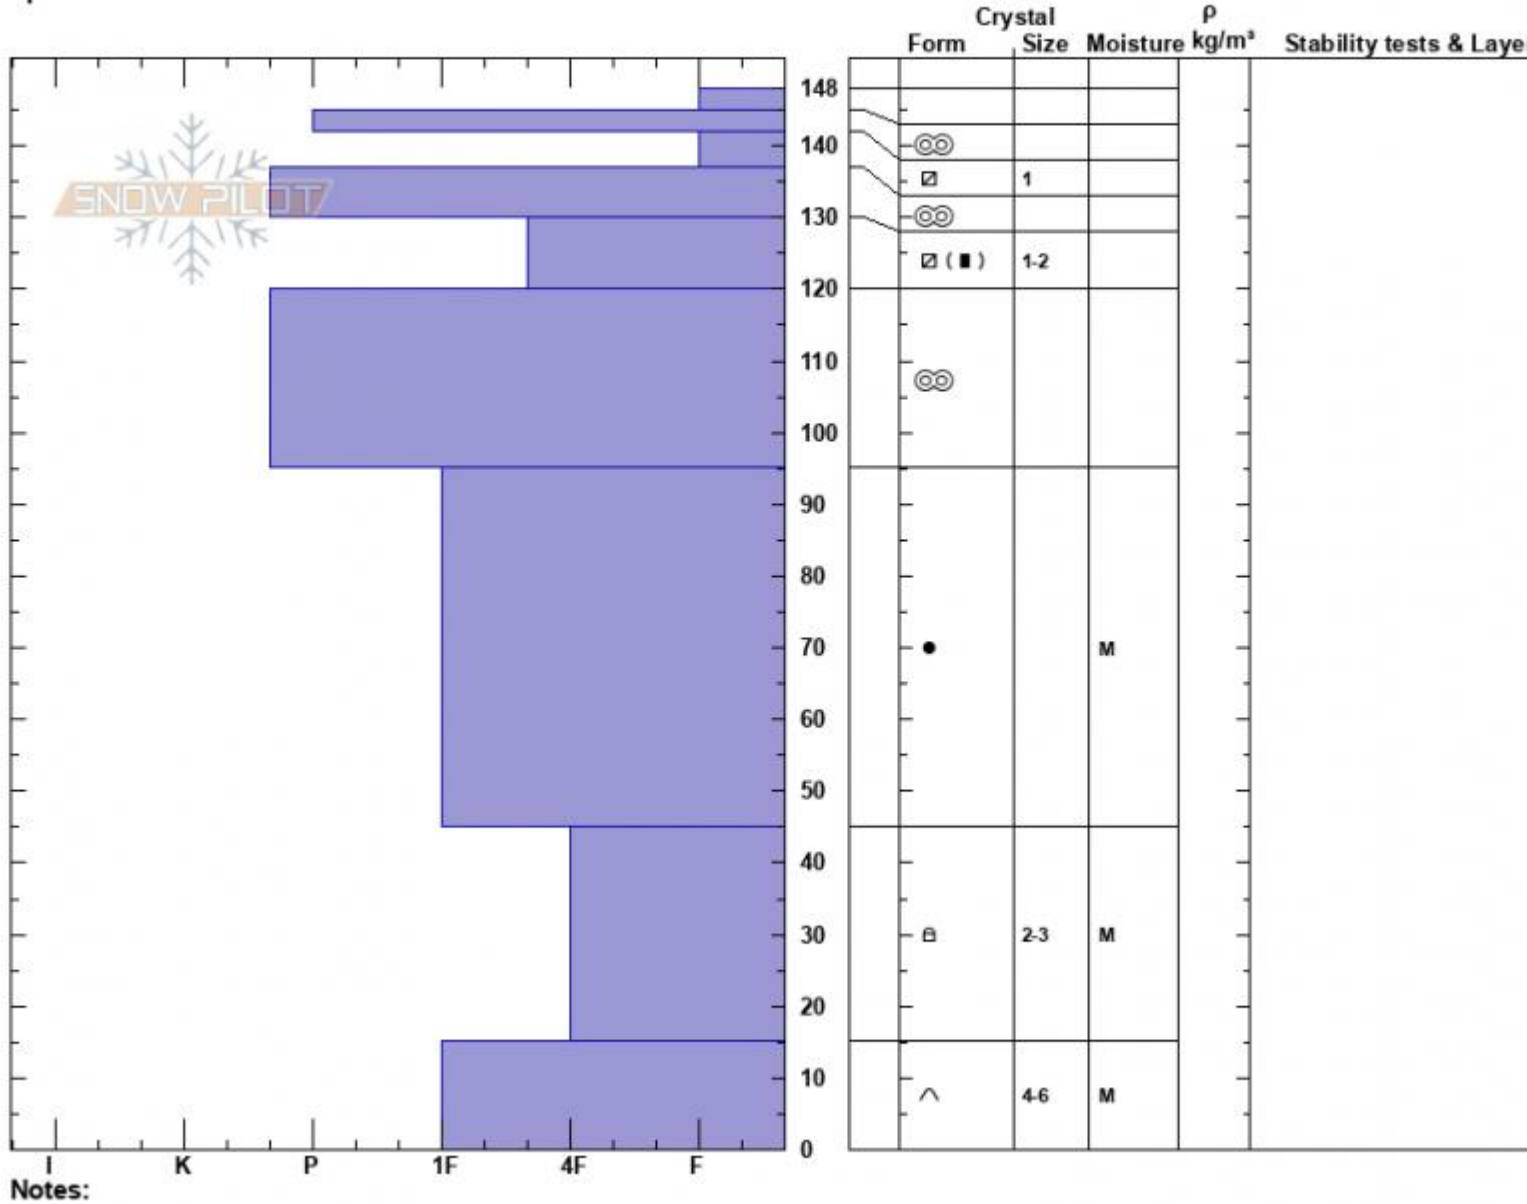

Wilderness Boundary
 Madison Range-S
 MT
 Elevation: 8800 ft
 Aspect: 250°
 Specifics:

Dave Zinn
 03/26/2024 - 11:00am
 Co-ord: 44.97682N, -111.35901W
 Slope Angle: 20°
 Wind Loading: no

Stability: Good
 Air Temperature:
 Sky Cover: SCT
 Precipitation: S-1
 Wind: Calm

HS:148
 PF:15
 Layer Notes:

Notes:
 Advisory Region
 Southern Madison
 Longitude
 -111.27W
 Latitude
 45.06N
 Southern Madison, 2024-03-26