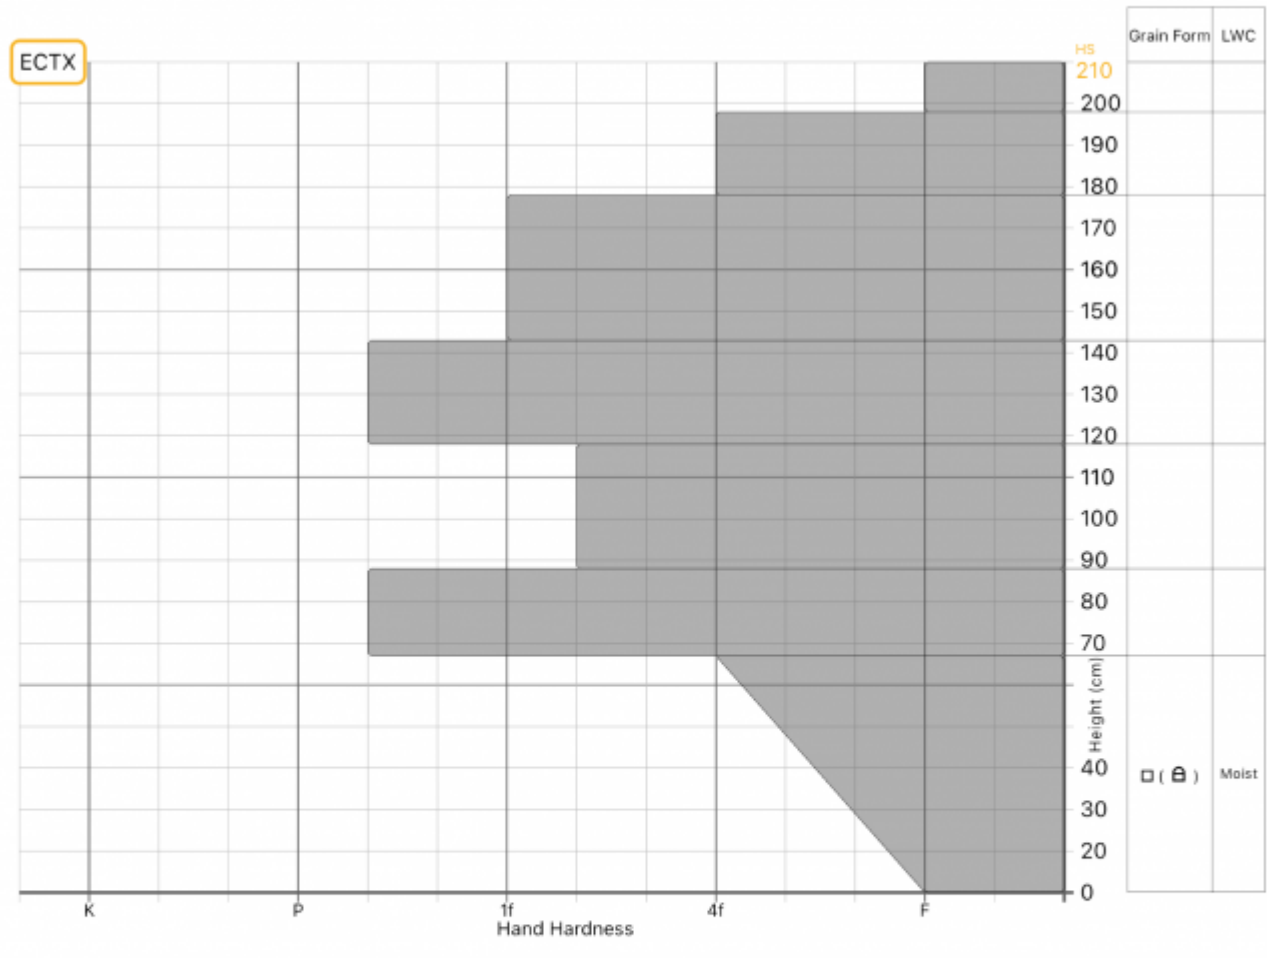

Profile Name: Republic Creek

General
 🕒 Date: 2024-03-24 14:13:00.000
 👤 Observer: Joe Trovato
 🏠 Org: Propagation Labs

Location
 📍 Elevation: 9536ft
 🌬️ Aspect: W
 📐 Slope: 27°
 📍 Lat/Lng: 44.9853,-109.9270

Weather
 🌡️ Air Temperature: ?
 ☁️ Sky Cover: ?
 ❄️ Precipitation: ?
 🌬️ Wind: ?
 🌀 Blowing Snow: ?

Snow Conditions
 📏 Total Snow Depth (HS): 210cm
 ❄️ Surface Grain: ?
 🚶 Foot Pen: ?
 🛷 Ski Pen: ?

Notes:

Advisory Region
 Cooke City
 Longitude
 -109.94W
 Latitude
 44.99N
 Cooke City, 2024-03-27