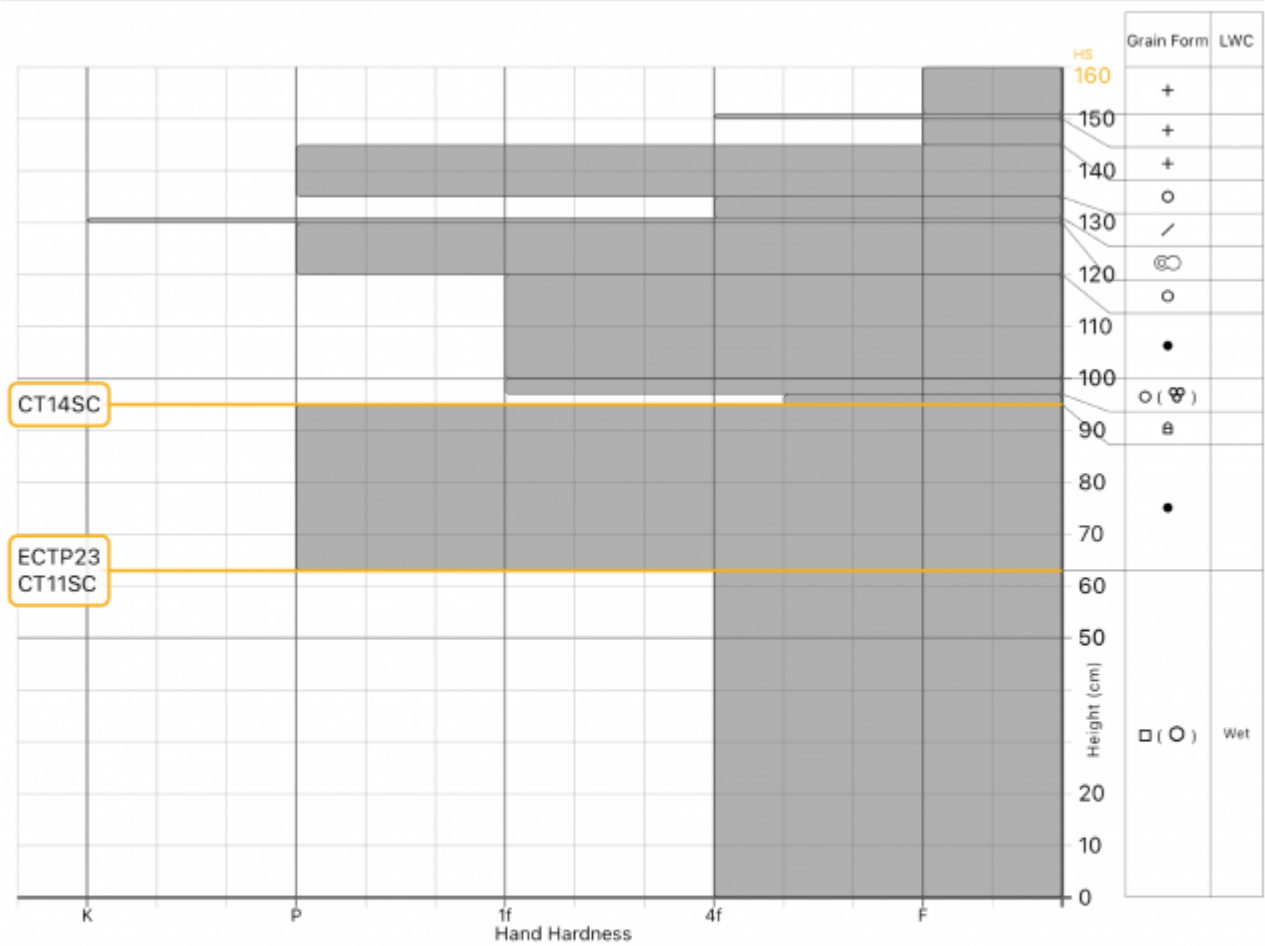

Profile Name: **Lower Henderson**

**General**

🕒 Date: 2024-03-24 13:08:18.000  
 👤 Observer: **Garrett Harmsen**  
 🏠 Org: **Propagation Labs**

**Location**

📍 Elevation: **9388ft**  
 🌐 Aspect: **SE**  
 📐 Slope: **26°**  
 📍 Lat/Lng: **45.0448,-109.9253**

**Weather**

🌡️ Air Temperature: ?  
 ☁️ Sky Cover: ?  
 ❄️ Precipitation: ?  
 🌬️ Wind: ?  
 🌨️ Blowing Snow: ?

**Snow Conditions**

📏 Total Snow Depth (HS): **160cm**  
 🌿 Surface Grain: ?  
 🦶 Foot Pen: ?  
 🛷 Ski Pen: ?

Notes: CT11SC: was a deep tap test not ct., relatively shallow location - nearby snowpack 170-190cm deep

MANUAL SNOW PROFILE

Advisory Region  
 Cooke City  
 Longitude  
 -109.95W  
 Latitude  
 45.05N  
 Cooke City, 2024-03-27