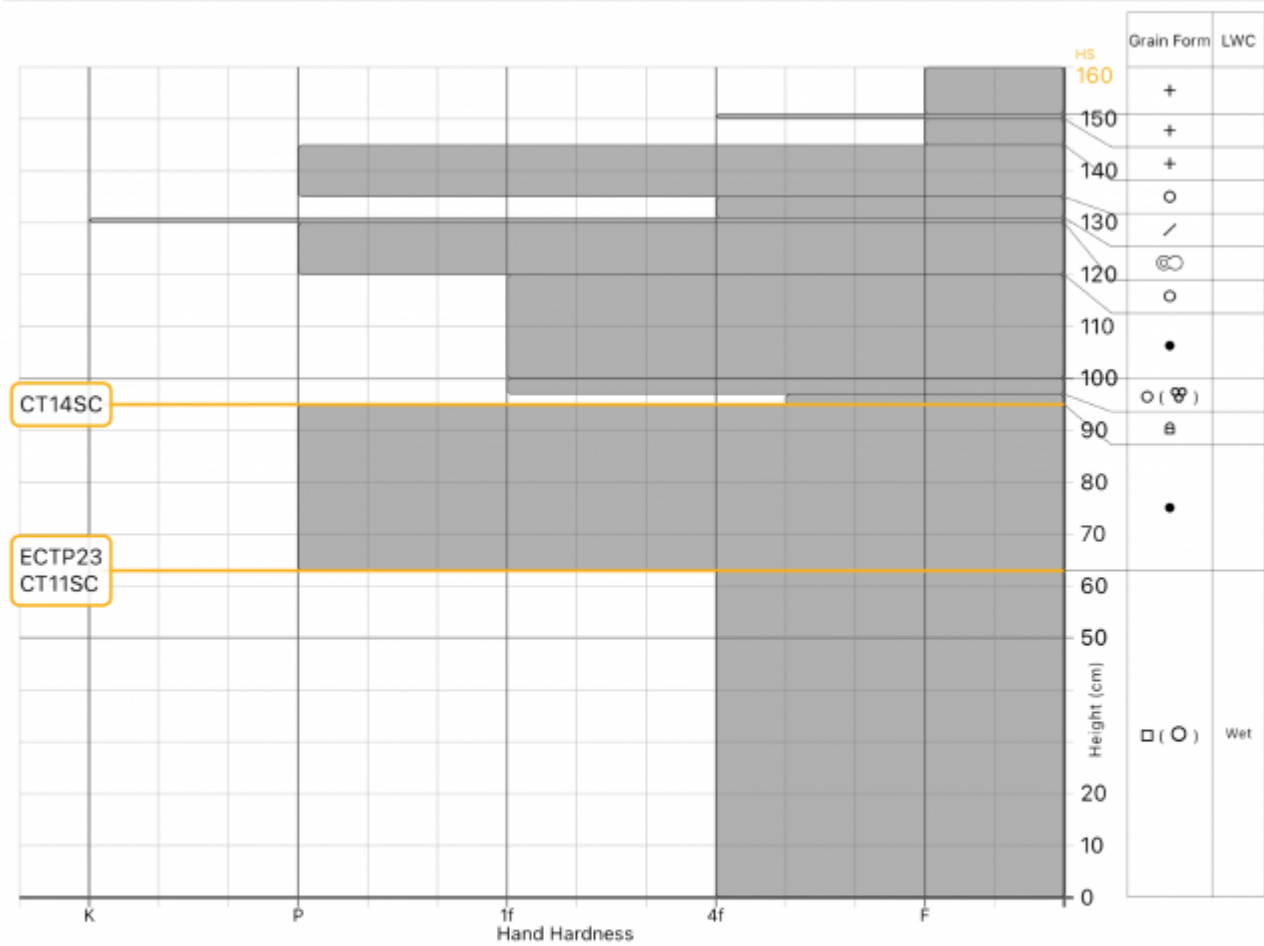

Profile Name: **Lower Henderson**

**General**

🕒 Date: 2024-03-24 13:08:18.000  
 👤 Observer: **Garrett Harmsen**  
 🏠 Org: **Propagation Labs**

**Location**

📍 Elevation: **9388ft**  
 🌐 Aspect: **SE**  
 📐 Slope: **26°**  
 📍 Lat/Lng: **45.0448,-109.9253**

**Weather**

🌡️ Air Temperature: ?  
 ☁️ Sky Cover: ?  
 ❄️ Precipitation: ?  
 🌬️ Wind: ?  
 🌨️ Blowing Snow: ?

**Snow Conditions**

📏 Total Snow Depth (HS): **160cm**  
 🌿 Surface Grain: ?  
 🦶 Foot Pen: ?  
 🛷 Ski Pen: ?

Notes: CT11SC: was a deep tap test not ct., relatively shallow location - nearby snowpack 170-190cm deep

MANUAL SNOW PROFILE

Advisory Region  
 Cooke City  
 Longitude  
 -109.95W  
 Latitude  
 45.05N  
 Cooke City, 2024-03-27