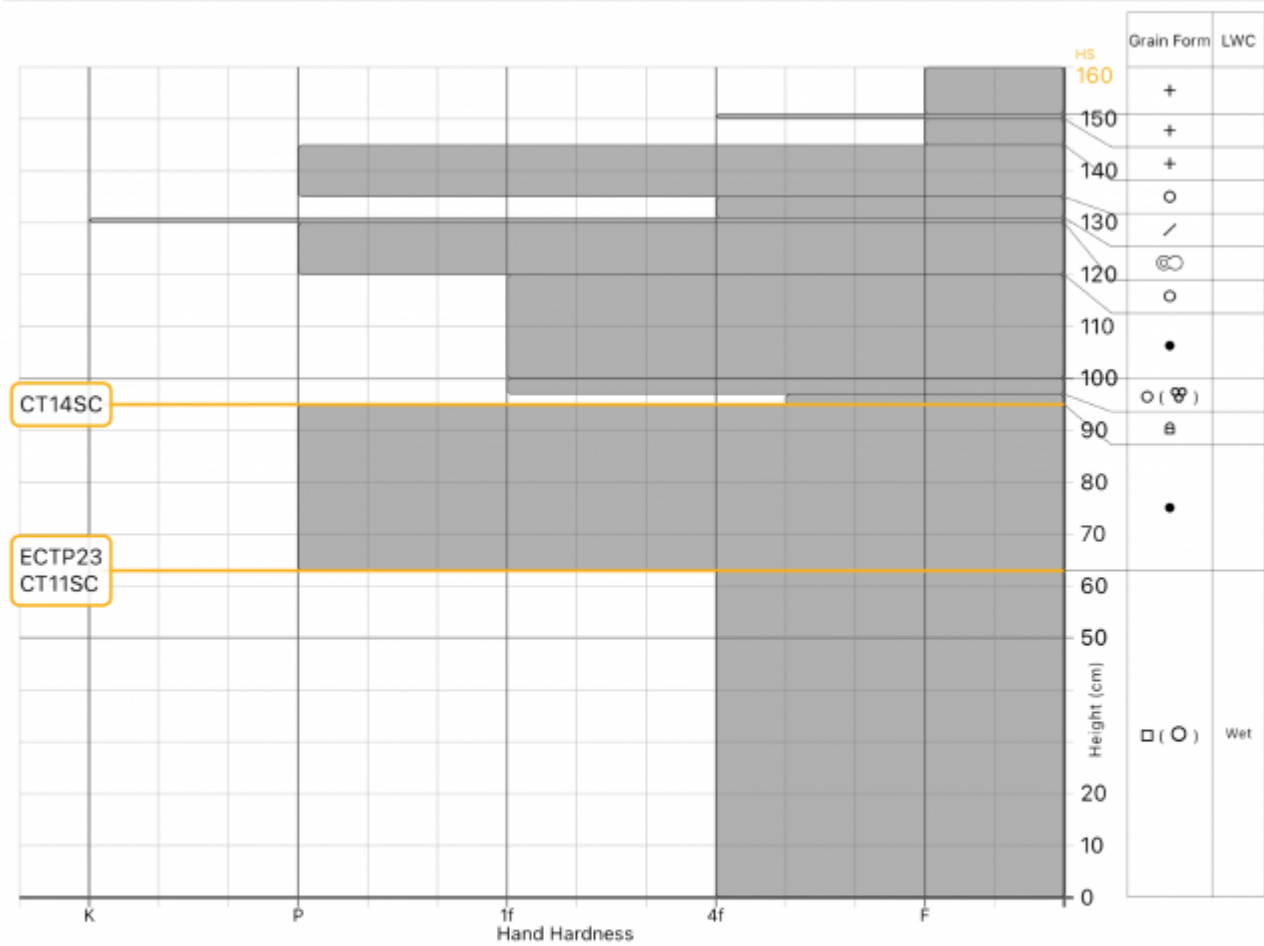

Profile Name: **Lower Henderson**

General

🕒 Date: 2024-03-24 13:08:18.000
 👤 Observer: **Garrett Harmsen**
 🏠 Org: **Propagation Labs**

Location

📍 Elevation: **9388ft**
 🌐 Aspect: **SE**
 📐 Slope: **26°**
 📍 Lat/Lng: **45.0448,-109.9253**

Weather

🌡️ Air Temperature: ?
 ☁️ Sky Cover: ?
 ❄️ Precipitation: ?
 🌬️ Wind: ?
 🌨️ Blowing Snow: ?

Snow Conditions

📏 Total Snow Depth (HS): **160cm**
 🌿 Surface Grain: ?
 🦶 Foot Pen: ?
 🛷 Ski Pen: ?

Notes: CT11SC: was a deep tap test not ct., relatively shallow location - nearby snowpack 170-190cm deep

MANUAL SNOW PROFILE

Advisory Region
 Cooke City
 Longitude
 -109.95W
 Latitude
 45.05N
 Cooke City, 2024-03-27