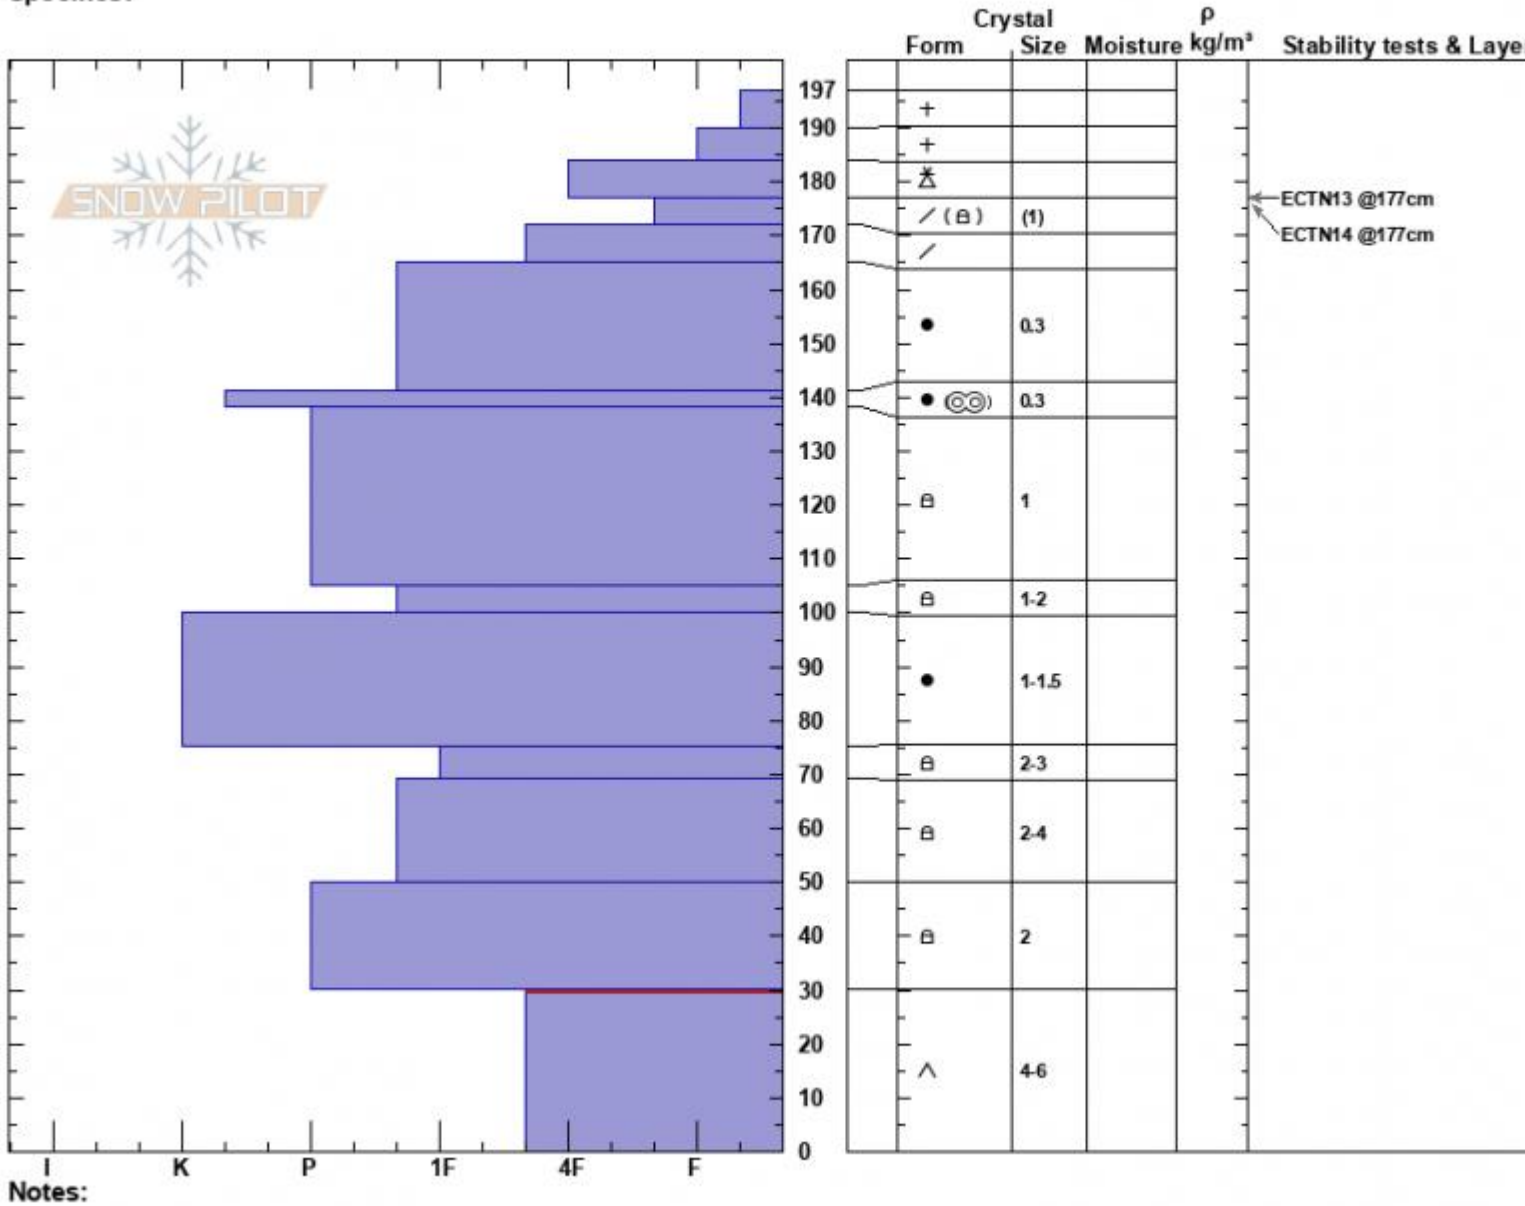

First Yellow Mule  
 Madison Range-N  
 MT  
 Elevation: 9400 ft  
 Aspect: 11°  
 Specifics:

Zach Peterson  
 03/24/2024 - 11:10am  
 Co-ord: 45.17495N, -111.37992W  
 Slope Angle: 12°  
 Wind Loading: yes

Stability: Good  
 Air Temperature:  
 Sky Cover: OVC  
 Precipitation: S-1  
 Wind: N Light Breeze

HS:197  
 PF:35  
 Layer Notes:  
 30-0cm: Problematic layer

Notes:  
 Advisory Region  
 Northern Madison  
 Longitude  
 -111.38W  
 Latitude  
 45.17N  
 Northern Madison, 2024-03-24