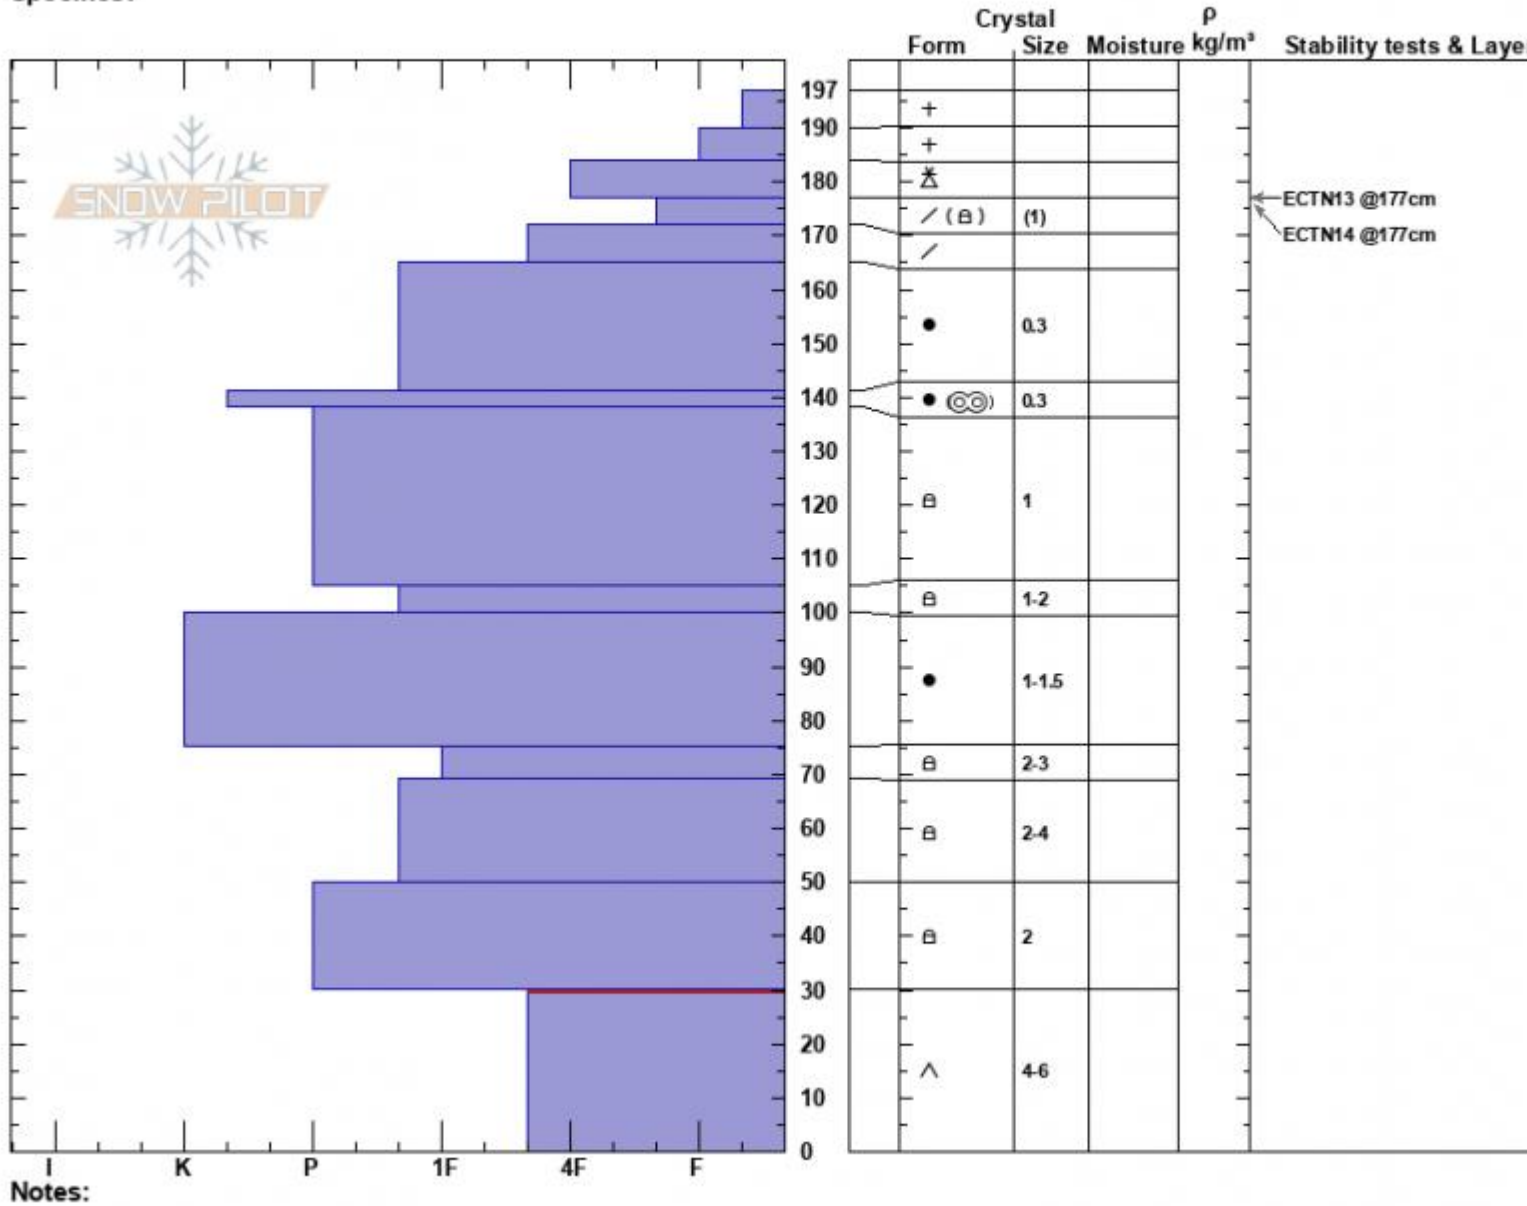

First Yellow Mule  
 Madison Range-N  
 MT  
 Elevation: 9400 ft  
 Aspect: 11°  
 Specifics:

Zach Peterson  
 03/24/2024 - 11:10am  
 Co-ord: 45.17495N, -111.37992W  
 Slope Angle: 12°  
 Wind Loading: yes

Stability: Good  
 Air Temperature:  
 Sky Cover: OVC  
 Precipitation: S-1  
 Wind: N Light Breeze

HS:197  
 PF:35  
 Layer Notes:  
 30-0cm: Problematic layer

Notes:  
 Advisory Region  
 Northern Madison  
 Longitude  
 -111.38W  
 Latitude  
 45.17N  
 Northern Madison, 2024-03-24