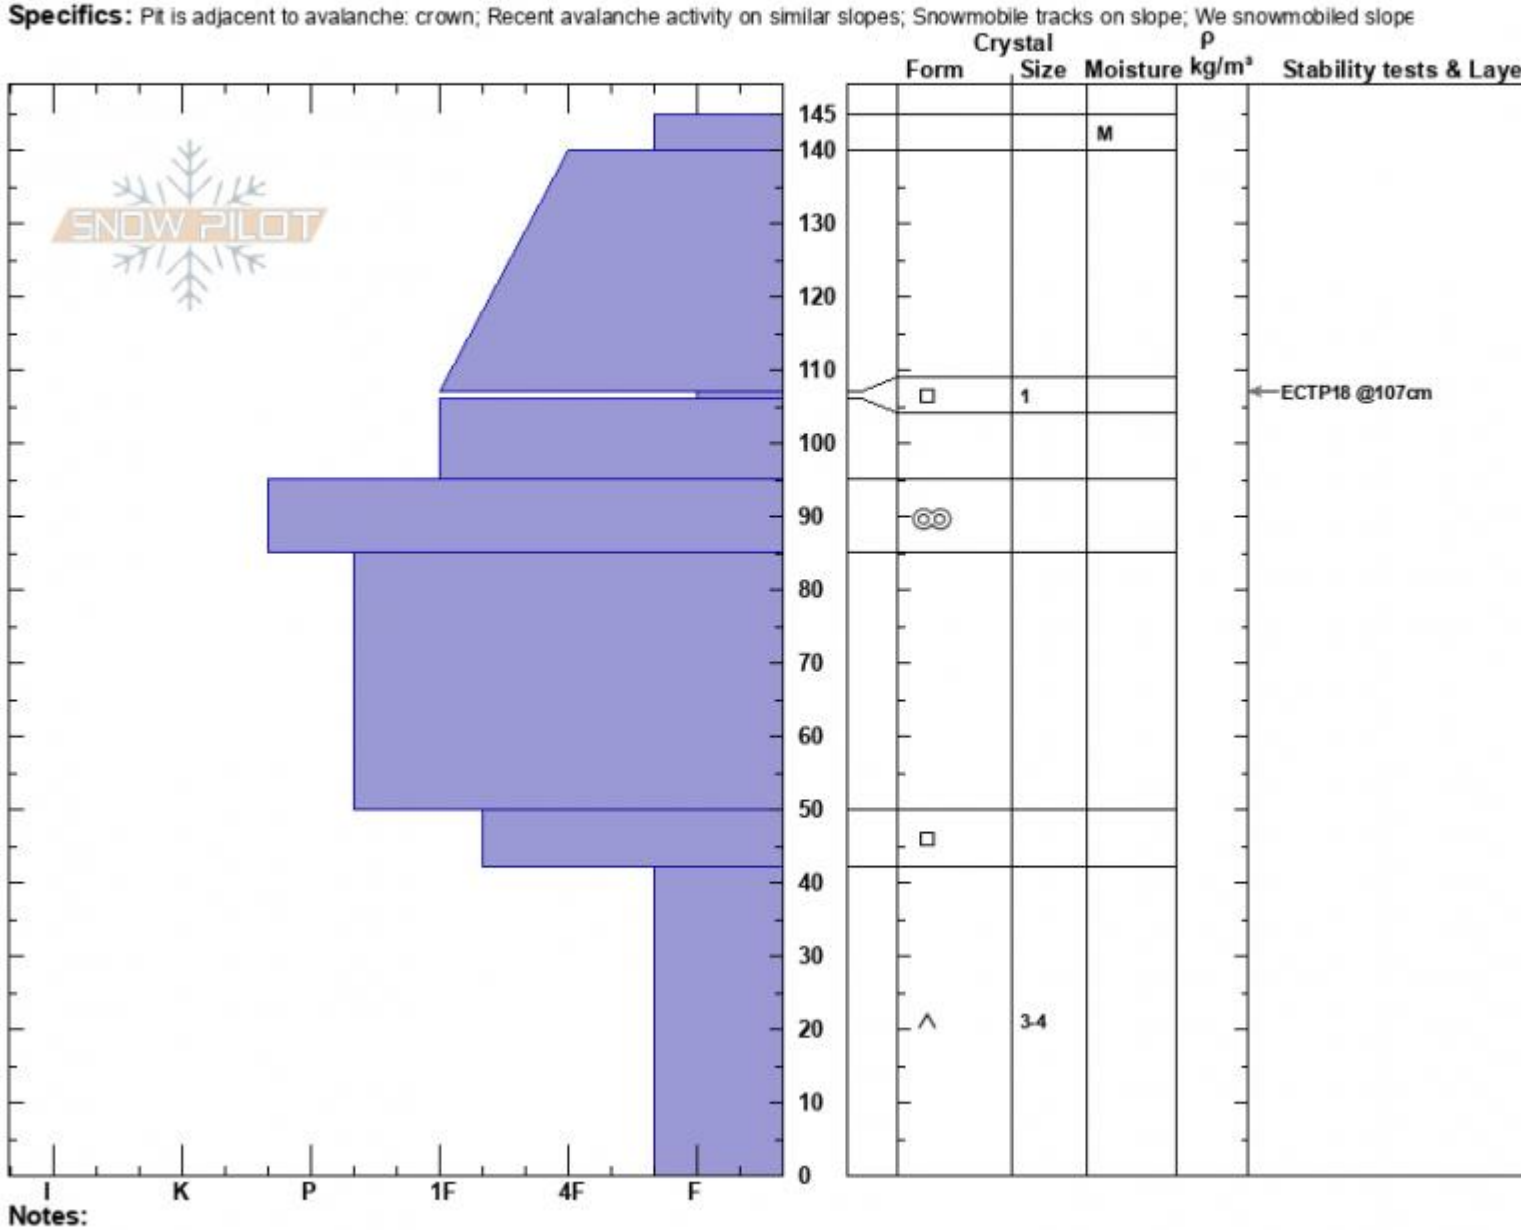

Targhee Creek
 Lionhead Range
 MT
 Elevation: 9600 ft
 Aspect: 75°
 Specifics: Pit is adjacent to avalanche: crown; Recent avalanche activity on similar slopes; Snowmobile tracks on slope; We snowmobiled slope

Ian Hoyer
 04/02/2024 - 12:00pm
 Co-ord: 44.75039N, -111.39098W
 Slope Angle: 31°
 Wind Loading: no

Stability: Fair
 Air Temperature:
 Sky Cover: CLR
 Precipitation: NO
 Wind: Calm

HS:145
 PF:30
 Layer Notes: 107-106cm:Problematic layer

Notes:

Advisory Region
 Lionhead Range
 Longitude
 -111.32W
 Latitude
 44.71N
 Avalanche Details: [Snowmo triggered small slide at Lionhead](#)
 Lionhead Range, 2024-04-02