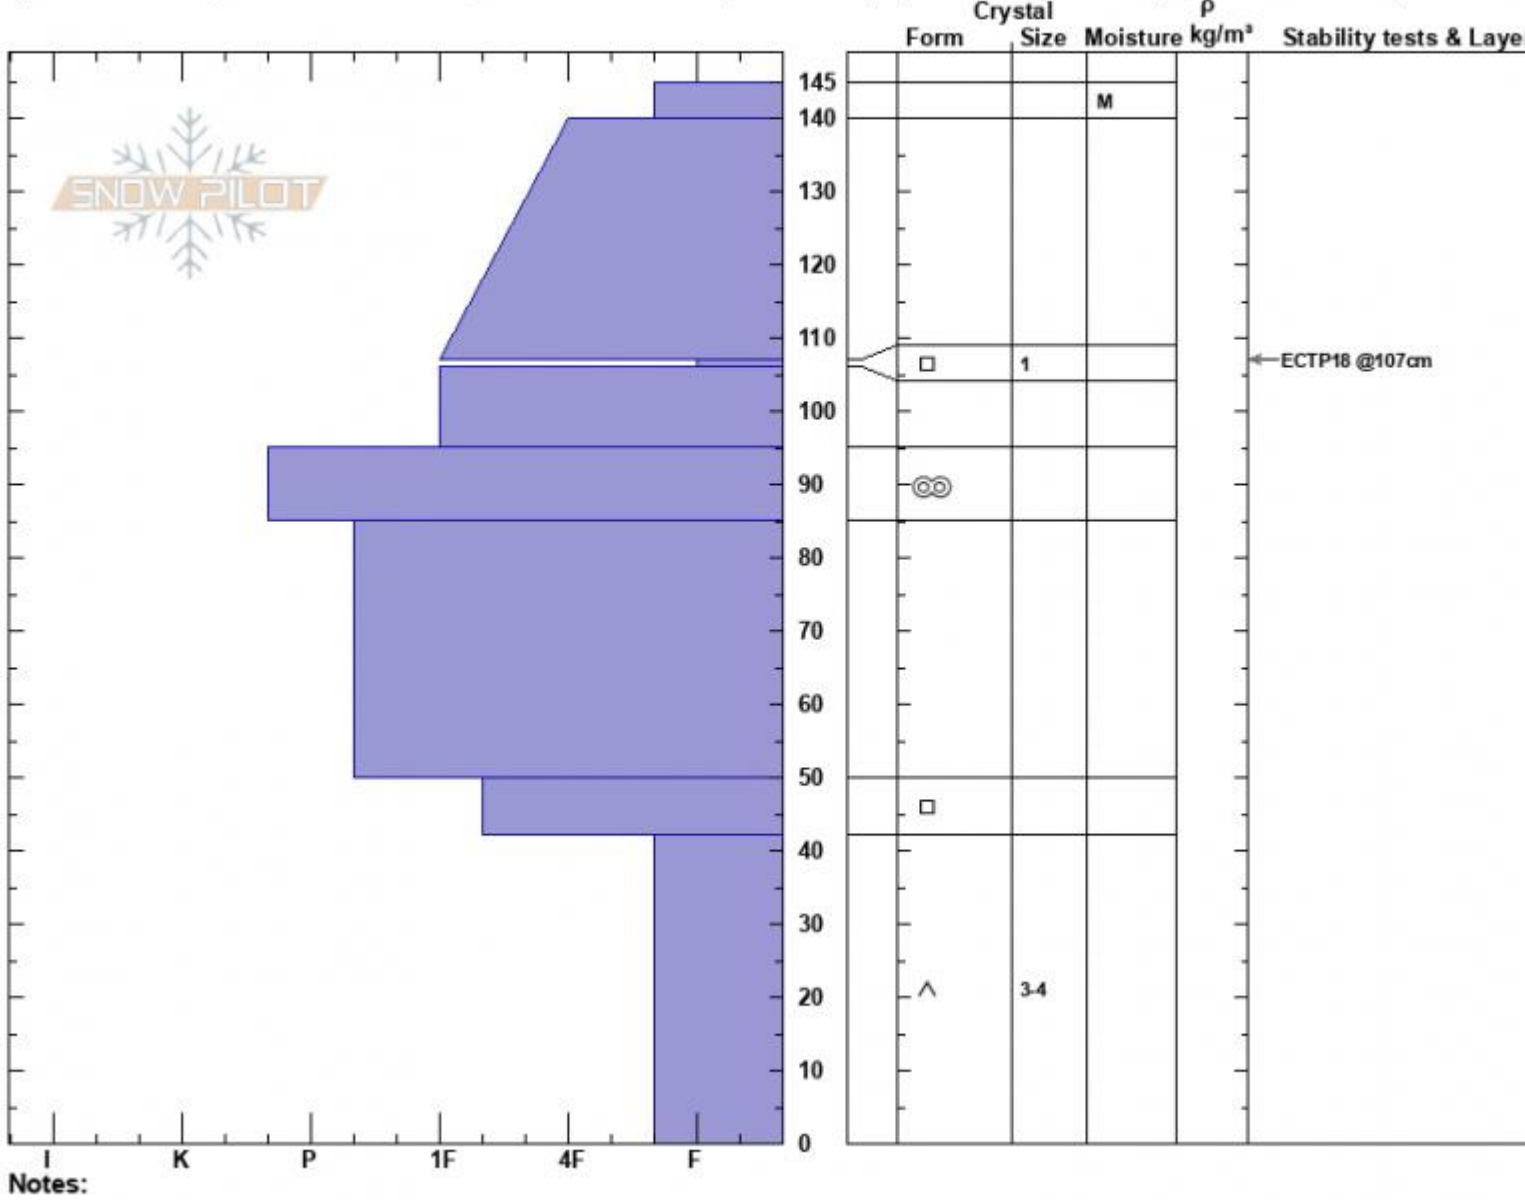

Targhee Creek  
 Lionhead Range  
 MT  
 Elevation: 9600 ft  
 Aspect: 75°

Ian Hoyer  
 04/02/2024 - 12:00pm  
 Co-ord: 44.75039N, -111.39098W  
 Slope Angle: 31°  
 Wind Loading: no

Stability: Fair  
 Air Temperature:  
 Sky Cover: CLR  
 Precipitation: NO  
 Wind: Calm

HS:145  
 PF:30  
 Layer Notes: 107-106cm:Problematic layer

Specifics: Pit is adjacent to avalanche: crown; Recent avalanche activity on similar slopes; Snowmobile tracks on slope; We snowmobiled slope

Advisory Region  
 Lionhead Range  
 Longitude  
 -111.32W  
 Latitude  
 44.71N

Avalanche Details: [Snowmo triggered small slide at Lionhead](#)  
 Lionhead Range, 2024-04-02