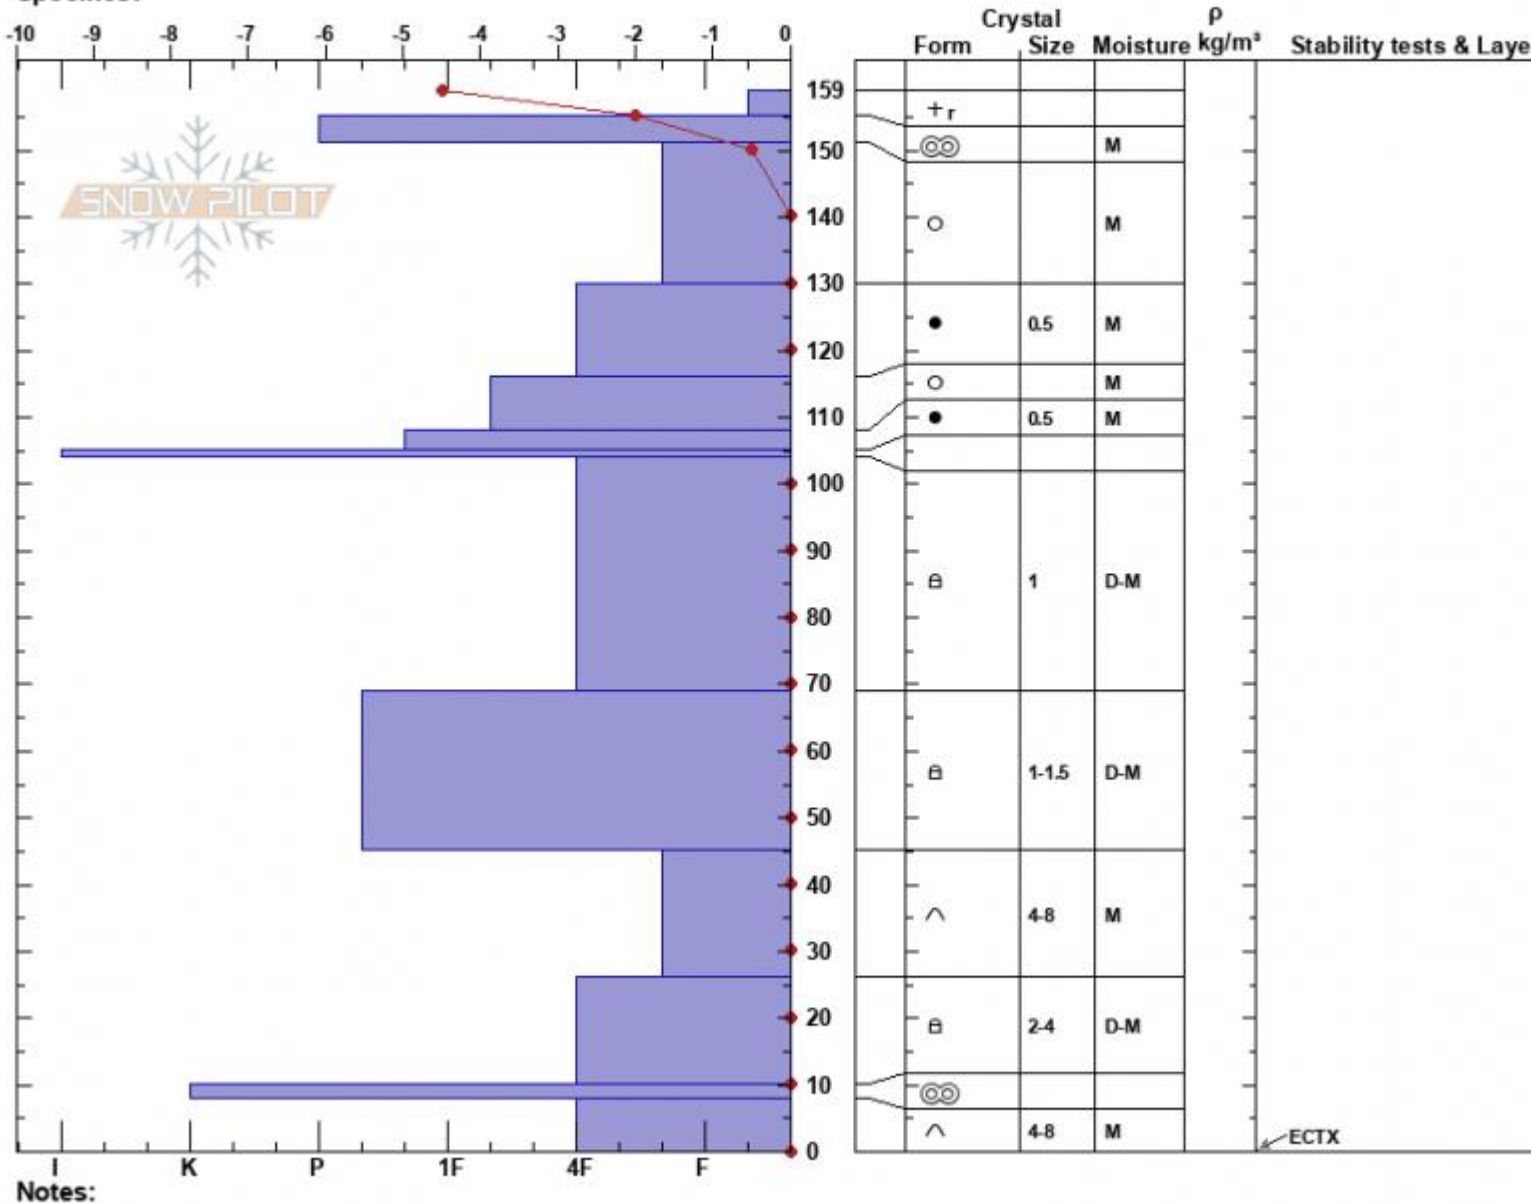

Ski Hill Lionhead  
 Lionhead Range  
 MT  
 Elevation: 8010 ft  
 Aspect: 69°  
 Specifics:

Alex Marienthal  
 04/06/2024 - 10:43am  
 Co-ord: 44.70228N, -111.29555W  
 Slope Angle: 27°  
 Wind Loading: no

Stability: Good  
 Air Temperature: -6.5°C  
 Sky Cover: OVC  
 Precipitation: S1  
 Wind: N Light Breeze

HS:159  
 PF:30  
 Layer Notes: 159-155cm:Problematic layer

Advisory Region  
 Lionhead Range  
 Longitude  
 -111.32W

Latitude

44.71N

Lionhead Range, 2024-04-06