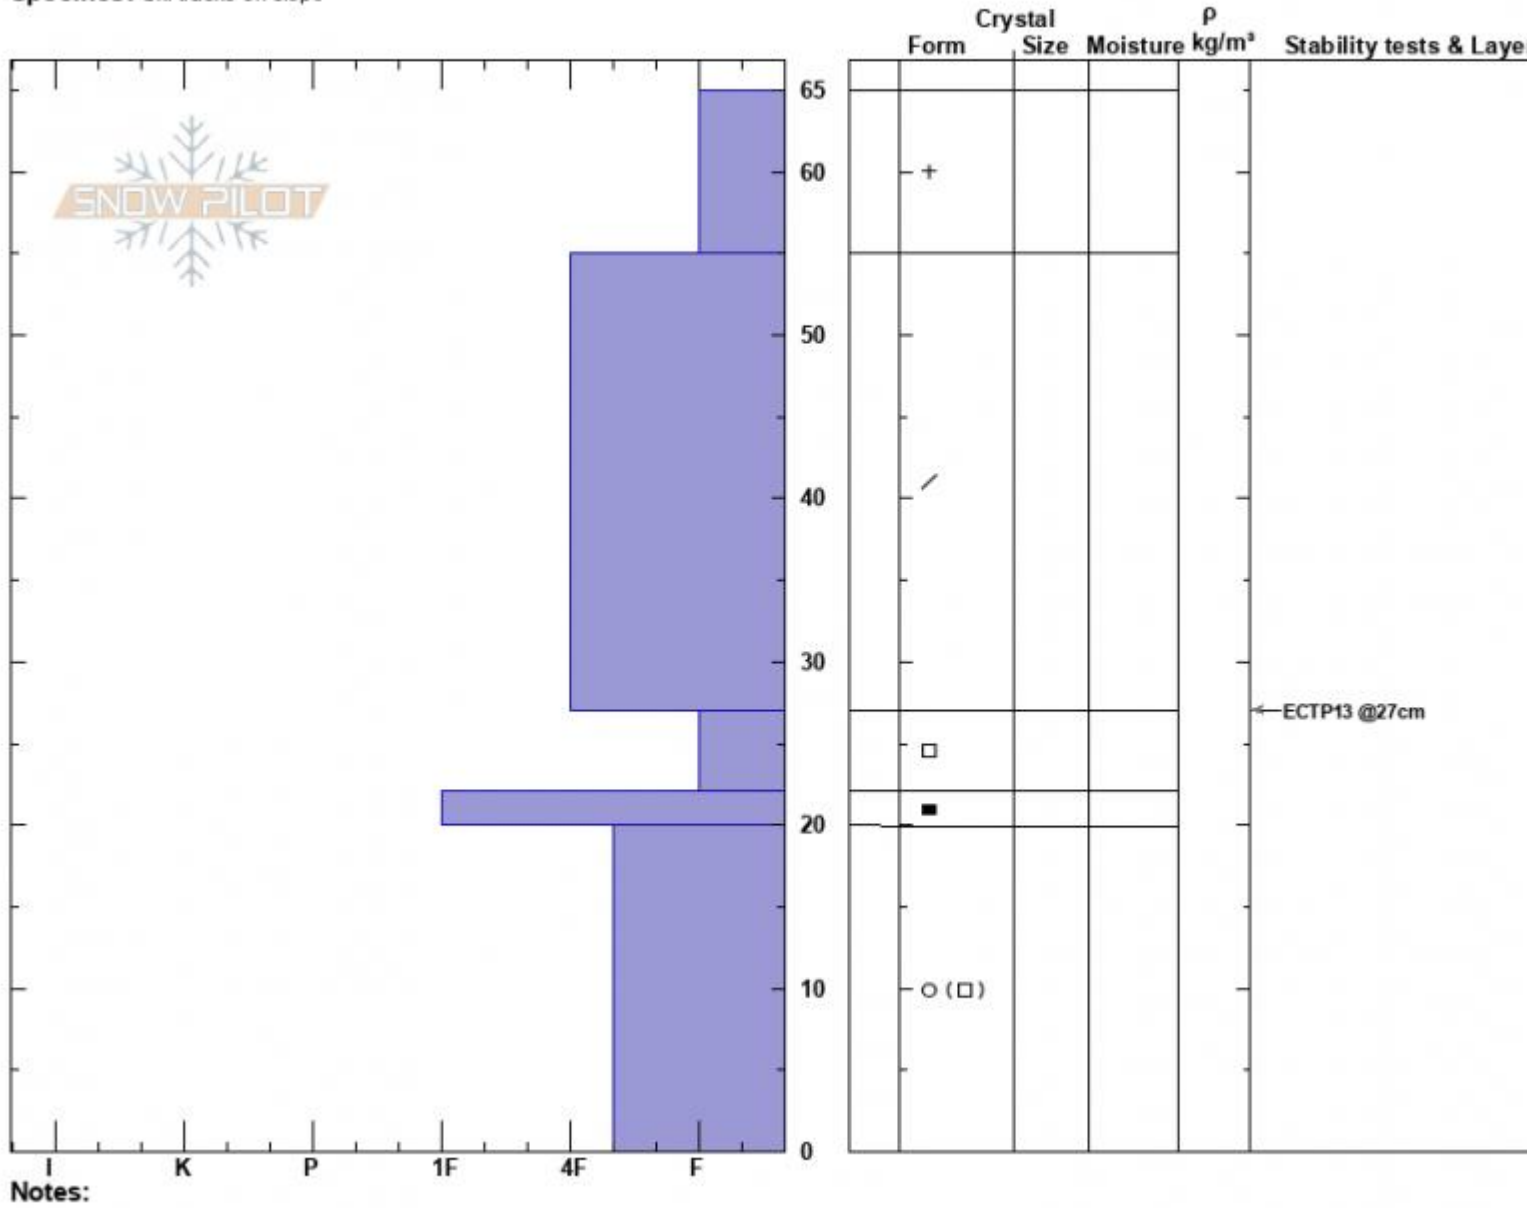

Bear Basin
 Madison Range-N
 MT
 Elevation: 8600 ft
 Aspect: 80°
 Specifics: Ski tracks on slope

Spencer Jonas
 11/26/2024 - 1:45pm
 Co-ord: 45.32334N, -111.37699W
 Slope Angle: 31°
 Wind Loading:

Stability:
 Air Temperature:
 Sky Cover: OVC
 Precipitation: S-1
 Wind: Calm

HS:65 Layer Notes:

Advisory Region
 Northern Madison
 Longitude
 -111.38W
 Latitude
 45.35N
 Northern Madison, 2024-11-26