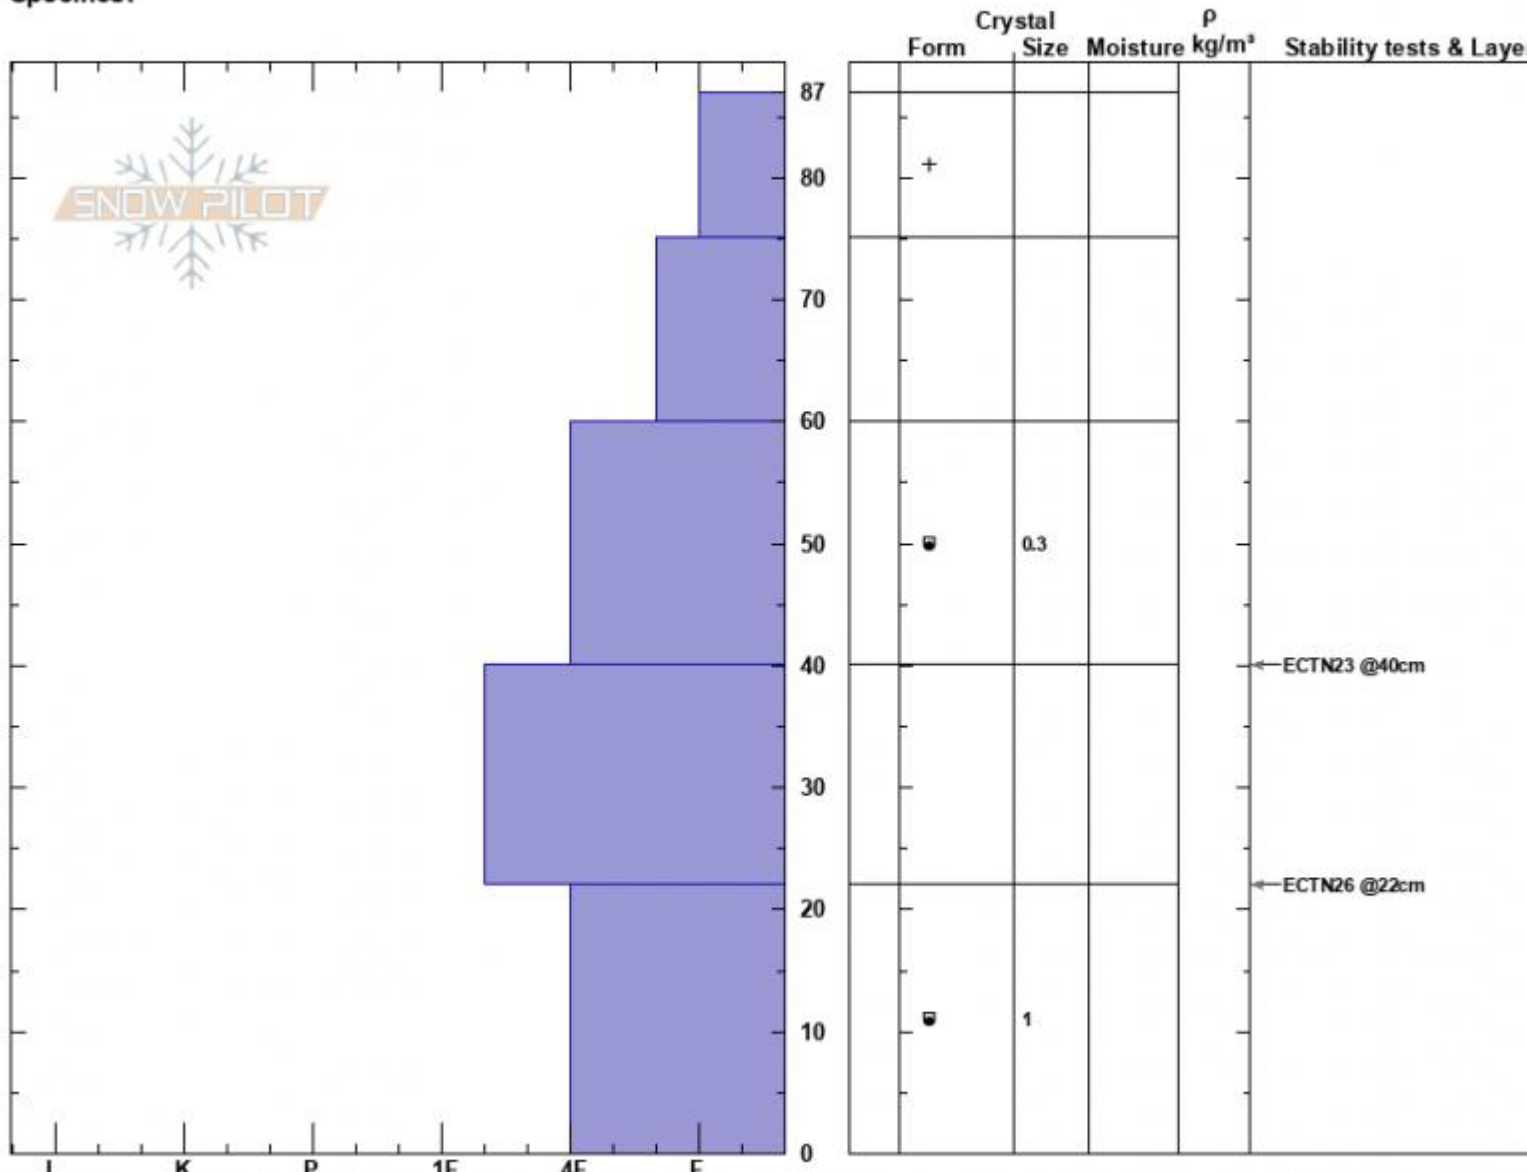

Cabin Creek N  
 Madison Range-S  
 MT  
 Elevation: 9052 ft  
 Aspect: 315°  
 Specifics:

Mark Staples  
 11/27/2024 - 11:00am  
 Co-ord: 44.88165N, -111.18568W  
 Slope Angle:  
 Wind Loading:

Stability:  
 Air Temperature:  
 Sky Cover: FEW  
 Precipitation:  
 Wind:

HS:87  
 Layer Notes:  
 60-40cm: Problematic layer

Notes: Very cold in the shade. Hard to appreciate how cold it is in the mountains with clear skies right now. I expect to see a very different snowpack when I likely not be stronger

N facing profile Cabin Creek

Longitude

-111.23W

Latitude

44.89N

Southern Madison, 2024-11-27