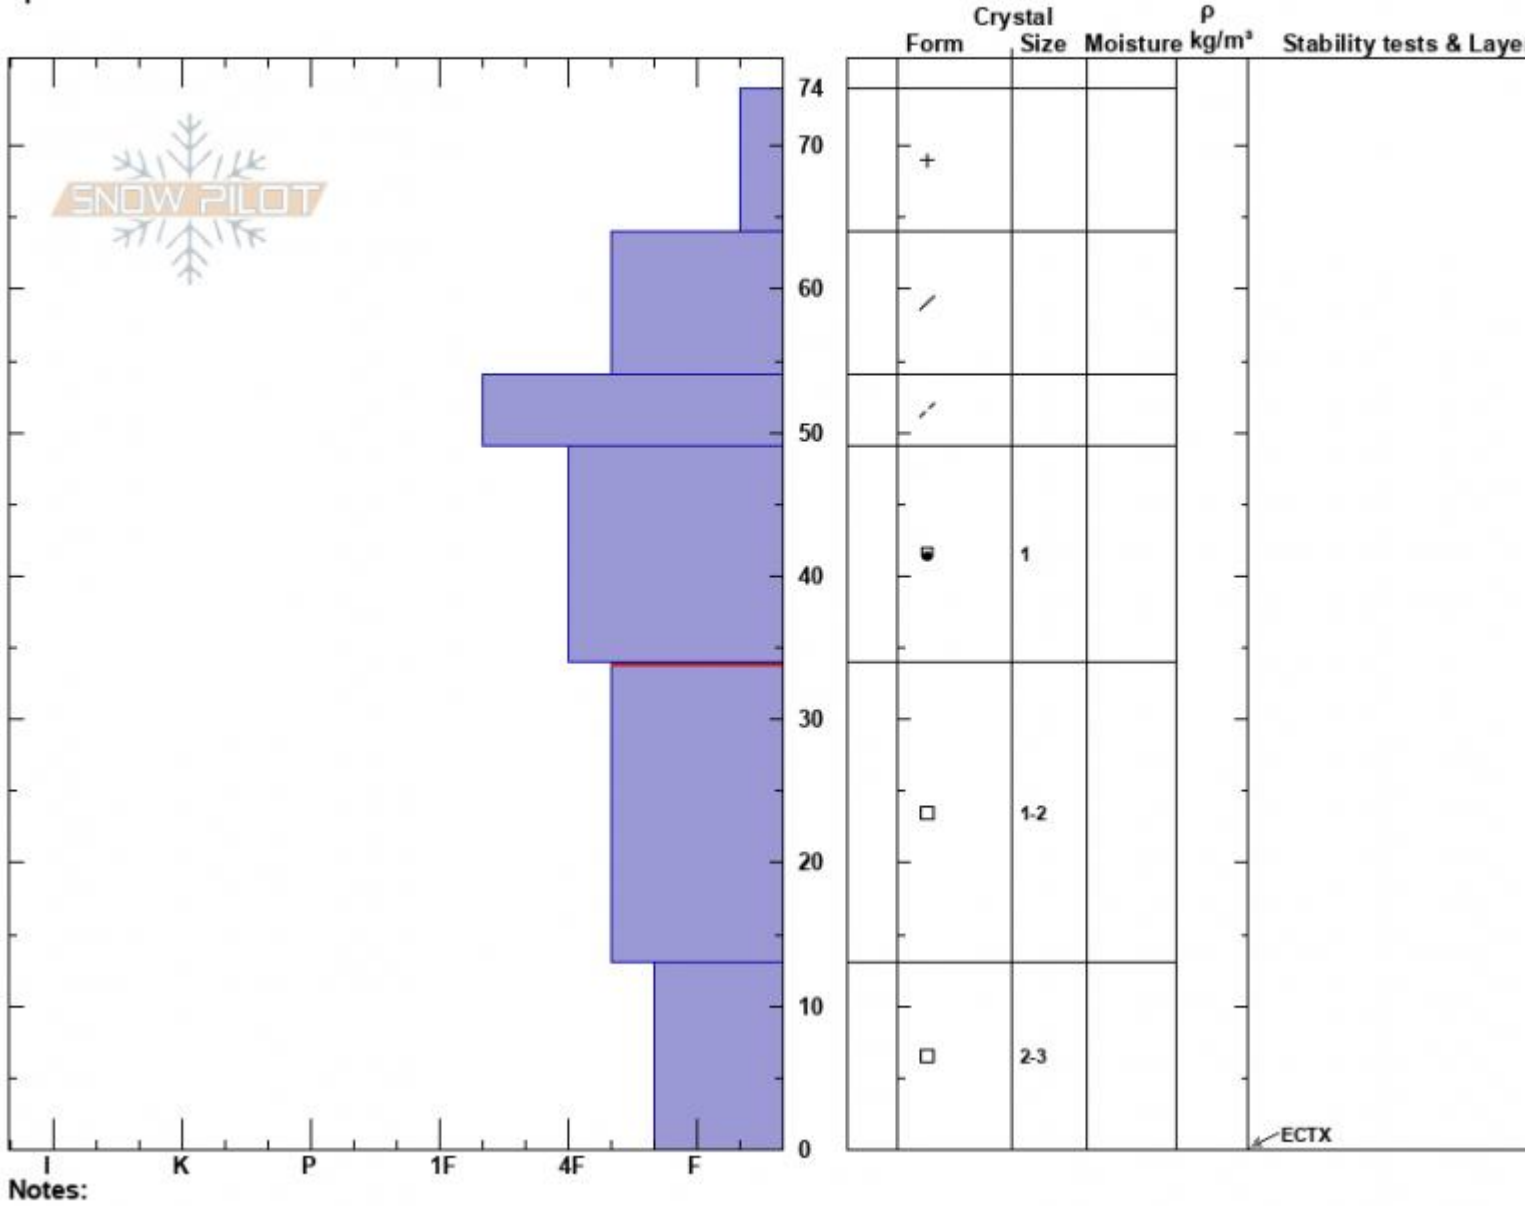

Blackmore N Shoulder
 Gallatin Range-N
 MT
 Elevation: 9626 ft
 Aspect: 315°
 Specifics:

Haylee Darby
 11/27/2024 - 11:15am
 Co-ord: 45.44781N, -110.99935W
 Slope Angle: 25°
 Wind Loading: previous

Stability:
 Air Temperature: -6°C
 Sky Cover: CLR
 Precipitation: NO
 Wind: W Calm

HS:74
 PF:74
 Layer Notes:
 34-13cm:Problematic layer

Advisory Region
 Northern Gallatin
 Longitude
 -111.00W
 Latitude
 45.44N
 Northern Gallatin, 2024-11-27