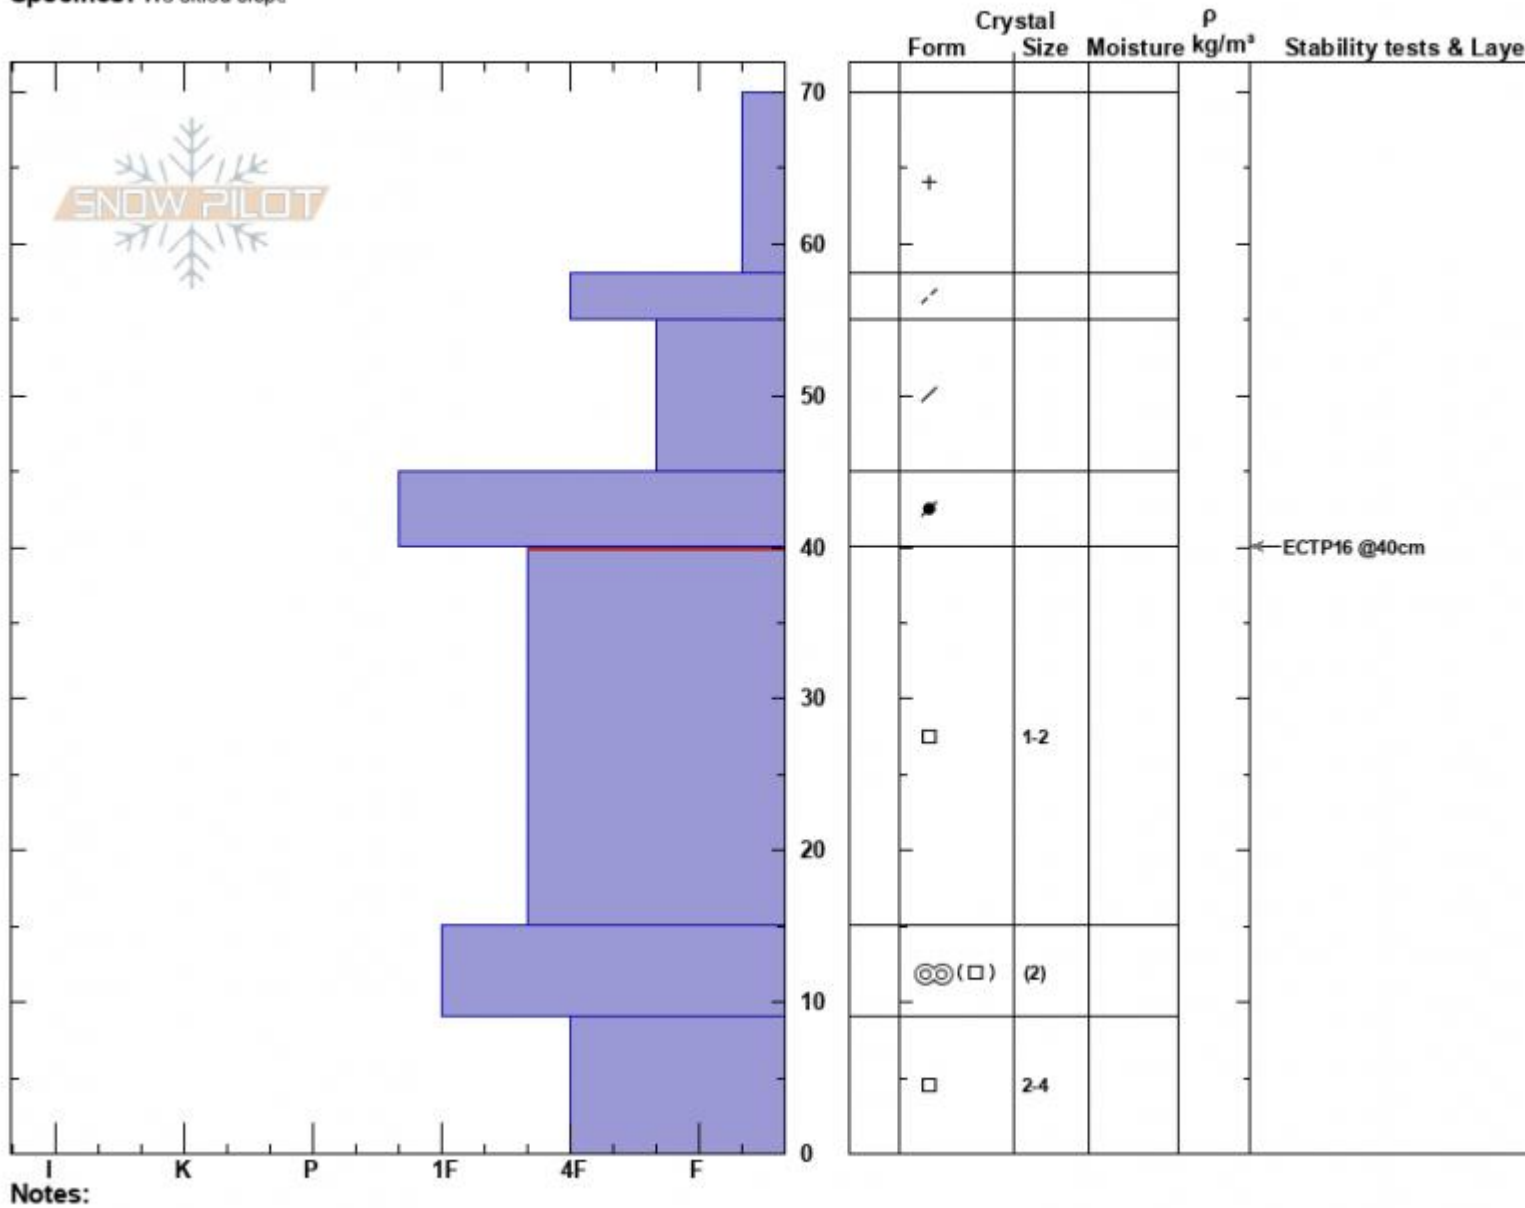

Blackmore E Face  
 Gallatin Range-N  
 MT  
 Elevation: 9767 ft  
 Aspect: 15°  
 Specifics: We skied slope

Haylee Darby  
 11/27/2024 - 12:10pm  
 Co-ord: 45.44652N, -111.00143W  
 Slope Angle: 28°  
 Wind Loading: previous

Stability:  
 Air Temperature: -6°C  
 Sky Cover: CLR  
 Precipitation: NO  
 Wind: W Calm

HS:70  
 PF:70  
 Layer Notes:  
 40-15cm:Problematic layer

Advisory Region  
 Northern Gallatin  
 Longitude  
 -111.00W  
 Latitude  
 45.44N  
 Northern Gallatin, 2024-11-27