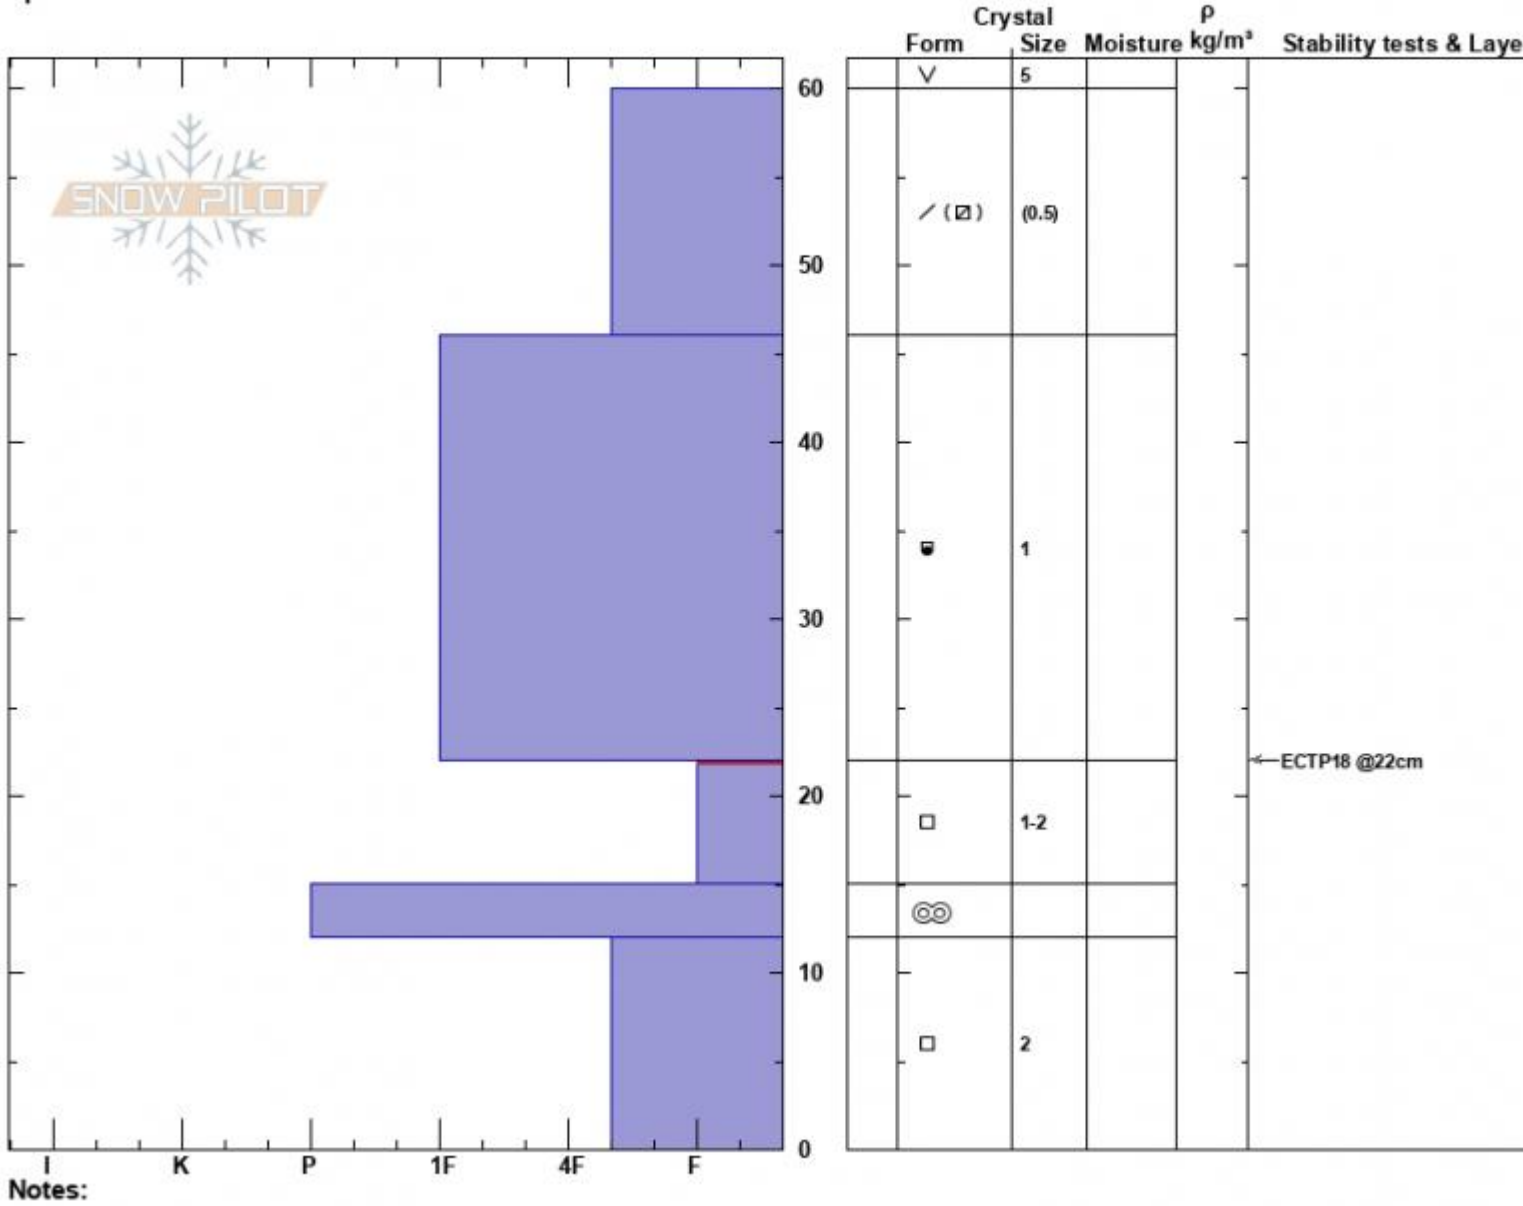

Sunlight Basin Profile  
 Madison Range-S  
 MT  
 Elevation: 9480 ft  
 Aspect: 95°  
 Specifics:

Dave Zinn  
 12/03/2024 - 11:20am  
 Co-ord: 44.97486N, -111.31403W  
 Slope Angle: 24°  
 Wind Loading: previous

Stability: Good  
 Air Temperature:  
 Sky Cover: CLR  
 Precipitation: NO  
 Wind: Calm

HS:60  
 PF:40  
 Layer Notes:  
 22-15cm: Problematic layer

Notes:  
 Advisory Region  
 Southern Madison  
 Longitude  
 -111.27W  
 Latitude  
 45.06N  
 Southern Madison, 2024-12-03