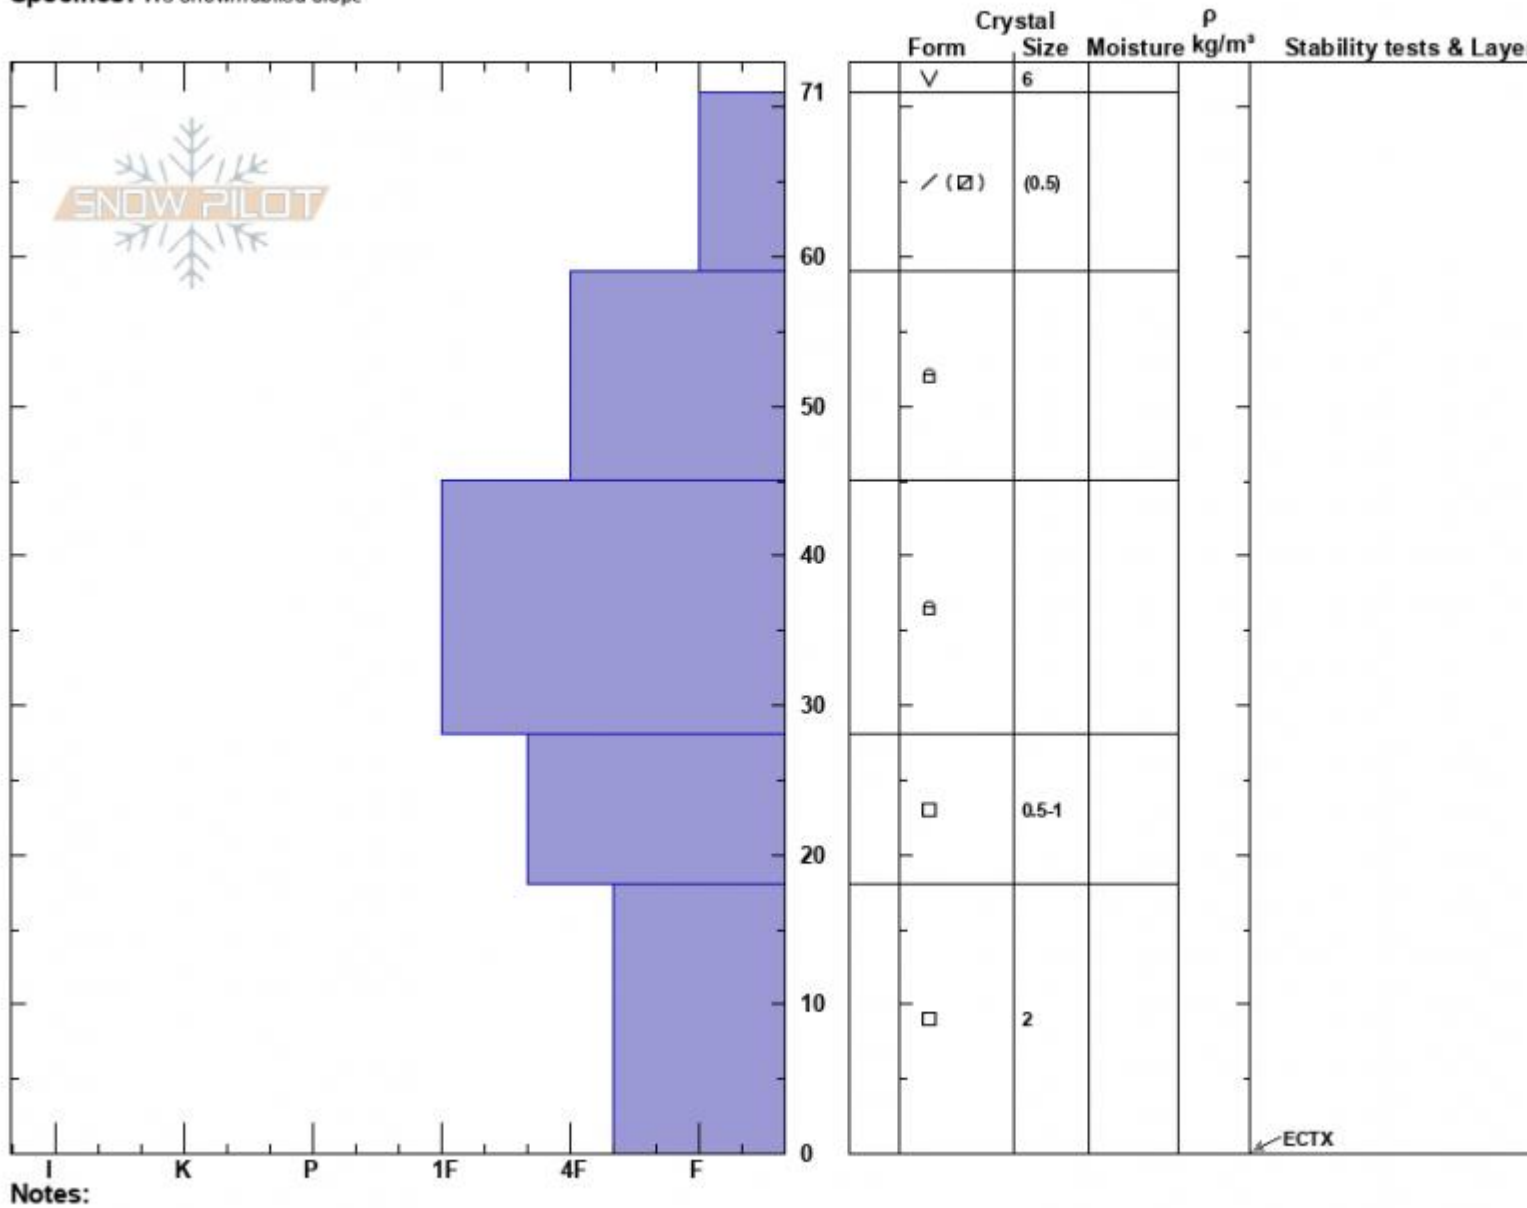

Second Yellow Mule
 Madison Range-N
 MT
 Elevation: 9400 ft
 Aspect: 42°
 Specifics: We snowmobiled slope

Haylee Darby
 12/04/2024 - 11:00am
 Co-ord: 45.17931N, -111.40368W
 Slope Angle: 26°
 Wind Loading: no

Stability:
 Air Temperature: -2°C
 Sky Cover: CLR
 Precipitation: NO
 Wind: W Calm

Layer Notes:

Advisory Region
 Northern Madison
 Longitude
 -111.38W
 Latitude
 45.17N
 Northern Madison, 2024-12-05