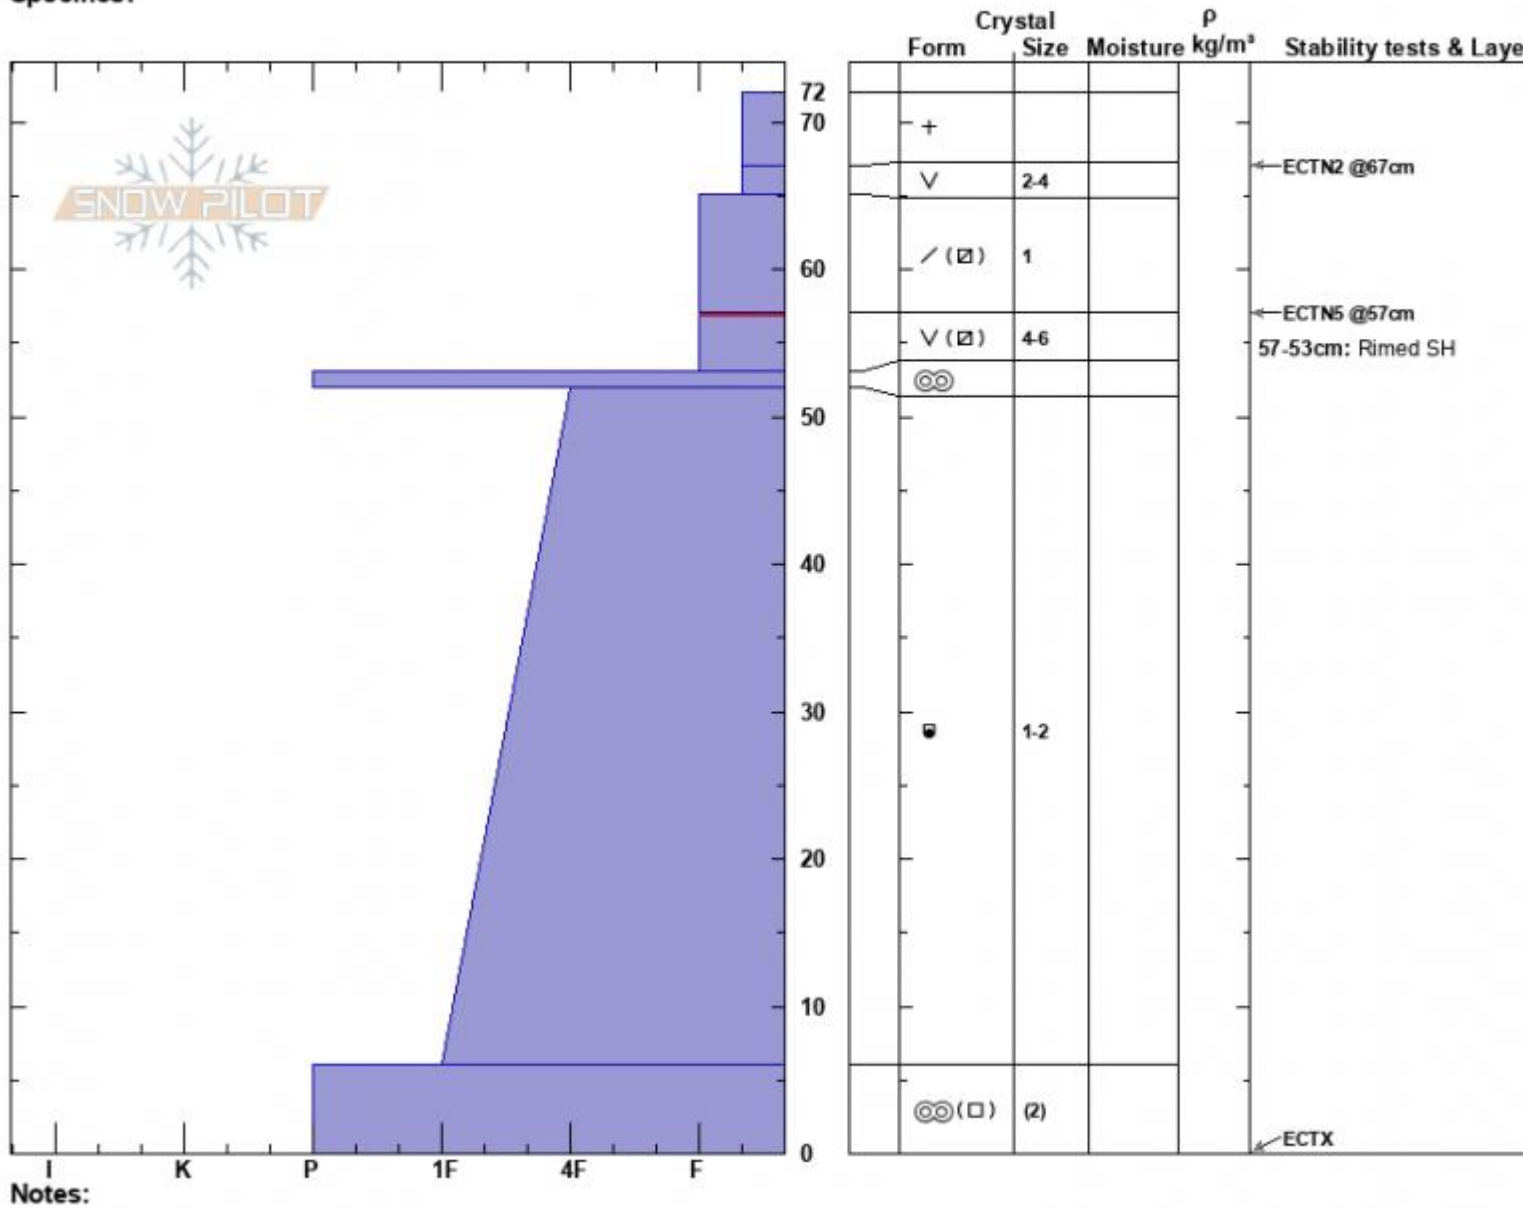

Black Canyon NE
 Lionhead Range
 MT
 Elevation: 7900 ft
 Aspect: 50°
 Specifics:

Dave Zinn
 12/09/2024 - 2:20pm
 Co-ord: 44.46497N, -111.10560W
 Slope Angle: 25°
 Wind Loading: no

Stability: Good
 Air Temperature:
 Sky Cover: BKN
 Precipitation: NO
 Wind: Calm

HS:72
 PF:50
 Layer Notes:
 57-53cm: Rimed SH
 57-53cm: Problematic layer

Advisory Region
 Island Park
 Longitude
 -111.14W
 Latitude
 44.48N
 Island Park, 2024-12-09