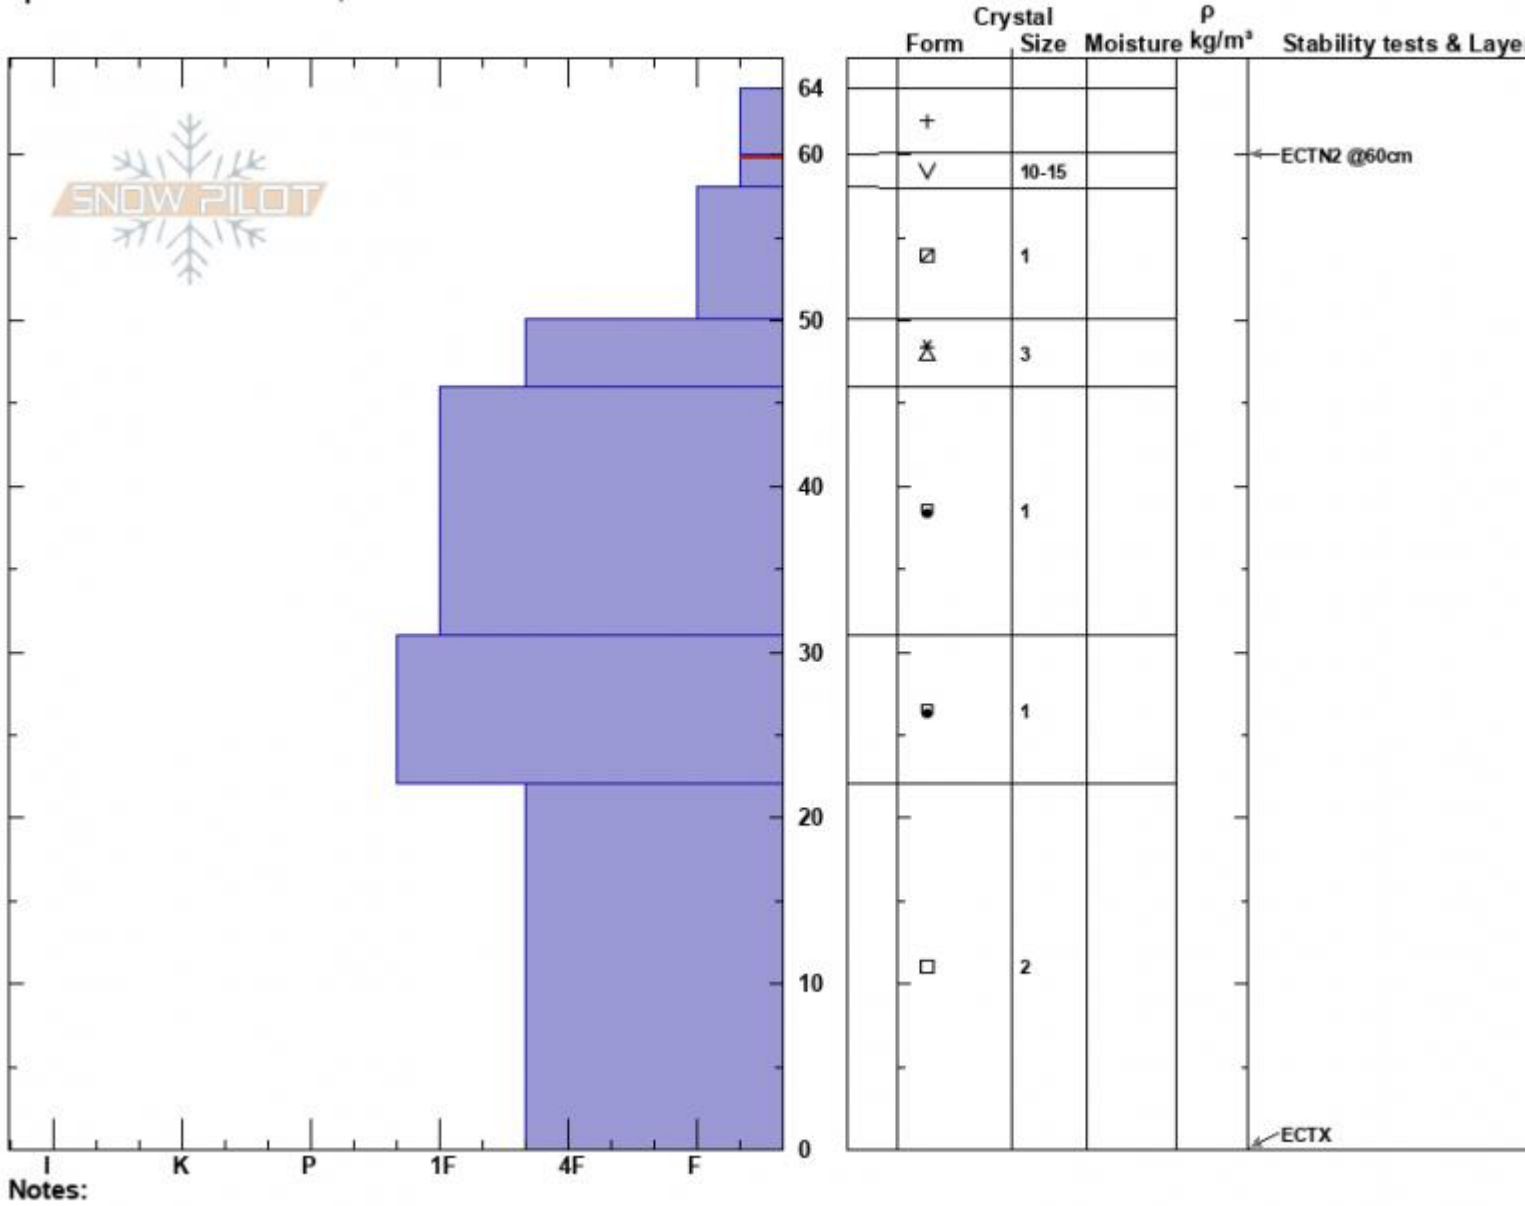

Black Canyon SW  
 Lionhead Range  
 MT  
 Elevation: 8100 ft  
 Aspect: 240°  
 Specifics: We snowmobiled slope

Dave Zinn  
 12/09/2024 - 1:50pm  
 Co-ord: 44.49862N, -111.13852W  
 Slope Angle: 5°  
 Wind Loading: no

Stability: Very Good  
 Air Temperature:  
 Sky Cover: BKN  
 Precipitation: NO  
 Wind: Calm

HS:64  
 PF:40  
 Layer Notes:  
 60-58cm: Problematic layer

Advisory Region  
 Island Park  
 Longitude  
 -111.14W  
 Latitude  
 44.48N  
 Island Park, 2024-12-09