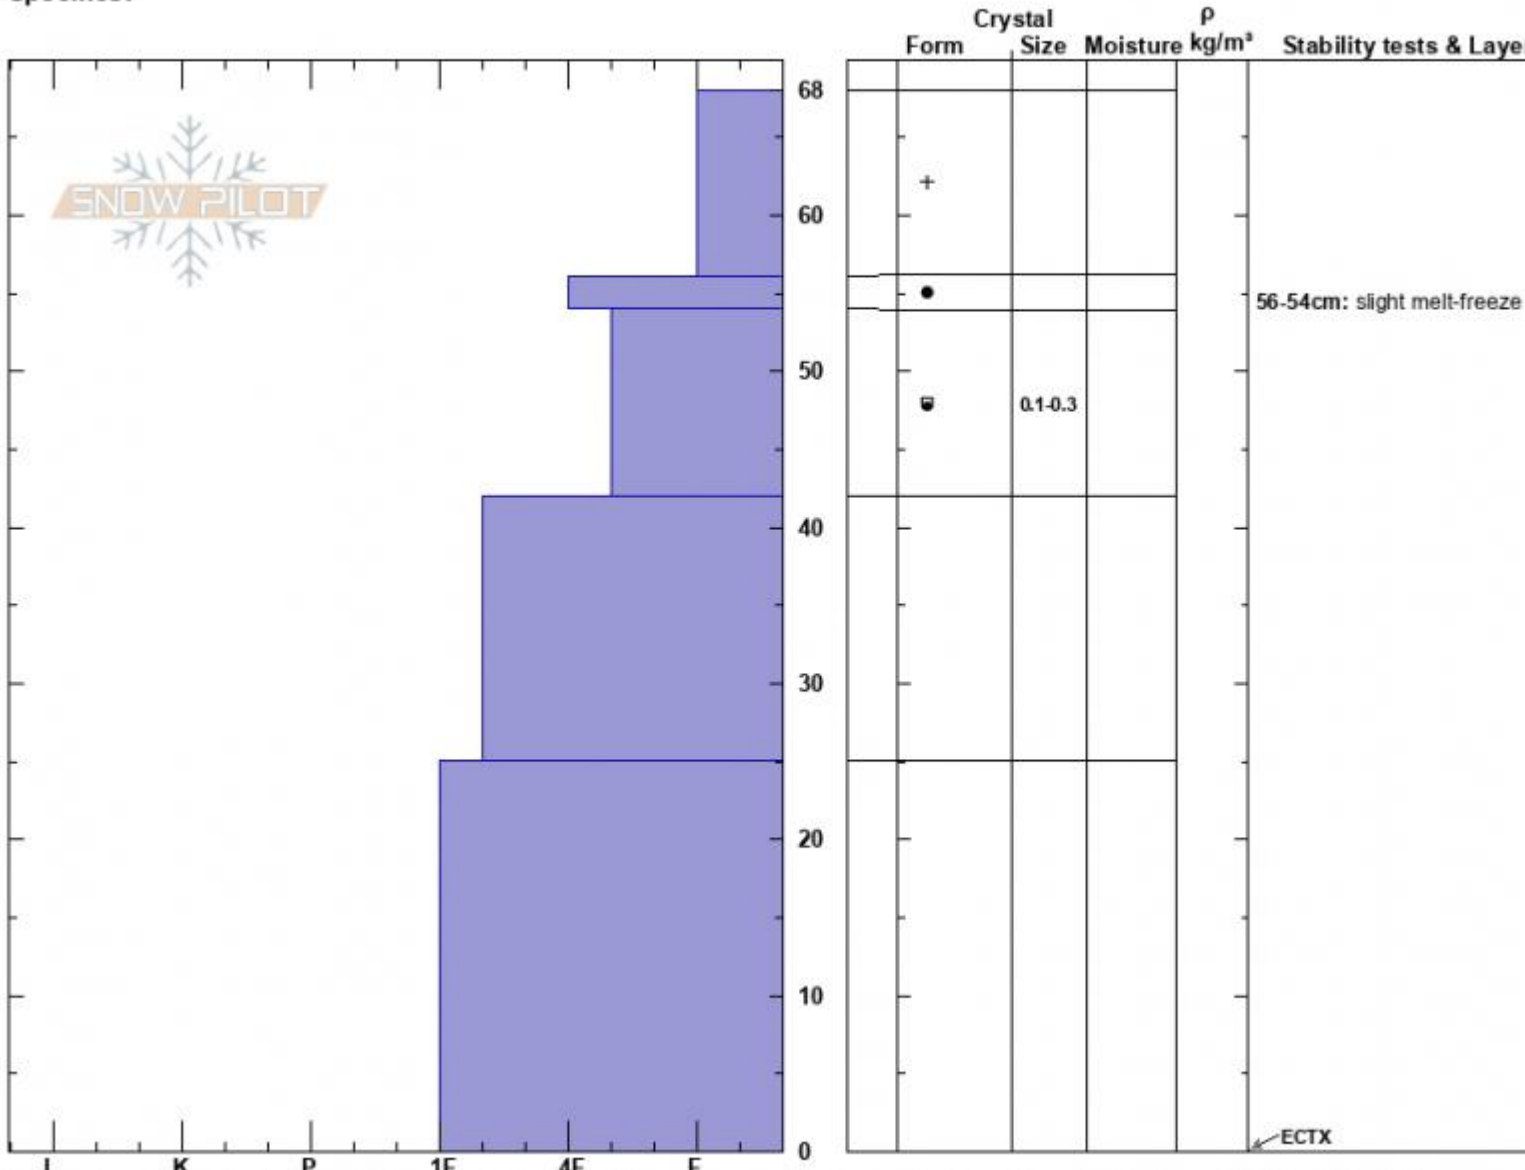

Texas Meadows north
 Bridger Range
 MT
 Elevation: 7860 ft
 Aspect: 307°
 Specifics:

Mark Staples
 12/10/2024 - 11:30am
 Co-ord: 45.84041N, -110.93538W
 Slope Angle: 19°
 Wind Loading: no

Stability: Good
 Air Temperature:
 Sky Cover: FEW
 Precipitation:
 Wind: NW Moderate

HS:68
Layer Notes:
 56-54cm: slight melt-freeze
 54-42cm: Problematic layer

Notes: Overall surprisingly supportable snowpack. Faceting of the old snow surface that was just buried is evident but generally minimal. The bridgers experience more melt than other areas due to lower elevations.

Snow profile N facing by Texas Meadow

Advisory Region
 Bridger Range
 Longitude
 -110.94W

Latitude

45.84N

Bridger Range, 2024-12-10