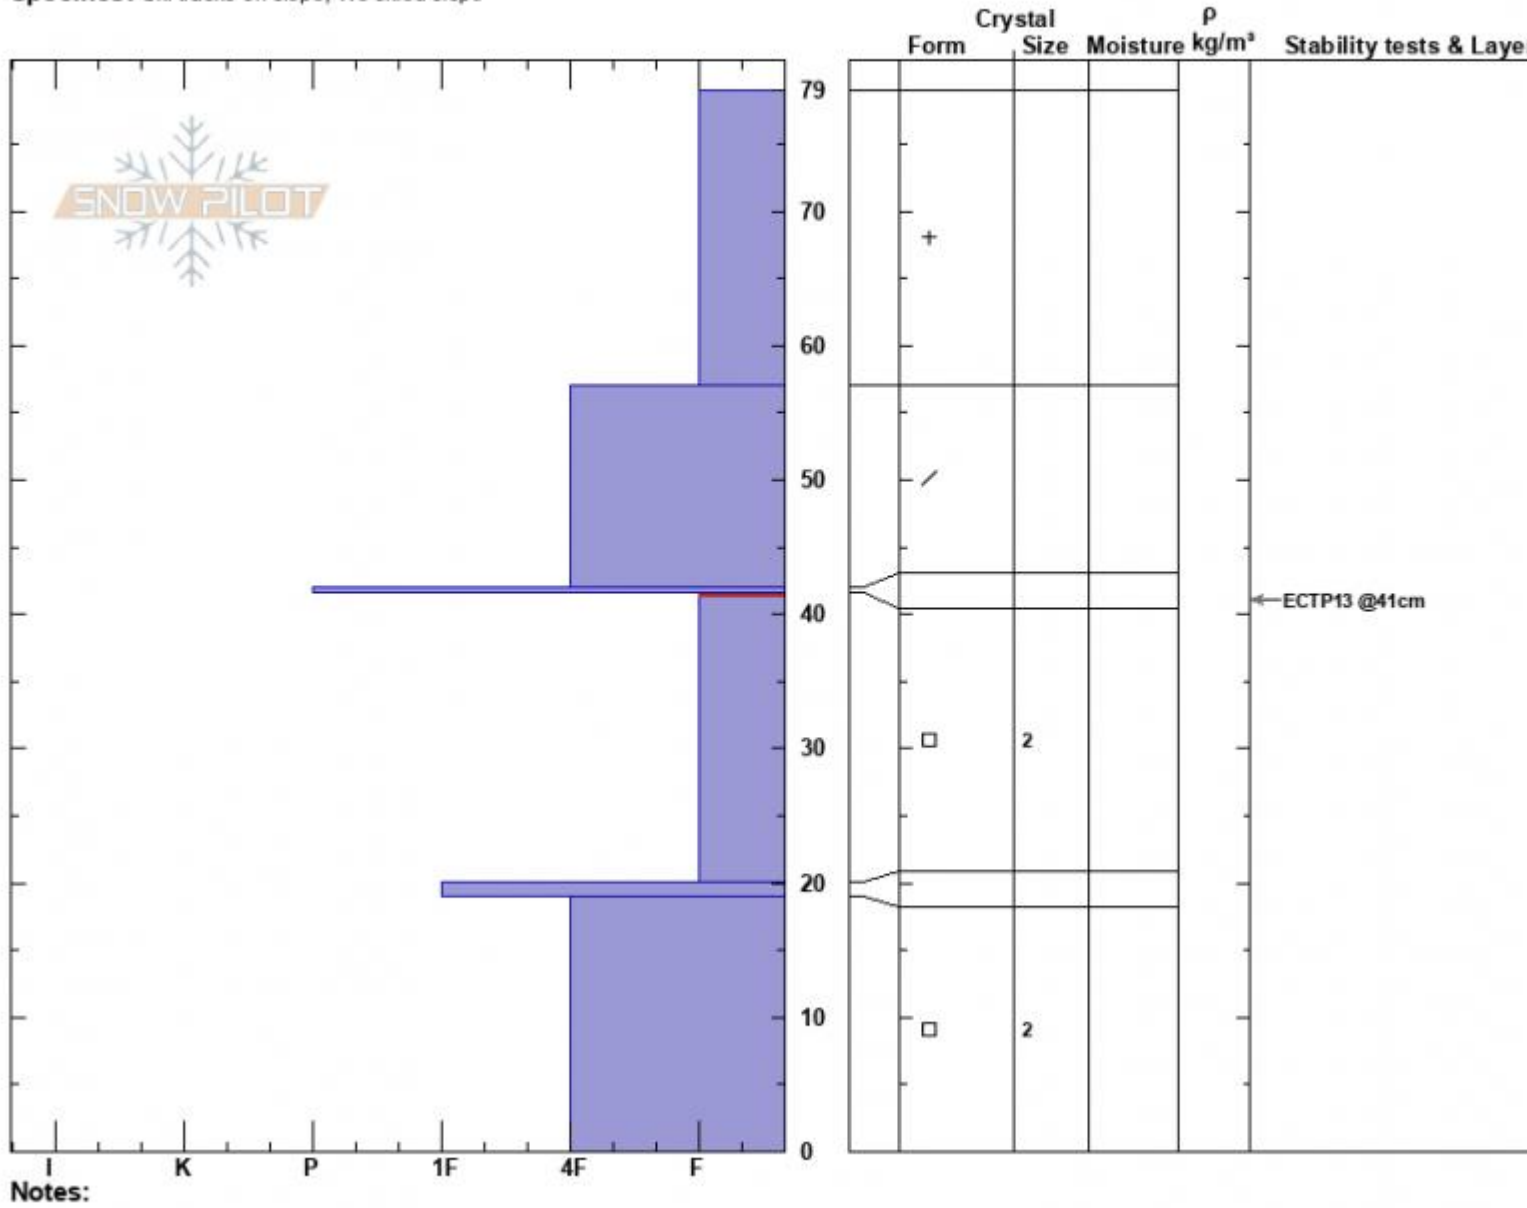

Tyler's  
 Madison Range-N  
 MT  
 Elevation: 9000 ft  
 Aspect: 270°  
 Specifics: Ski tracks on slope; We skied slope

Ian Hoyer  
 12/18/2024 - 11:00am  
 Co-ord: 45.32341N, -111.38254W  
 Slope Angle: 29°  
 Wind Loading: no

Stability: Fair  
 Air Temperature:  
 Sky Cover: OVC  
 Precipitation: NO  
 Wind: S Strong

HS:79  
 PF:65  
 PS:15  
 Layer Notes:  
 41.5-20cm: Problematic layer

Notes:  
 Advisory Region  
 Northern Madison  
 Longitude  
 -111.39W  
 Latitude  
 45.34N  
 Northern Madison, 2024-12-18