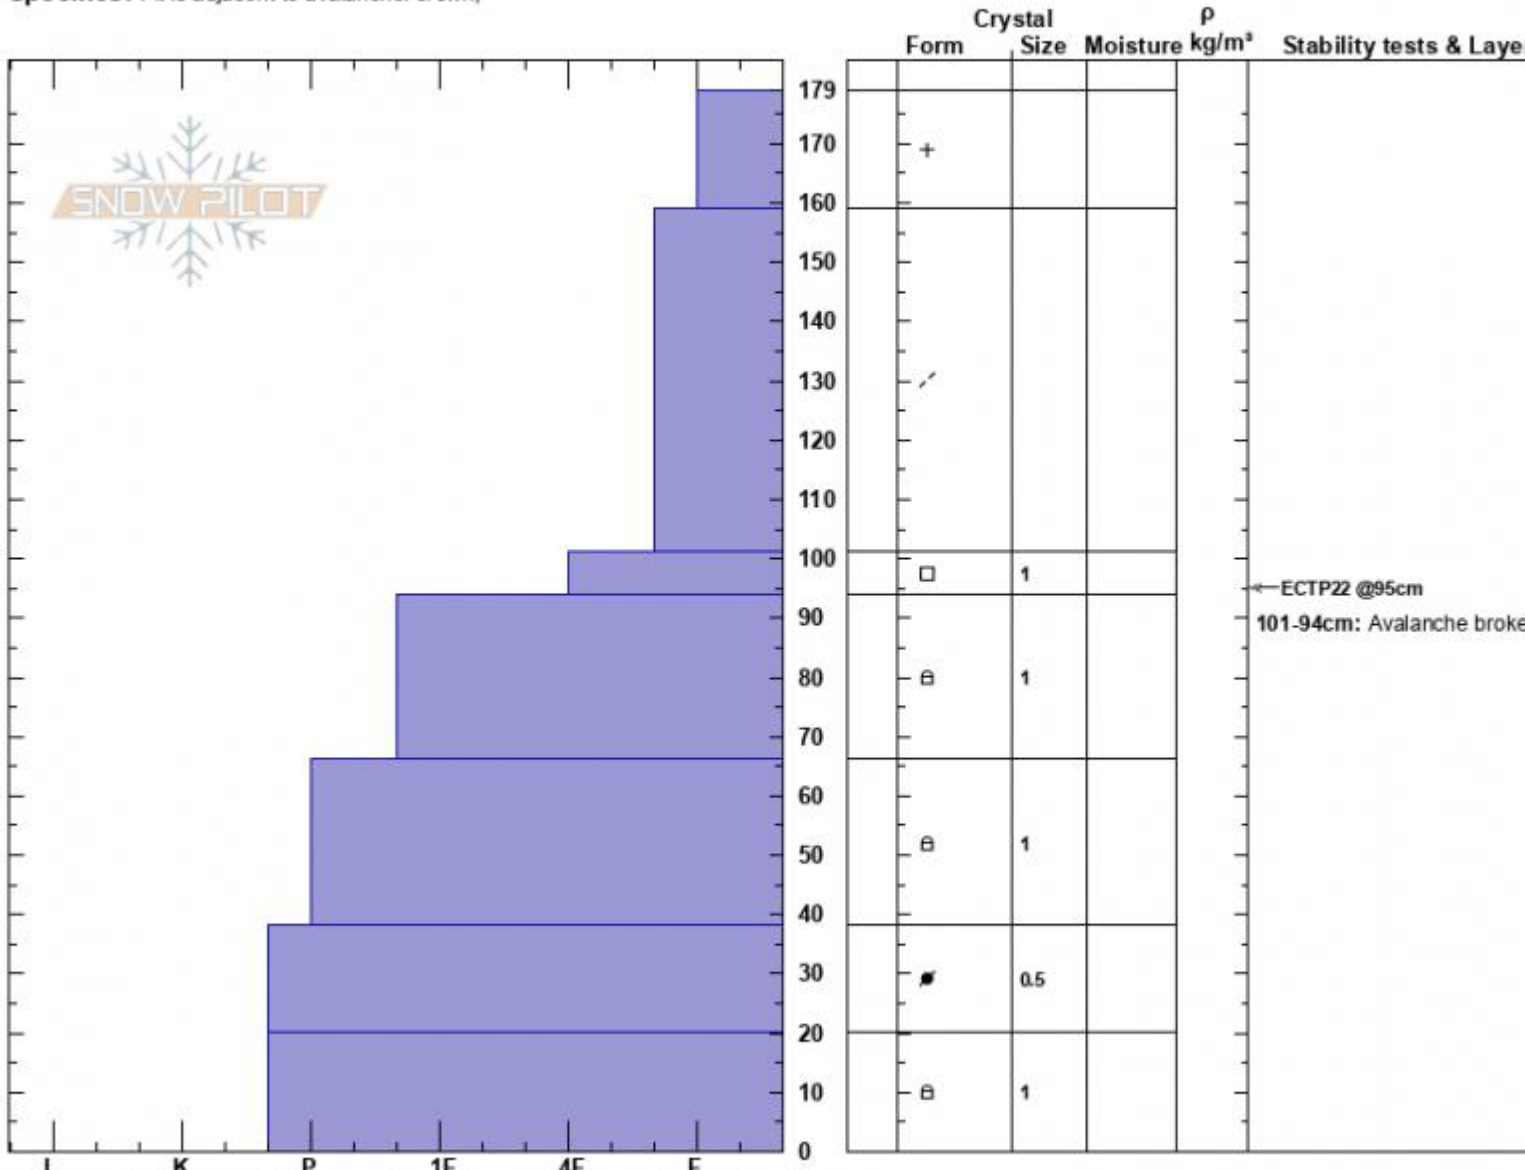

Henderson Crown ASr  
 Cooke City  
 MT  
 Elevation: 8997 ft  
 Aspect: 86°  
 Specifics: Pit is adjacent to avalanche: crown;

Haylee Darby  
 12/16/2024 - 12:45pm  
 Co-ord: 45.04595N, -109.92256W  
 Slope Angle: 38°  
 Wind Loading: yes

Stability:  
 Air Temperature: -7°C  
 Sky Cover: OVC  
 Precipitation: S2  
 Wind: W Light Breeze

HS:179 Layer Notes:  
 101-94cm: Avalanche broke here

Notes: SS-ASr-R3-D1-I, 100' wide, 50' vertical run. Skier remote triggered from 50' away.

Advisory Region  
 Cooke City  
 Longitude  
 -109.95W  
 Latitude  
 45.06N  
 Cooke City, 2024-12-16