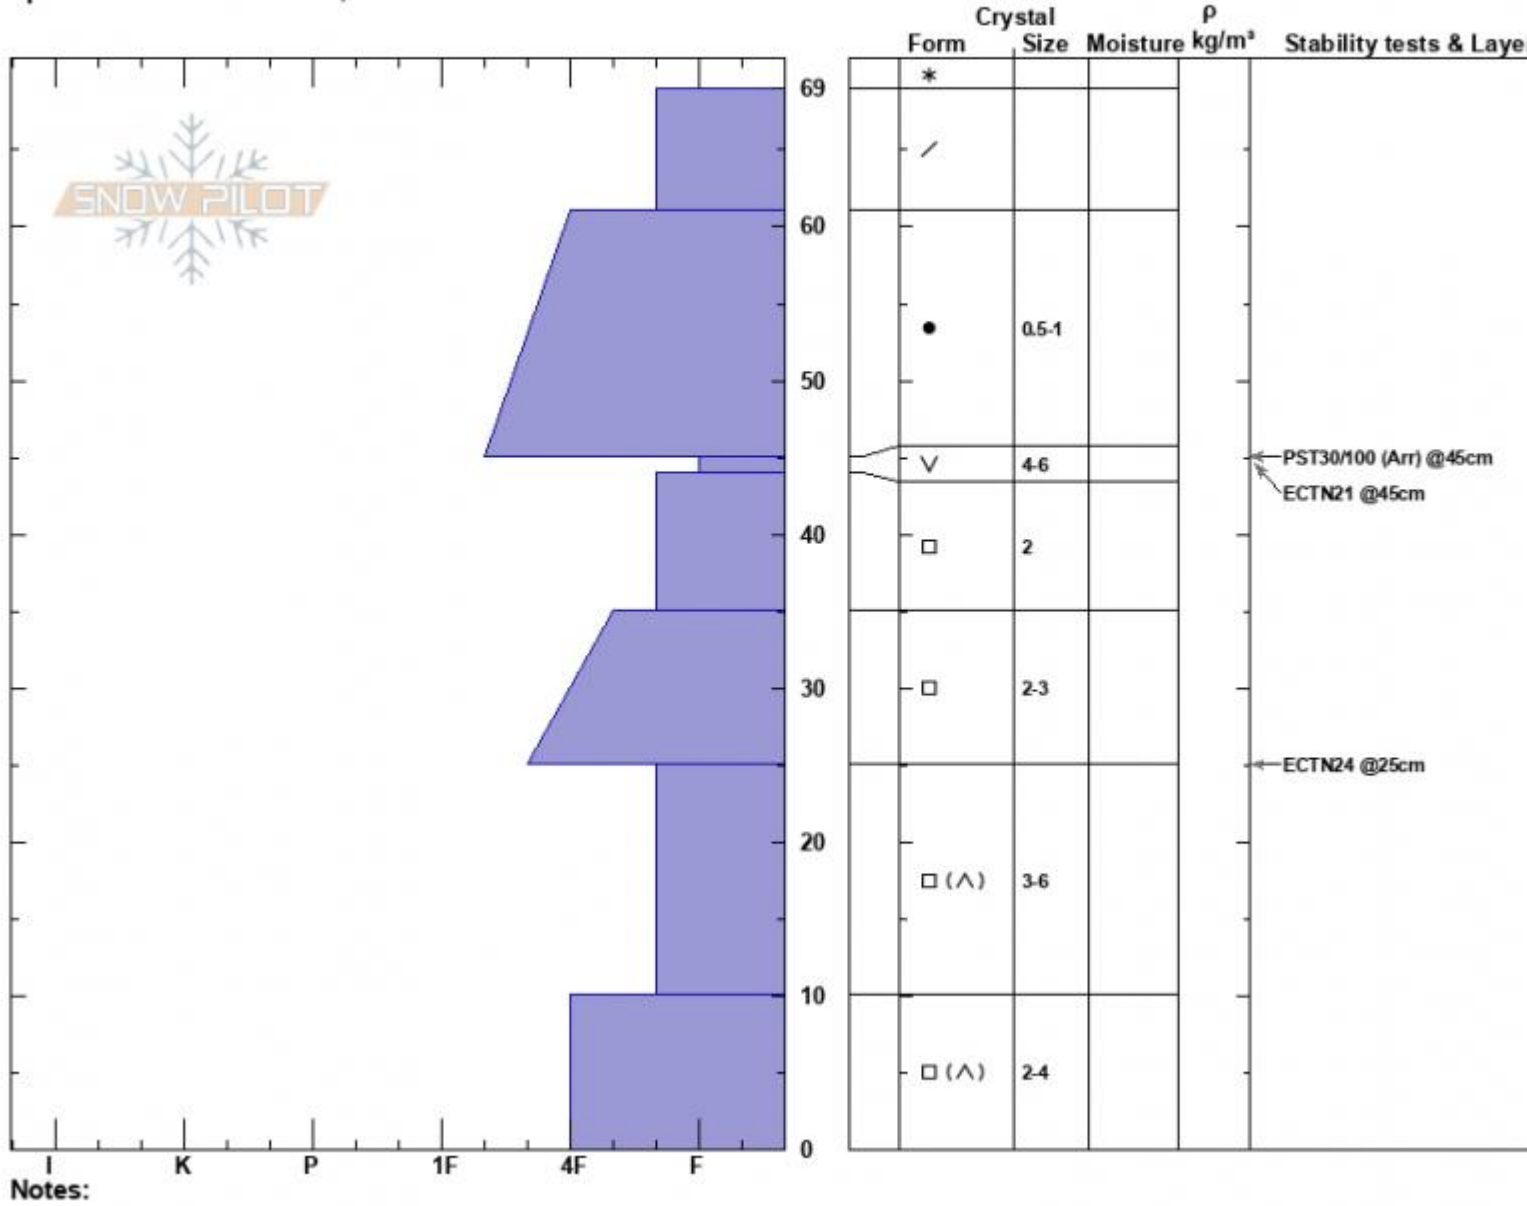

Top of Denny Profile  
 Lionhead Range  
 MT  
 Elevation: 8380 ft  
 Aspect: 40°  
 Specifics: We snowmobiled slope

Dave Zinn  
 12/22/2024 - 11:20am  
 Co-ord: 44.71109N, -111.30690W  
 Slope Angle: 25°  
 Wind Loading: no

Stability: Fair  
 Air Temperature:  
 Sky Cover: OVC  
 Precipitation: NO  
 Wind: Calm

HS:69  
 PF:55  
 Layer Notes:  
 45-44cm: Problematic layer

Advisory Region  
 Lionhead Range  
 Longitude  
 -111.32W  
 Latitude  
 44.73N  
 Lionhead Range, 2024-12-22