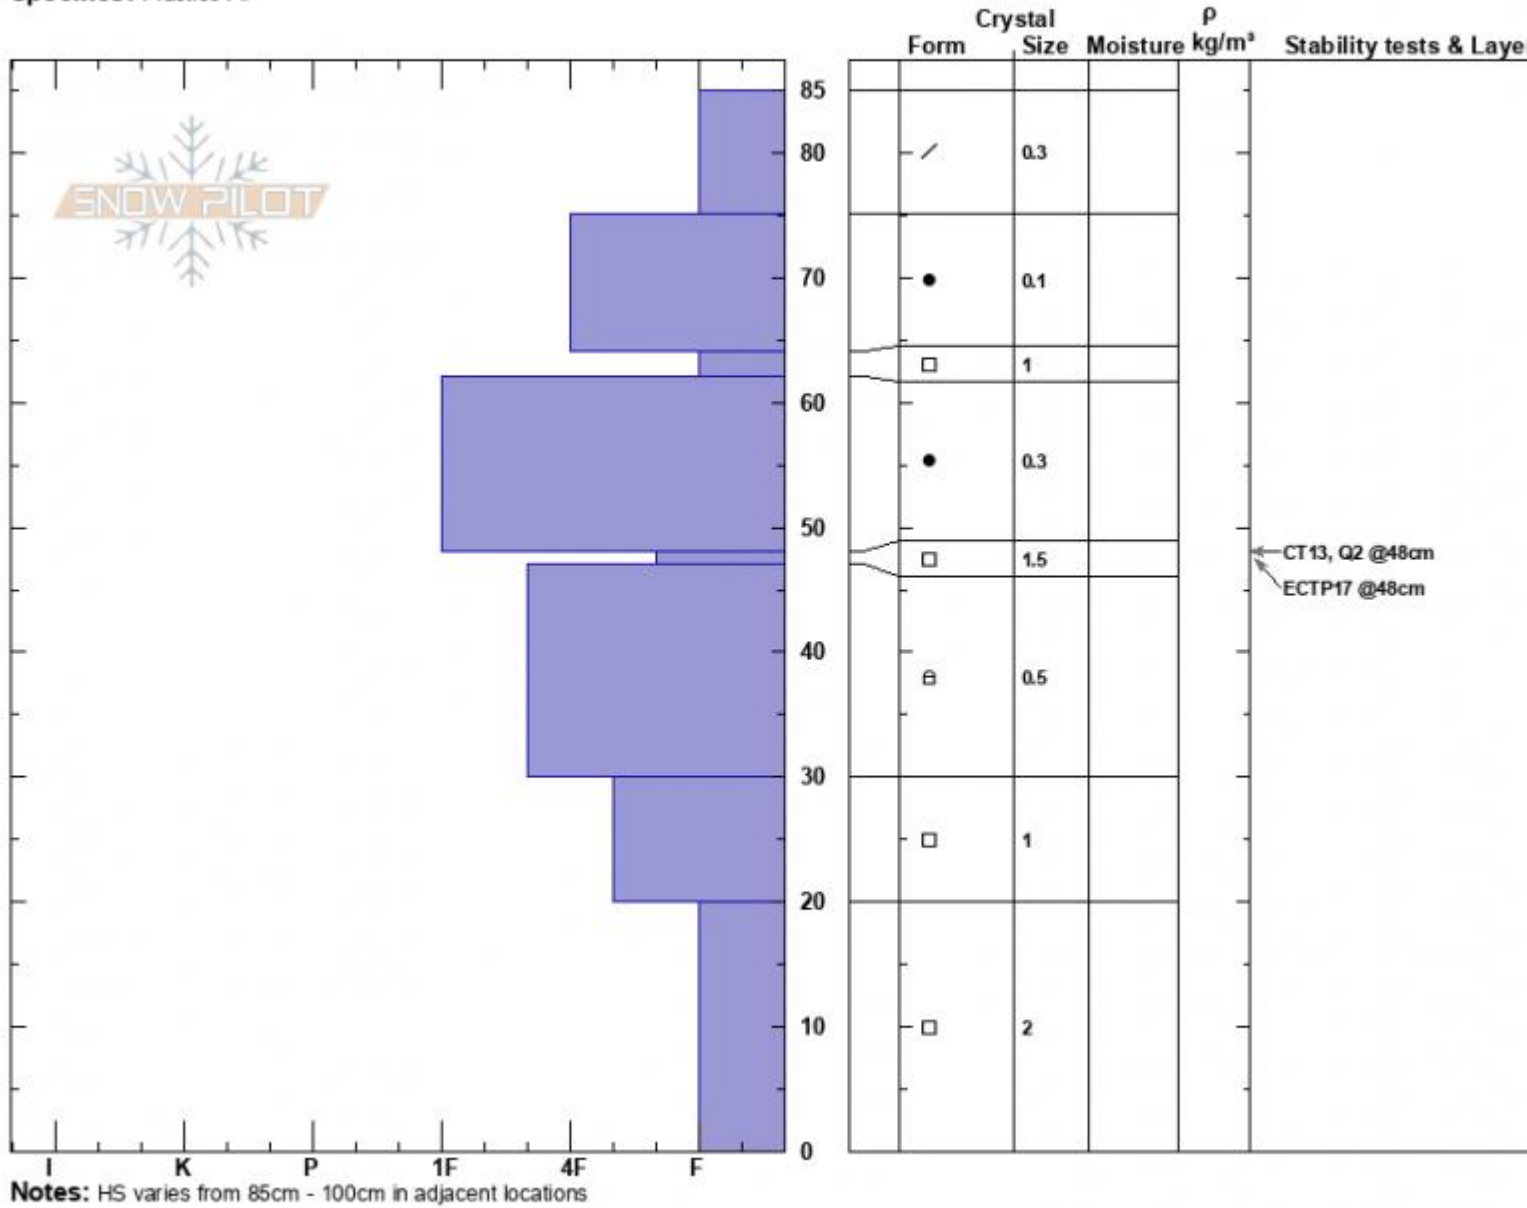

West Henderson  
 Beartooths  
 MT  
 Elevation: 9820 ft  
 Aspect: 270°  
 Specifics: Practice Pit

Austin Hart  
 12/21/2024 - 11:00am  
 Co-ord: 12T 583548W 4988315N  
 Slope Angle: 20°  
 Wind Loading: previous

Stability:  
 Air Temperature: 0°C  
 Sky Cover: CLR  
 Precipitation: NO  
 Wind: SW Light Breeze

HS:85  
 PF:50  
 PS: 15  
 Layer Notes:  
 48-47cm:Problematic layer

Advisory Region  
 Cooke City  
 Longitude  
 -109.94W  
 Latitude  
 45.04N  
 Cooke City, 2024-12-22