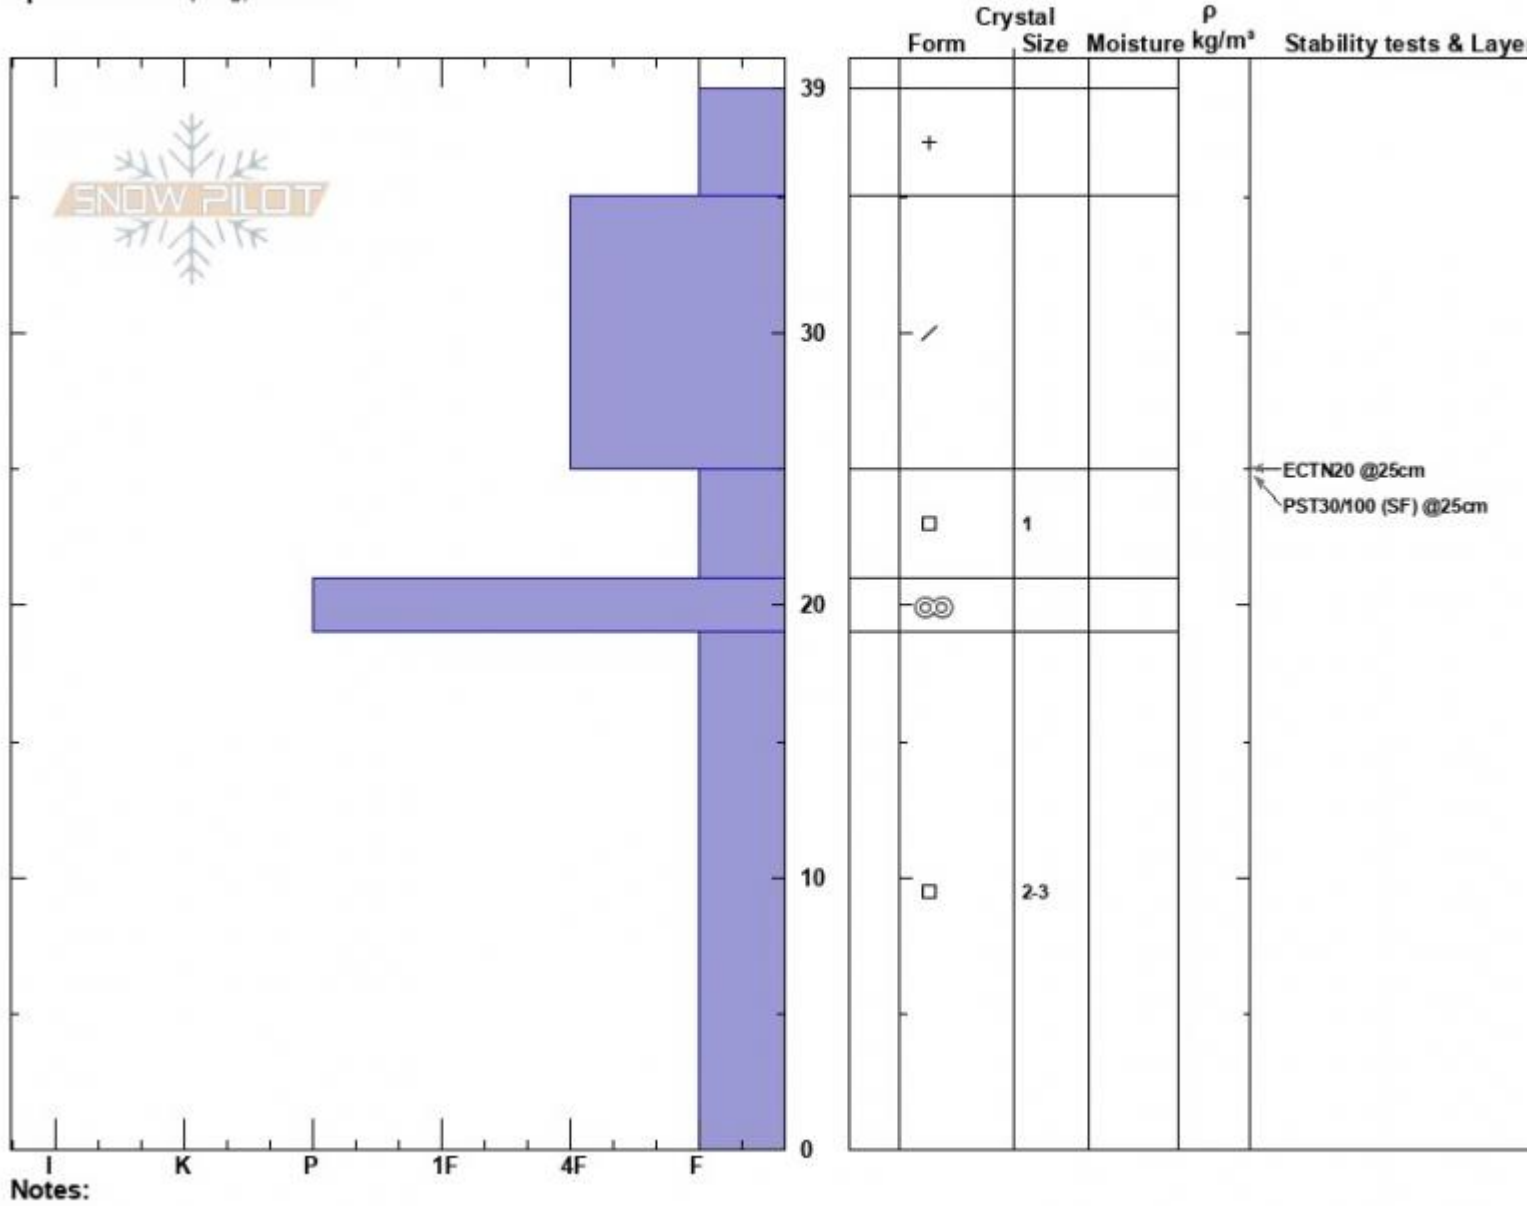

Bacon Rind South  
 Madison Range-S  
 MT  
 Elevation: 8630 ft  
 Aspect: 140°  
 Specifics: Collapsing, localizer

Haylee Darby  
 12/23/2024 - 11:15am  
 Co-ord: 44.96911N, -111.09446W  
 Slope Angle: 24°  
 Wind Loading: no

Stability:  
 Air Temperature: -2°C  
 Sky Cover: OVC  
 Precipitation: S-1  
 Wind: SW Calm

HS:39  
 PF:35  
 Layer Notes:

Advisory Region  
 Southern Madison  
 Longitude  
 -111.10W  
 Latitude  
 44.96N  
 Southern Madison, 2024-12-23