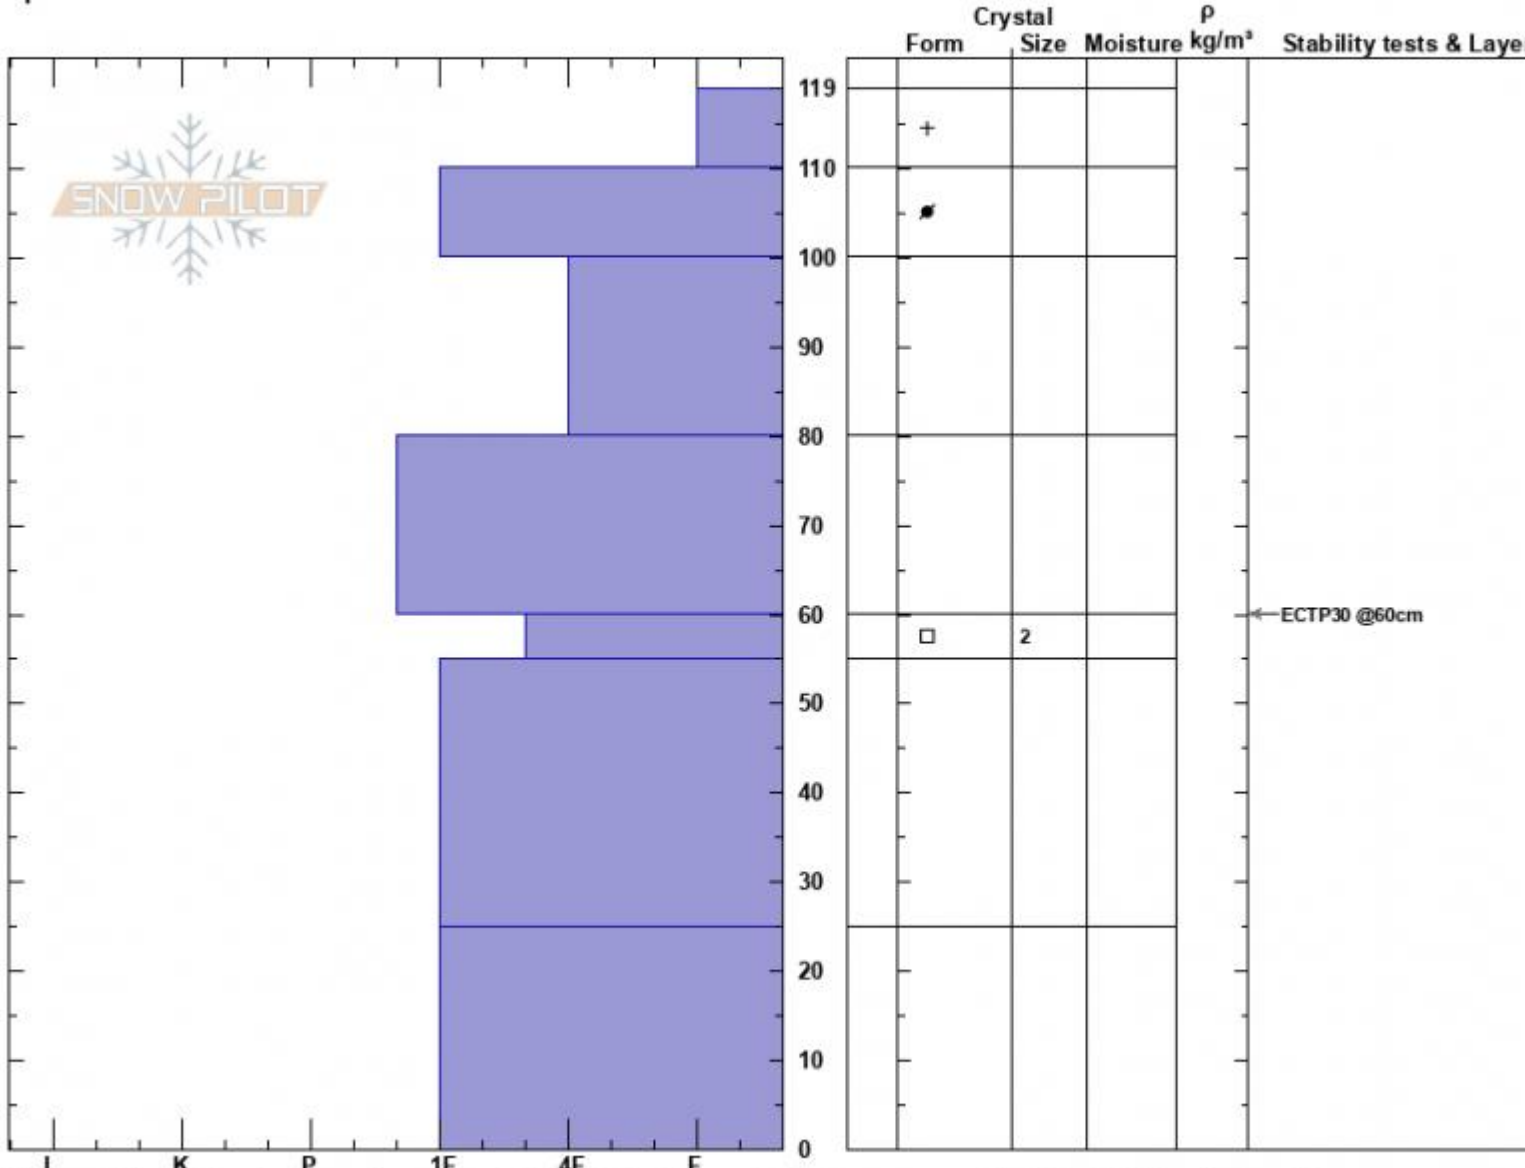

Divide Pk E facing
 Gallatin Range-N
 MT
 Elevation: 9563 ft
 Aspect: 110°
 Specifics:

Mark Staples
 12/27/2024 - 12:40pm
 Co-ord: 45.40289N, -110.96975W
 Slope Angle: 27°
 Wind Loading:

Stability: Good
 Air Temperature:
 Sky Cover:
 Precipitation:
 Wind:

HS:119 **Layer Notes:**
 60-55cm: Problematic layer

Notes: Similar stratigraphy as a northeast facing pit about 500 feet lower and 0.7 miles away except that pit had ECTN on the faceted layer.

Divide Peak 9560ft E facing profile 27 Dec 2024

Advisory Region
 Northern Gallatin
 Longitude
 -110.98W

Latitude

45.40N

Northern Gallatin, 2024-12-27