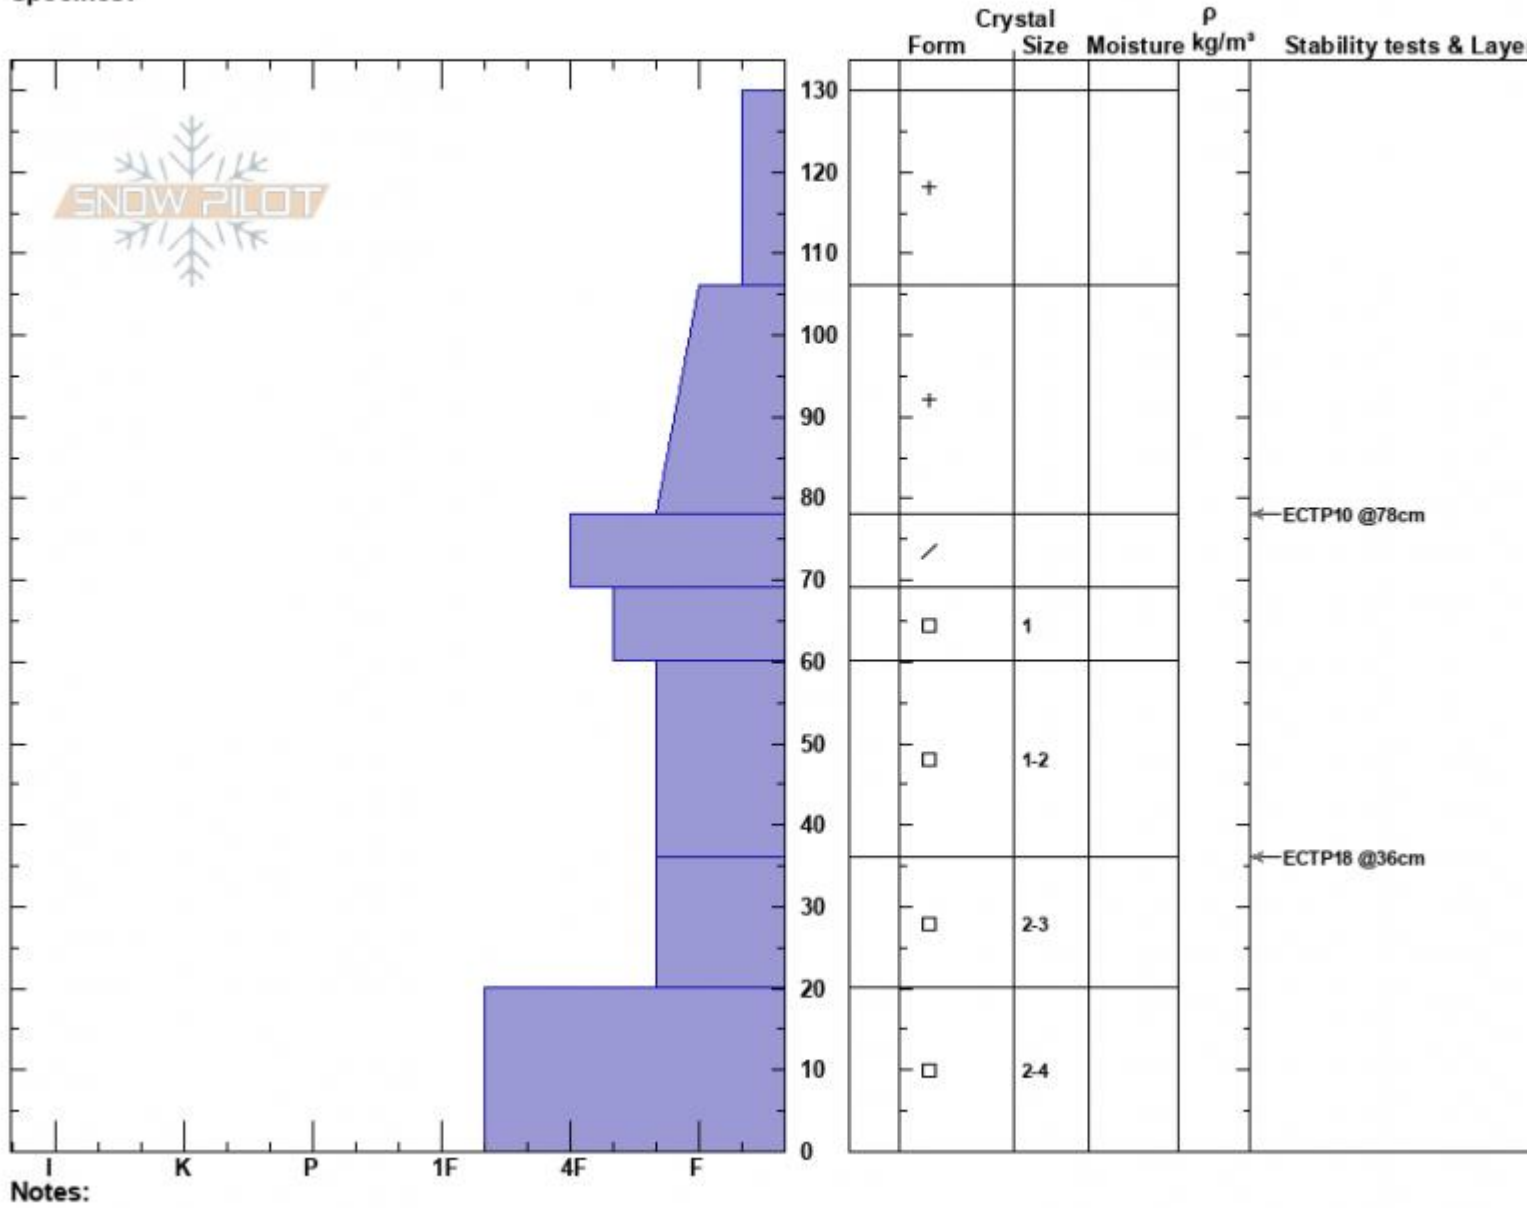

Tyler's - South
 Madison Range-N
 MT
 Elevation: 8446 ft
 Aspect: 237°
 Specifics:

Haylee Darby
 12/30/2024 - 11:45am
 Co-ord: 45.32052N, -111.38517W
 Slope Angle: 21°
 Wind Loading: no

Stability:
 Air Temperature: -1°C
 Sky Cover: OVC
 Precipitation: S2
 Wind: NE Light Breeze

HS:130 Layer Notes:

Advisory Region
 Northern Madison
 Longitude
 -111.39W
 Latitude
 45.34N
 Northern Madison, 2024-12-30