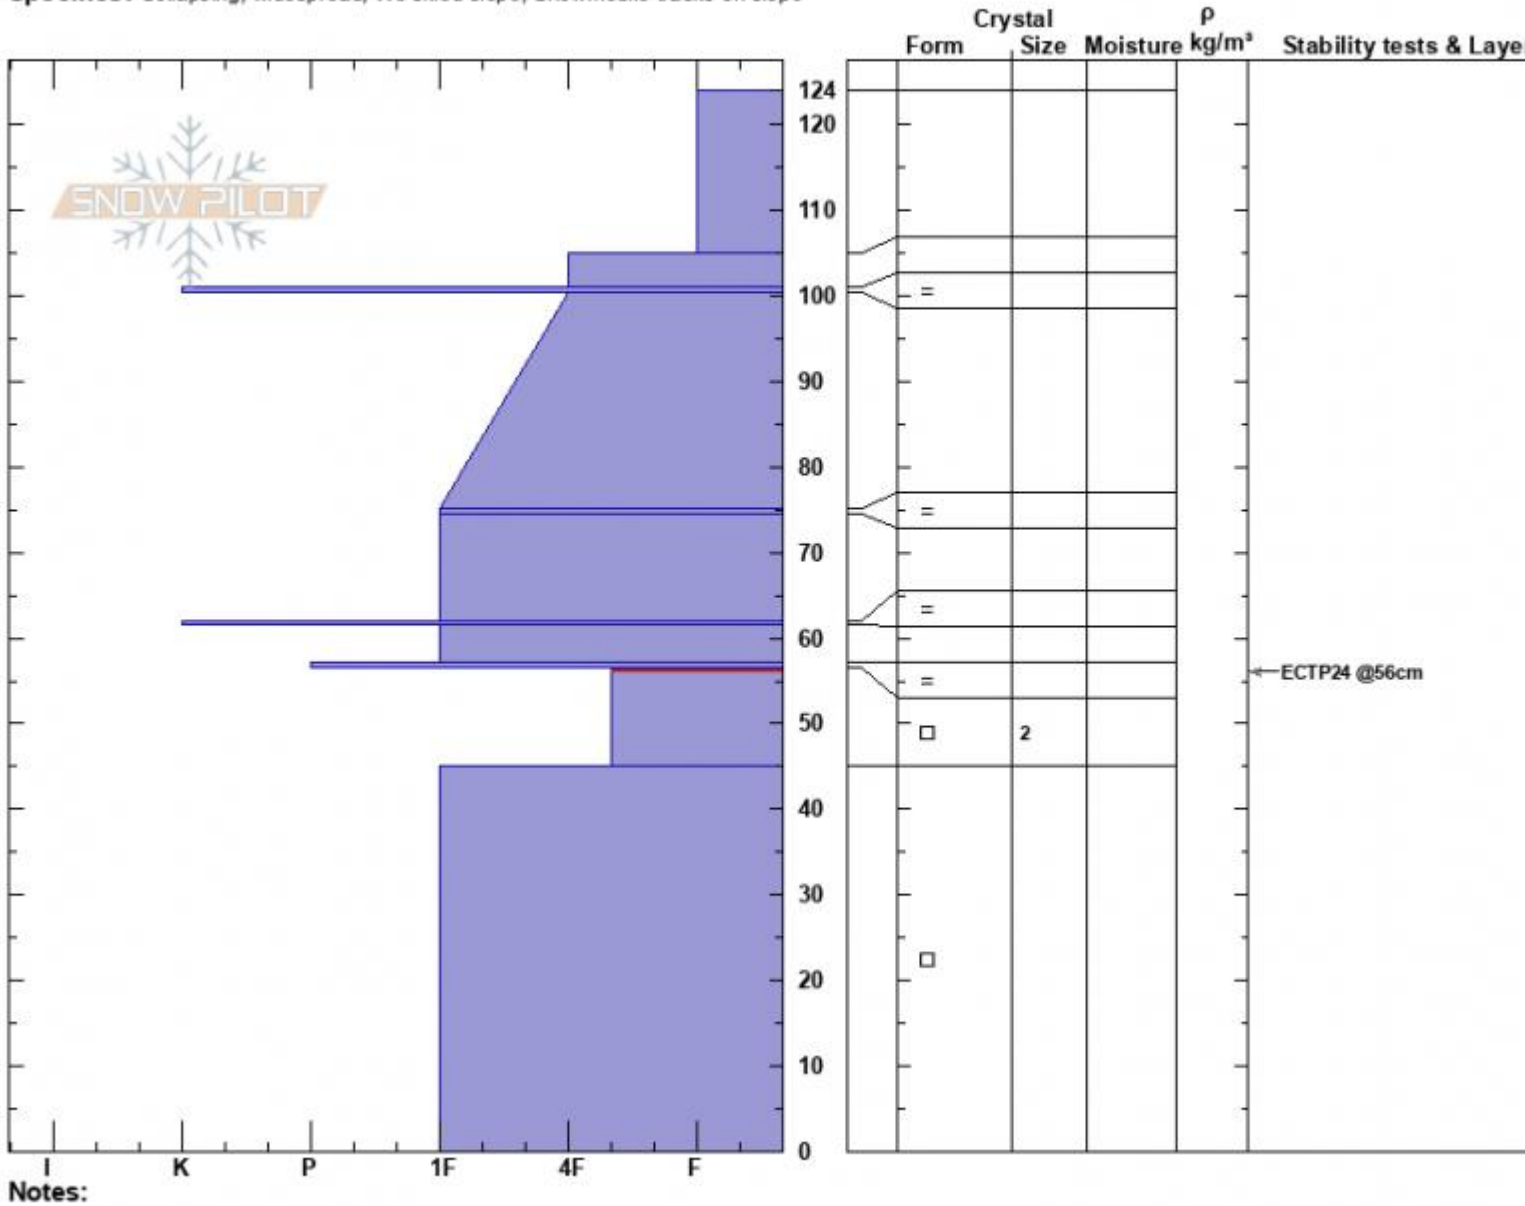

Sawtell Switchback E  
 Centennial Range  
 ID  
 Elevation: 9000 ft  
 Aspect: 90°  
 Specifics: Collapsing, widespread; We skied slope; Snowmobile tracks on slope

Ian Hoyer  
 12/31/2024 - 11:30am  
 Co-ord: 44.55302N, -111.44415W  
 Slope Angle: 27°  
 Wind Loading: previous

Stability: Poor  
 Air Temperature:  
 Sky Cover: BKN  
 Precipitation: NO  
 Wind: Calm

HS:124  
 PF:50  
 PS:20  
 Layer Notes: 56.5-45cm: Problematic layer

Sawtelle Peak E-facing Profile at 9000 ft - 31 Dec 2024

Advisory Region  
 Island Park  
 Longitude  
 -111.44W  
 Latitude  
 44.56N

Island Park, 2024-12-31