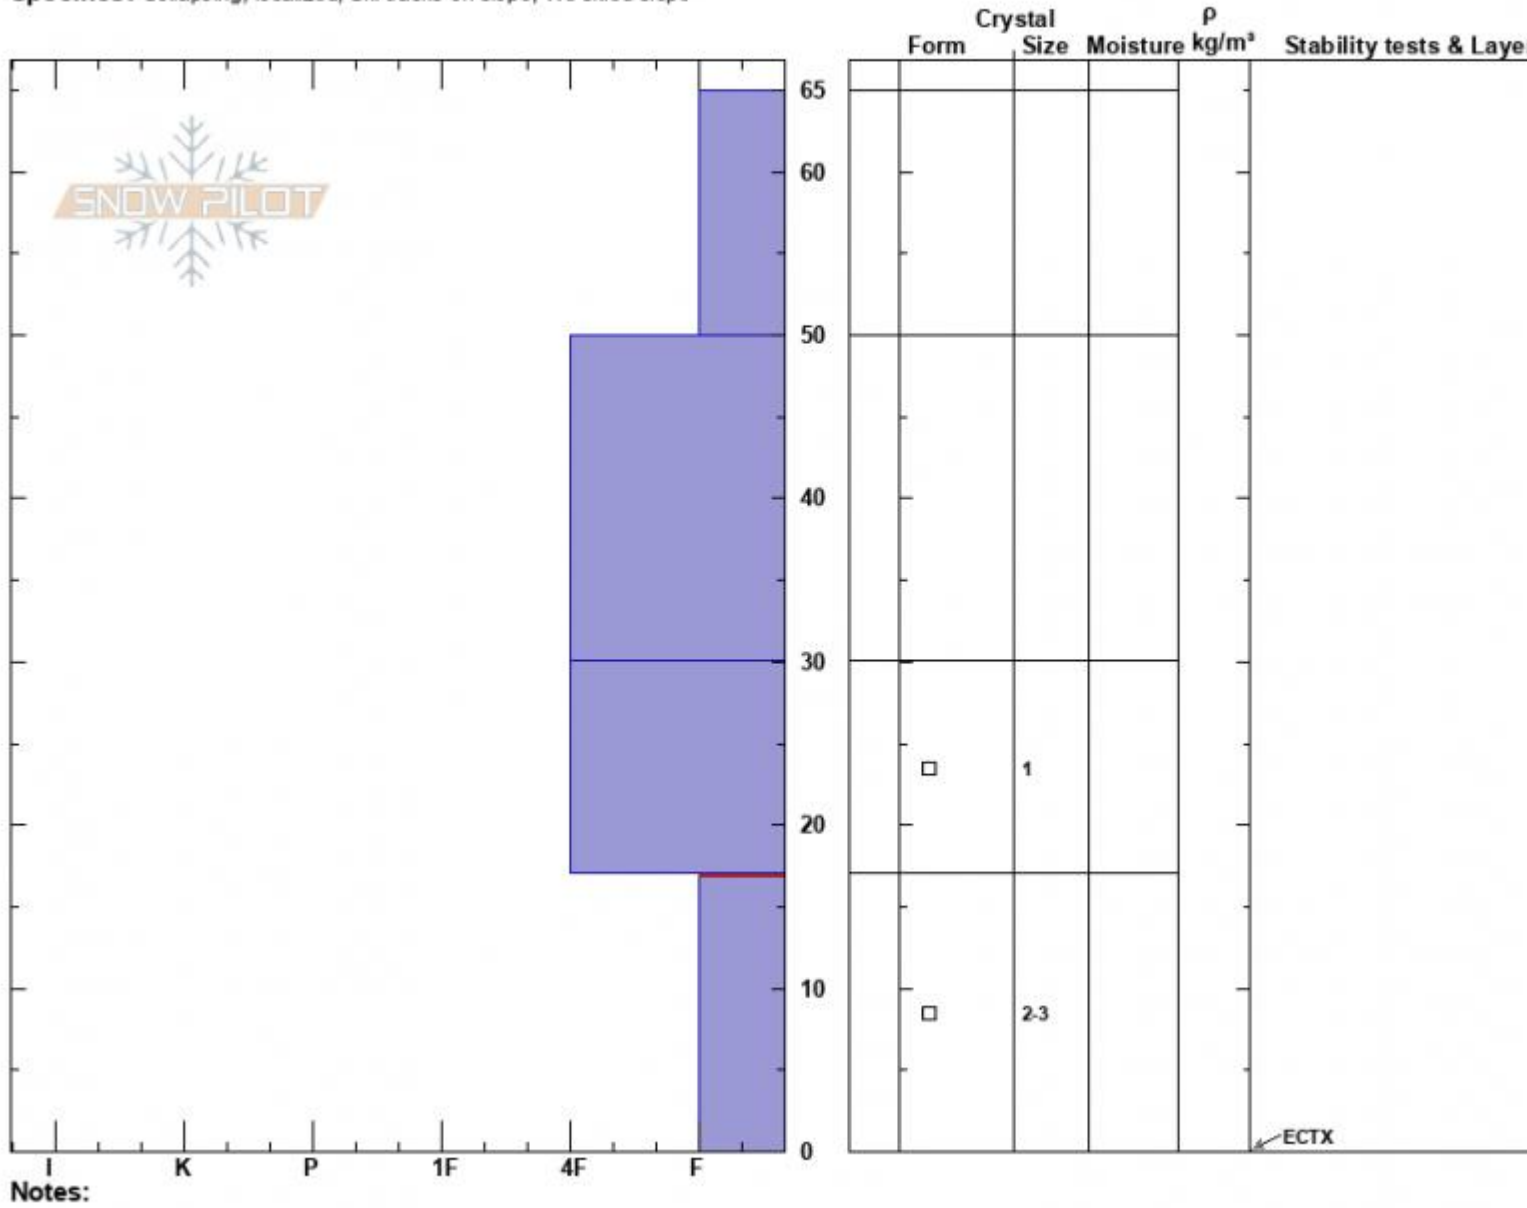

Trapper Creek Upper  
 Lionhead Range  
 MT  
 Elevation: 9000 ft  
 Aspect: 130°  
 Specifics: Collapsing, localized; Ski tracks on slope; We skied slope

Ian Hoyer  
 01/01/2025 - 1:00pm  
 Co-ord: 44.83930N, -111.34355W  
 Slope Angle: 20°  
 Wind Loading: no

Stability: Poor  
 Air Temperature:  
 Sky Cover: OVC  
 Precipitation: S-1  
 Wind: Calm

HS:65  
 PF:65  
 PS:20  
 Layer Notes:  
 17-0cm: Problematic layer

Trapper Creek Upper Profile - 1 Jan 2025

Advisory Region  
 Lionhead Range  
 Longitude  
 -111.34W  
 Latitude  
 44.84N