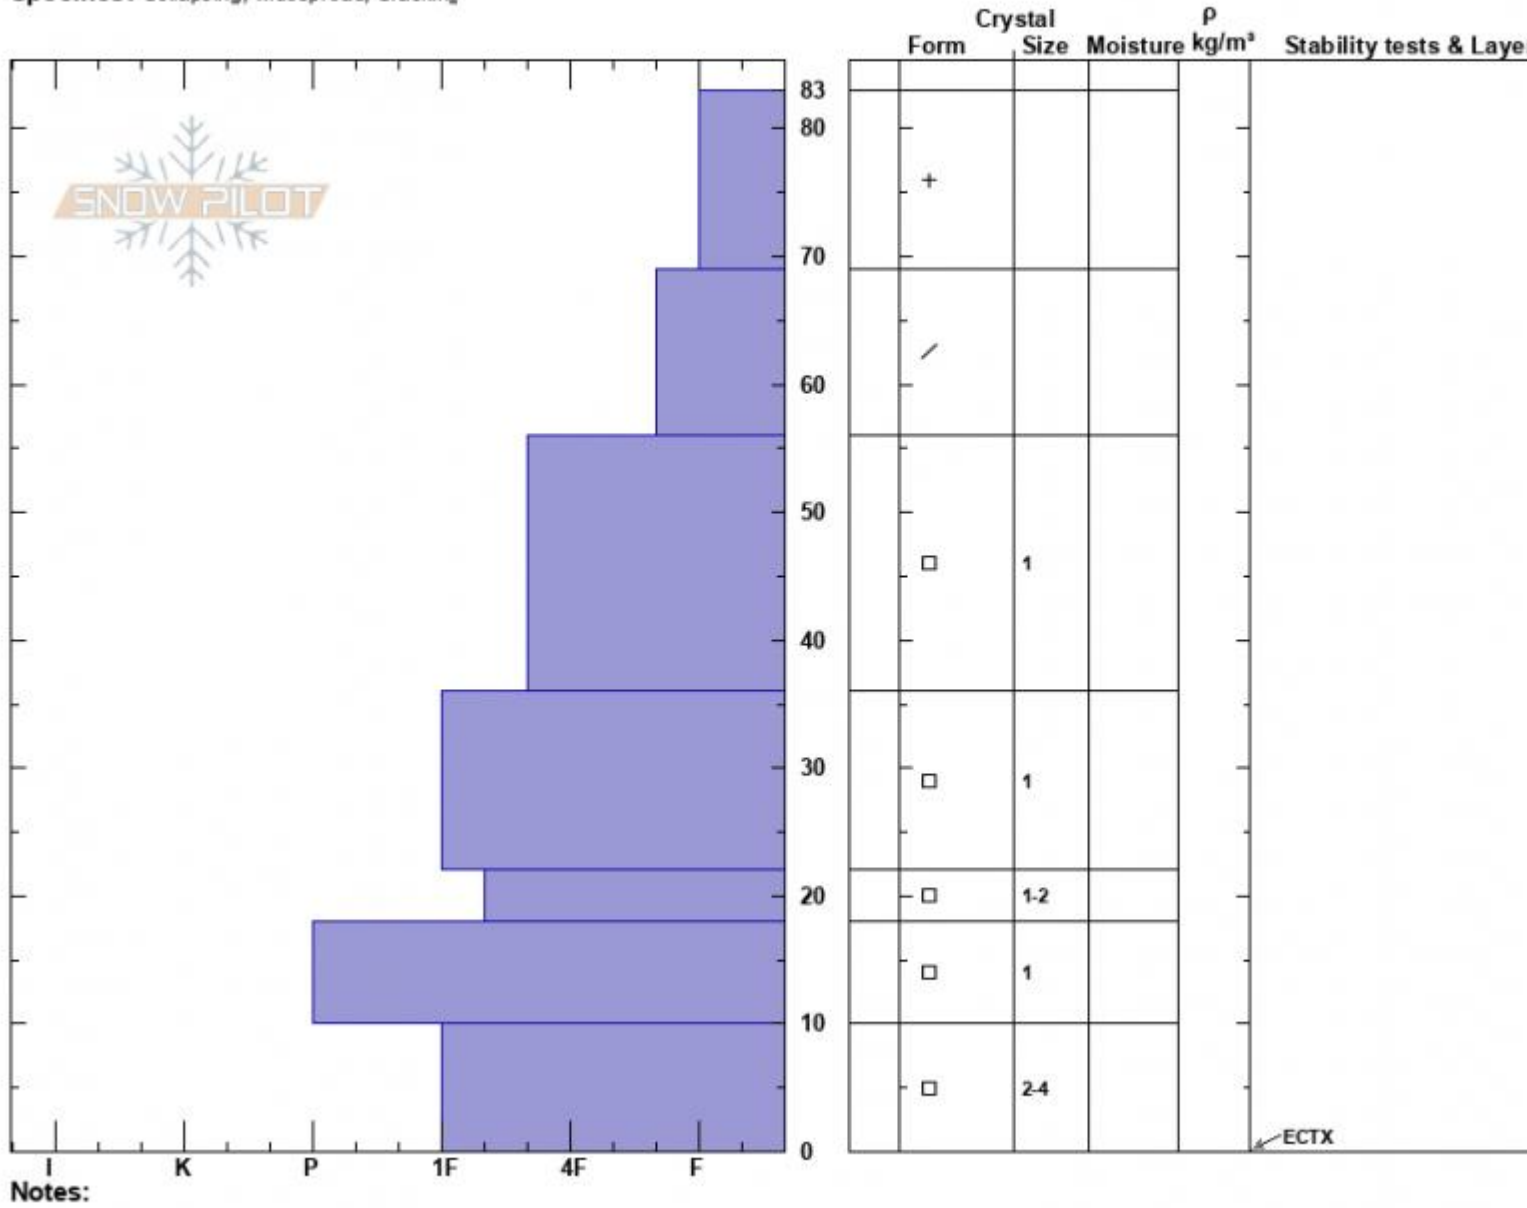

Bacon Rind South
 Madison Range-S
 MT
 Elevation: 8665 ft
 Aspect: 144°
 Specifics: Collapsing, widespread, Cracking

Haylee Darby
 01/13/2025 - 12:00pm
 Co-ord: 44.96908N, -111.09440W
 Slope Angle: 18°
 Wind Loading: no

Stability:
 Air Temperature: -11°C
 Sky Cover: OVC
 Precipitation: S-1
 Wind: W Calm

Layer Notes:

Advisory Region
 Southern Madison
 Longitude
 -111.10W
 Latitude
 44.96N
 Southern Madison, 2025-01-13