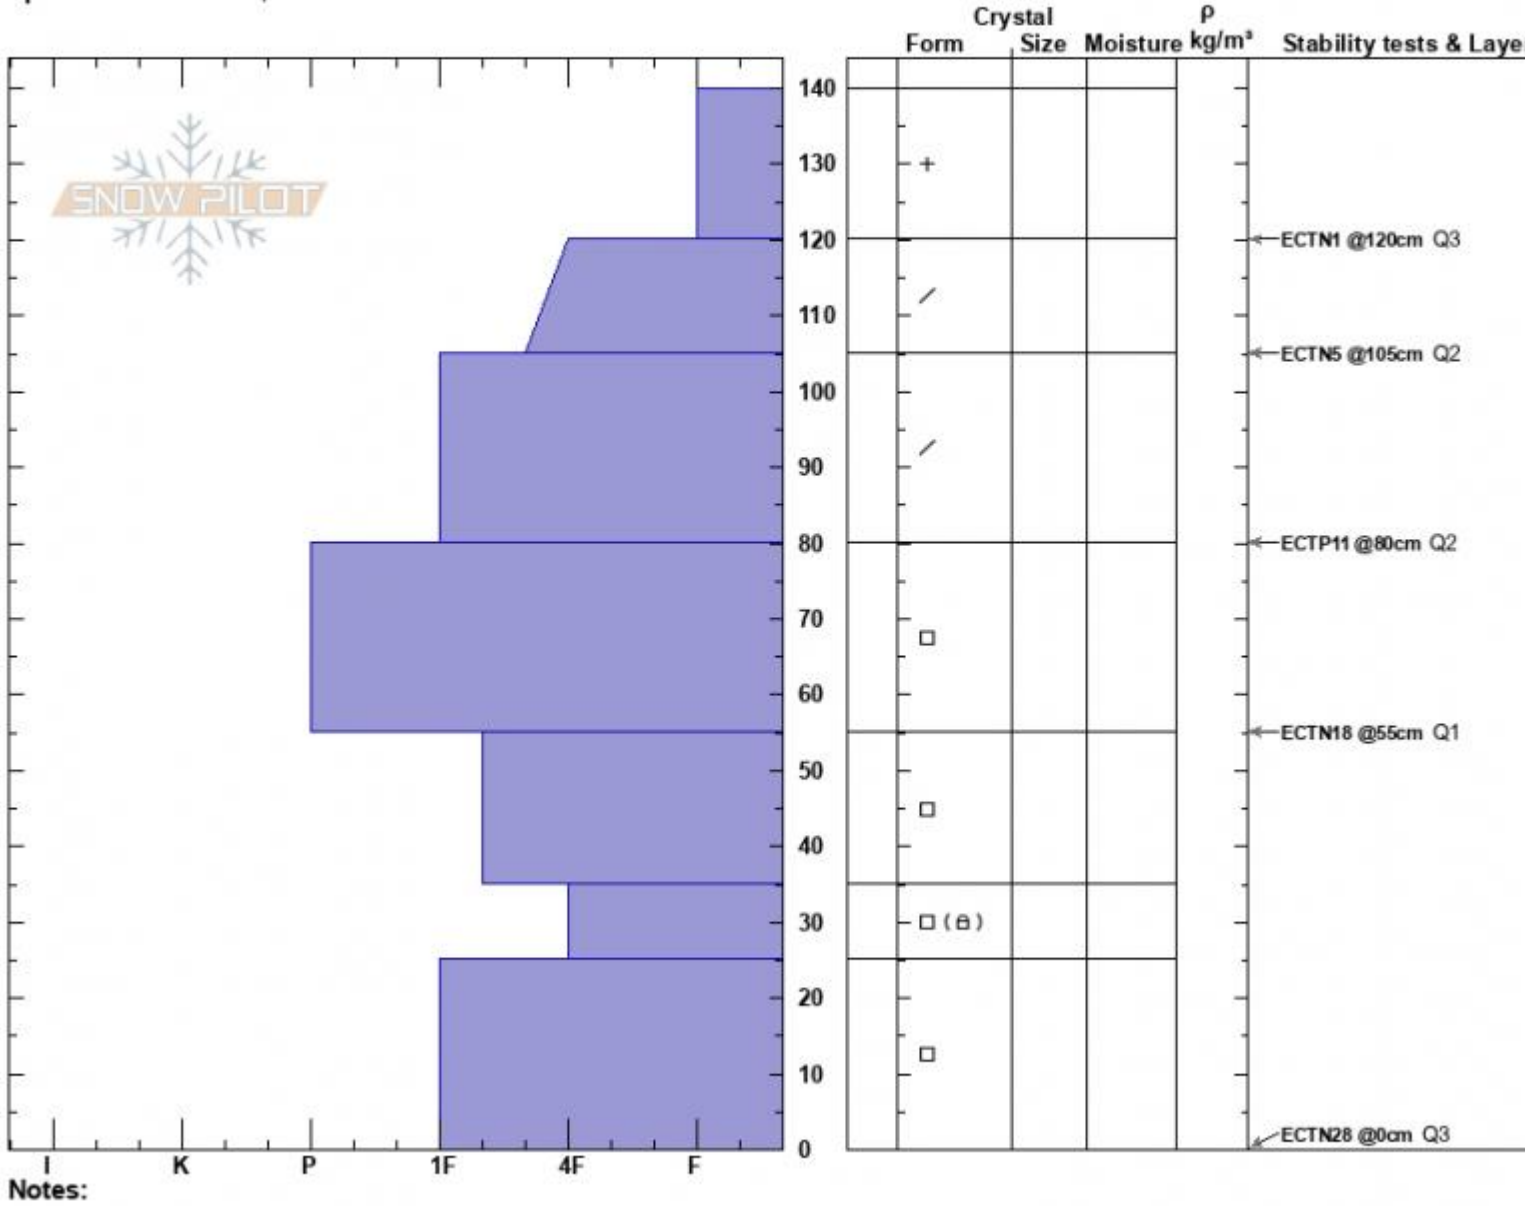

Hist. Rock Meadow
 Gallatin Range-N
 MT
 Elevation: 8400 ft
 Aspect: 70°
 Specifics: We skied slope

Eddie Webb
 01/13/2025 - 12:00pm
 Co-ord: 45.48225N, -111.01243W
 Slope Angle: 21°
 Wind Loading: no

Stability: Good
 Air Temperature:
 Sky Cover: BKN
 Precipitation: S-1
 Wind: W Calm

HS:140
 PF:62
 PS:35
 Layer Notes:

Advisory Region
 Northern Gallatin
 Longitude
 -111.01W
 Latitude
 45.48N
 Northern Gallatin, 2025-01-13